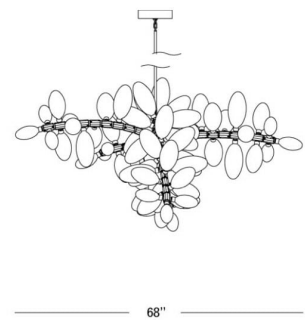

75-BULB KINGDOM CHANDELIER KDD.75.01

KARL ZAHN FOR LINDSEY ADELMAN STUDIO

75-BULB KINGDOM CHANDELIER KDD.75.01

KARL ZAHN FOR LINDSEY ADELMAN STUDIO

FRONT

TOP

SIDE

DESIGNER

75 lbs

MATERIALS/FINISHES

Machined aluminum

Glass

DIMENSIONS

H 36" W 94" D 62"

ILLUMINATION

G4 | 12v | 1.2w | 2700k | LED, Dimmable, Transformer Provided

SUSPENSION

Includes 36" or 72" stem that can be cut on-site, longer lengths available upon request.

CANOPY

Dia 9" x H 2"