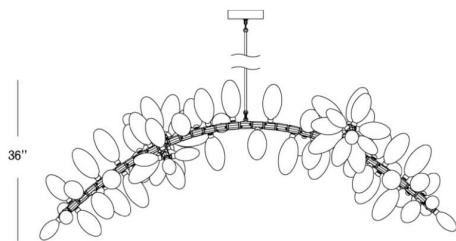

75-BULB KINGDOM CHANDELIER KDD.75.01

KARL ZAHN FOR LINDSEY ADELMAN STUDIO

FRONT