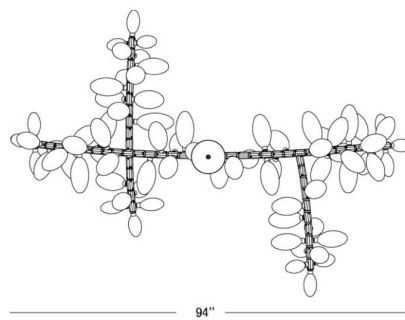

75-BULB KINGDOM CHANDELIER KDD.75.01

KARL ZAHN FOR LINDSEY ADELMAN STUDIO

75-BULB KINGDOM CHANDELIER KDD.75.01

KARL ZAHN FOR LINDSEY ADELMAN STUDIO

FRONT

TOP

SIDE

DESIGNER

75 lbs

MATERIALS/FINISHES

Machined aluminum

Glass

DIMENSIONS

H 36" W 94" D 62"

ILLUMINATION

G4 | 12v | 1.2w | 2700k | LED, Dimmable, Transformer Provided

SUSPENSION

Includes 36" or 72" stem that can be cut on-site, longer lengths available upon request.

CANOPY

Dia 9" x H 2"