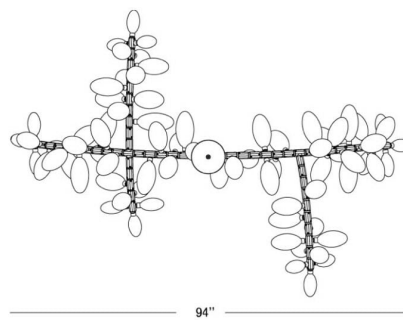

75-BULB KINGDOM CHANDELIER KDD.75.01

KARL ZAHN FOR LINDSEY ADELMAN STUDIO

75-BULB KINGDOM CHANDELIER KDD.75.01

KARL ZAHN FOR LINDSEY ADELMAN STUDIO

FRONT

TOP

SIDE

DESIGNER

75 lbs

MATERIALS/FINISHES

Machined aluminum

Glass

DIMENSIONS

H 36" W 94" D 62"

ILLUMINATION

G4 | 12v | 1.2w | 2700k | LED, Dimmable, Transformer Provided

SUSPENSION

Includes 36" or 72" stem that can be cut on-site, longer lengths available upon request.

CANOPY

Dia 9" x H 2"