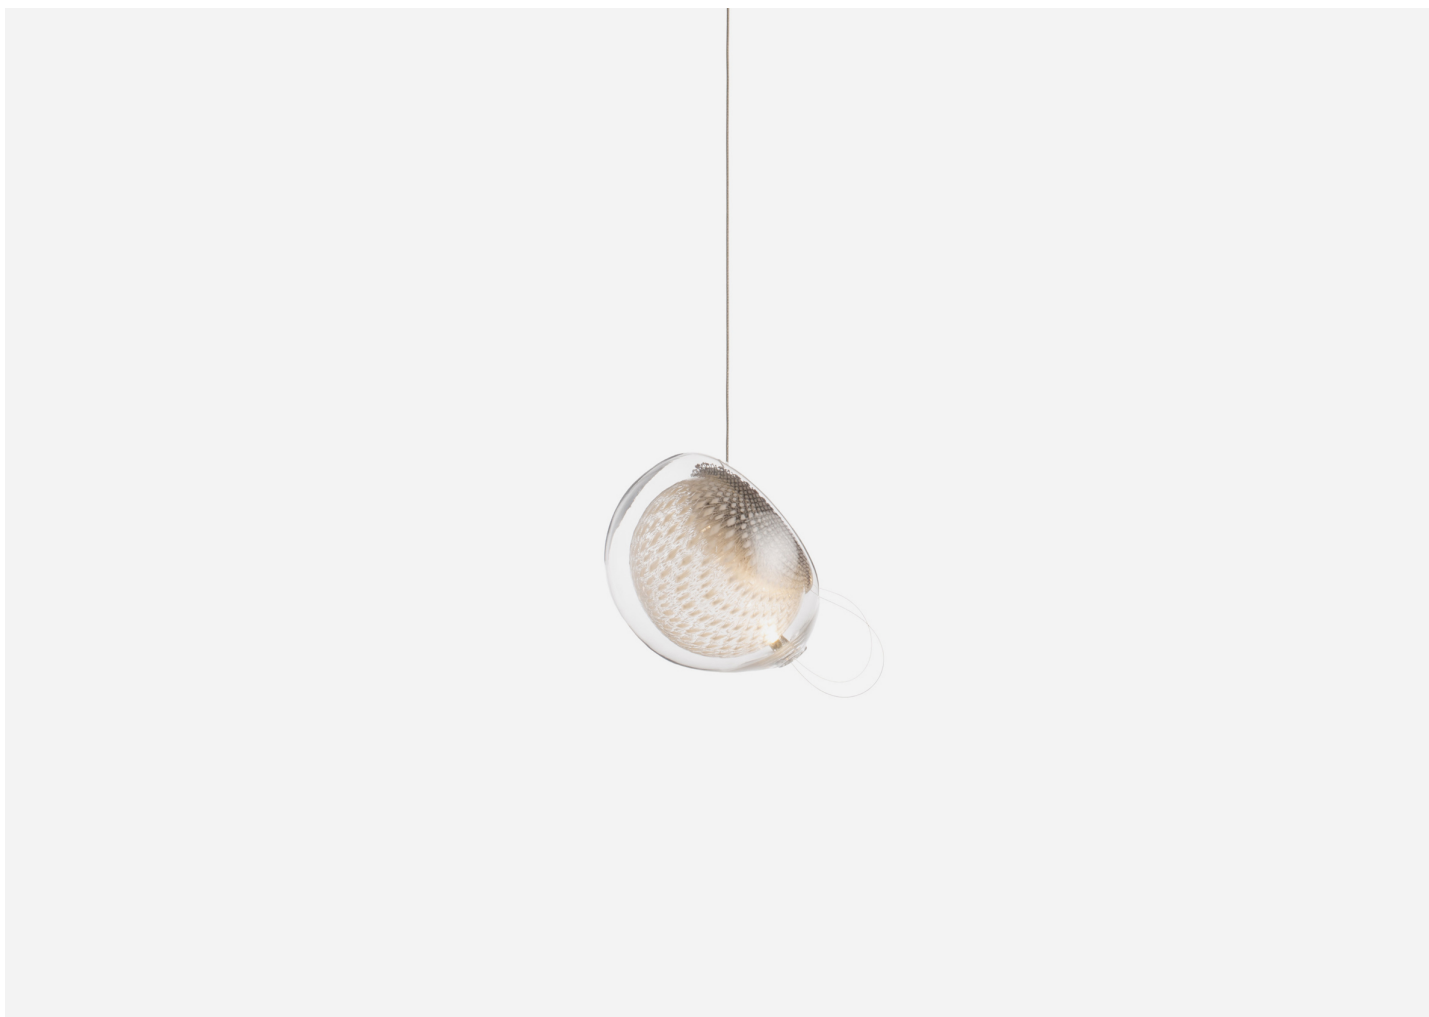

76.1

BOCCI

MANUFACTURER
Bocci

ORIGIN
Canada

PRODUCTION
Made to Order

WEIGHT
1.5 lbs.

CERTIFICATIONS
UL, CB, CE, UKCA, RCM.

DISCLAIMER
LED lamping is not dimmable.

MATERIALS
Blown glass, copper mesh, braided metal coaxial cable, electrical components brushed nickel canopy.

DIMENSIONS
Canopy: Variable
Fixture: L 5.5" x W 4.5"
Overall Height: Site adjustable up to 10' or 20'. (Up to 100' for custom fixtures.)

ILLUMINATION
1W LED.

SUSPENSION
Standard suspension is site adjustable up to 10' or 20', and up to 100' for custom fixtures.

CANOPY
Deep Canopy: Dia. 4.5" x H 1.6"
Shallow Canopy: Dia. 4.5" x H .3"
Mini Canopy: Dia. 1.2" x H .4"
Mini Outie Canopy: Dia. 1.5" x H .6"