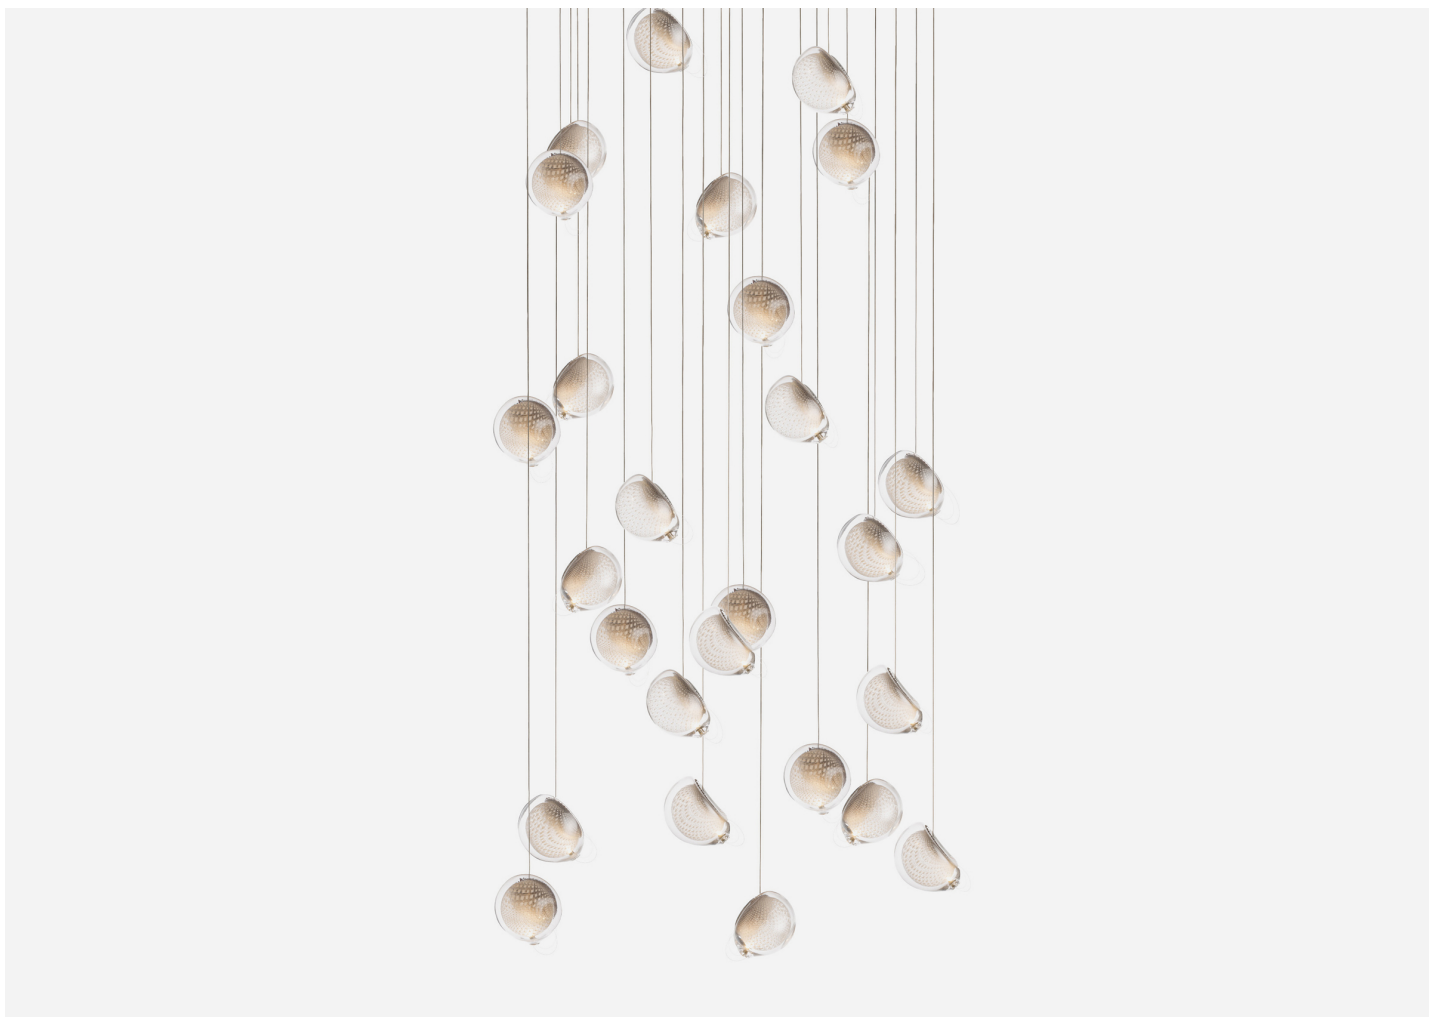

76.36 RANDOM

BOCCI

MANUFACTURER

Bocci

ORIGIN

Canada

PRODUCTION

Made to Order

WEIGHT

90 lbs.

CERTIFICATIONS

UL, CB, CE, UKCA, RCM.

DISCLAIMER

LED lighting is not dimmable.

MATERIALS

Blown glass, braided metal coaxial cable, electrical components, White powder-coated canopy.

DIMENSIONS

Round Canopy: Dia. 29.7" x H 2"

Square Canopy: L 23.6" x W 23.6" x H 2"

Rectangle Canopy: L 39.4" x W 13.2" x H 2"

Overall Height: Custom length made to order (Min: 10', Max: 100'.)

ILLUMINATION

1W LED.

SUSPENSION

Pendant lengths are predetermined by the client upon order confirmation and fabricated by Bocci. The shortest and longest lengths must be specified, with a recommended minimum separation of 12' to achieve an optimal cascade effect. Bocci will then create a random selection of lengths within the provided range.