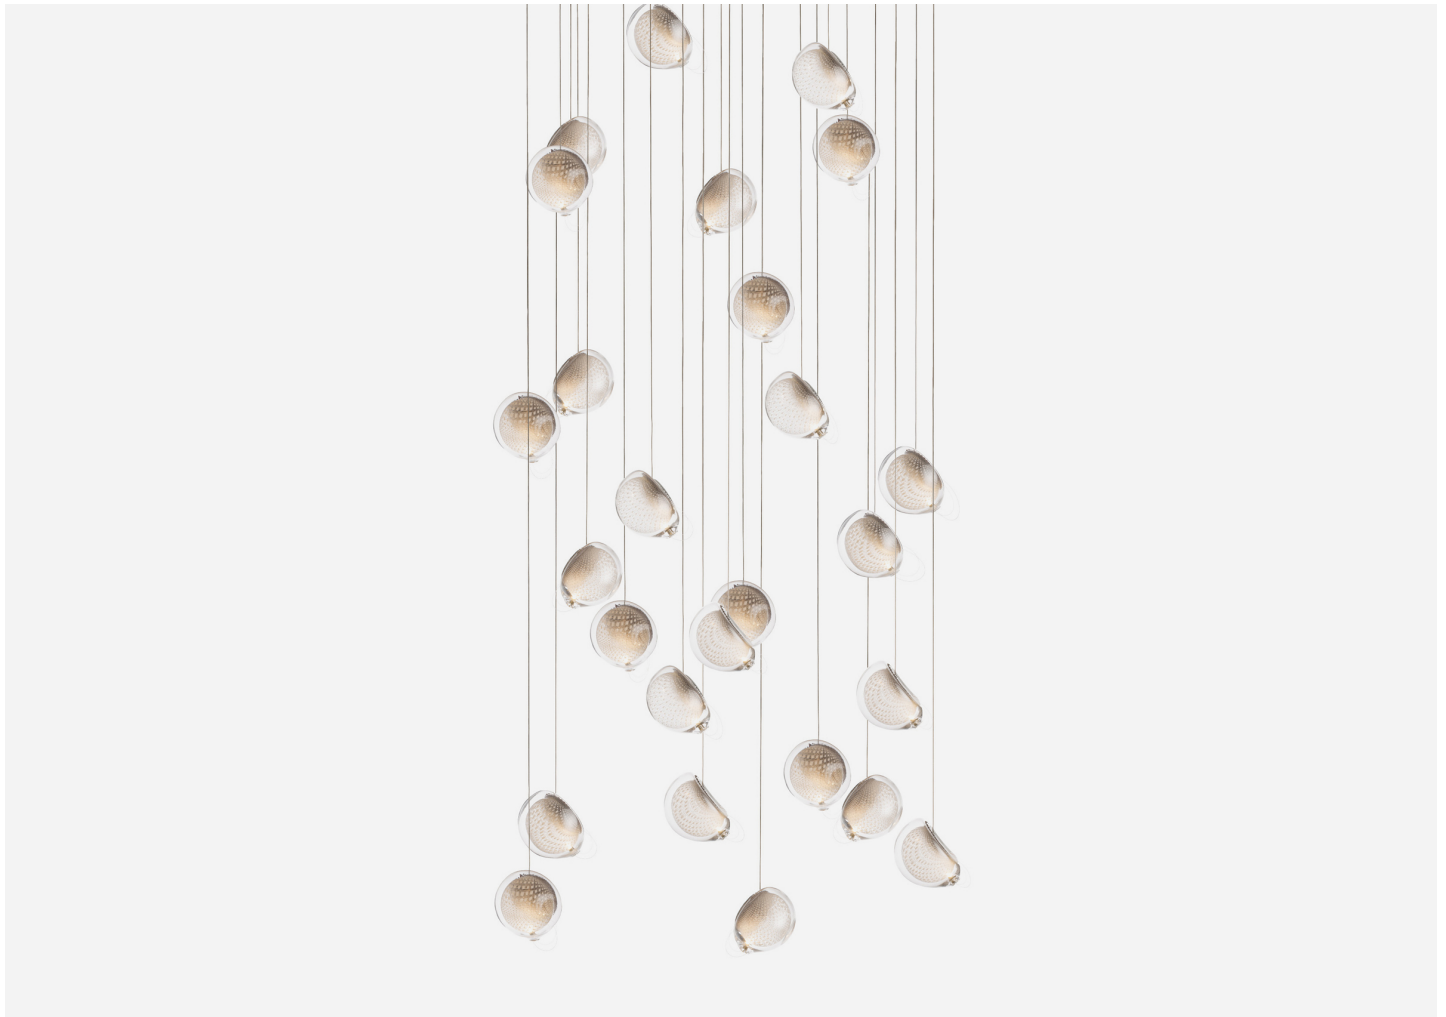

# 76.36 RANDOM

BOCCI

#### WEIGHT

90 lbs.

#### MATERIALS

Blown glass, braided metal coaxial cable, electrical components, White powder-coated canopy.

#### DIMENSIONS

Round Canopy: Dia. 29.7" x H 2"

Square Canopy: L 23.6" x W 23.6" x H 2"

Rectangle Canopy: L 39.4" x W 13.2" x H 2"

Overall Height: Custom length made to order (Min: 10', Max: 100'.)