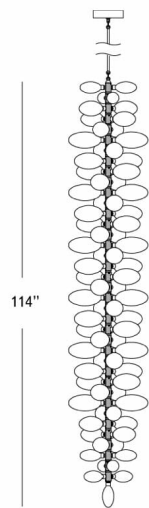

77-BULB KINGDOM CHANDELIER KDC.77.01

KARL ZAHN FOR LINDSEY ADELMAN STUDIO

77-BULB KINGDOM CHANDELIER KDC.77.01

KARL ZAHN FOR LINDSEY ADELMAN STUDIO

FRONT

TOP

SIDE

DESIGNER

77 lbs.

CERTIFICATIONS

UL, cUL.

MATERIALS/FINISHES

Machined aluminum, glass.

DIMENSIONS

Canopy: Dia. 5" x H 2"

Fixture: L 21" x W 21" x H 114"

Overall Height: Min: 118", Max: 188"

ILLUMINATION

110V/220V: G4 12V 1.2W, Max 2.4W, 2700k, LED, dimmable, transformer provided.

SUSPENSION

Includes 36" or 72" stem that can be cut on-site, longer lengths available upon request.