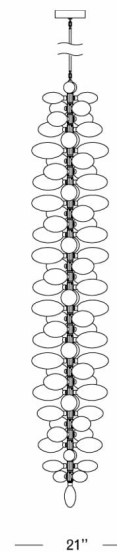

77-BULB KINGDOM CHANDELIER KDC.77.01

KARL ZAHN FOR LINDSEY ADELMAN STUDIO

77-BULB KINGDOM CHANDELIER KDC.77.01

KARL ZAHN FOR LINDSEY ADELMAN STUDIO

FRONT

TOP

SIDE

DESIGNER

77 lbs.

CERTIFICATIONS

UL, cUL.

MATERIALS/FINISHES

Machined aluminum, glass.

DIMENSIONS

Canopy: Dia. 5" x H 2"

Fixture: L 21" x W 21" x H 114"

Overall Height: Min: 118", Max: 188"

ILLUMINATION

110V/220V: G4 12V 1.2W, Max 2.4W, 2700k, LED, dimmable, transformer provided.

SUSPENSION

Includes 36" or 72" stem that can be cut on-site, longer lengths available upon request.