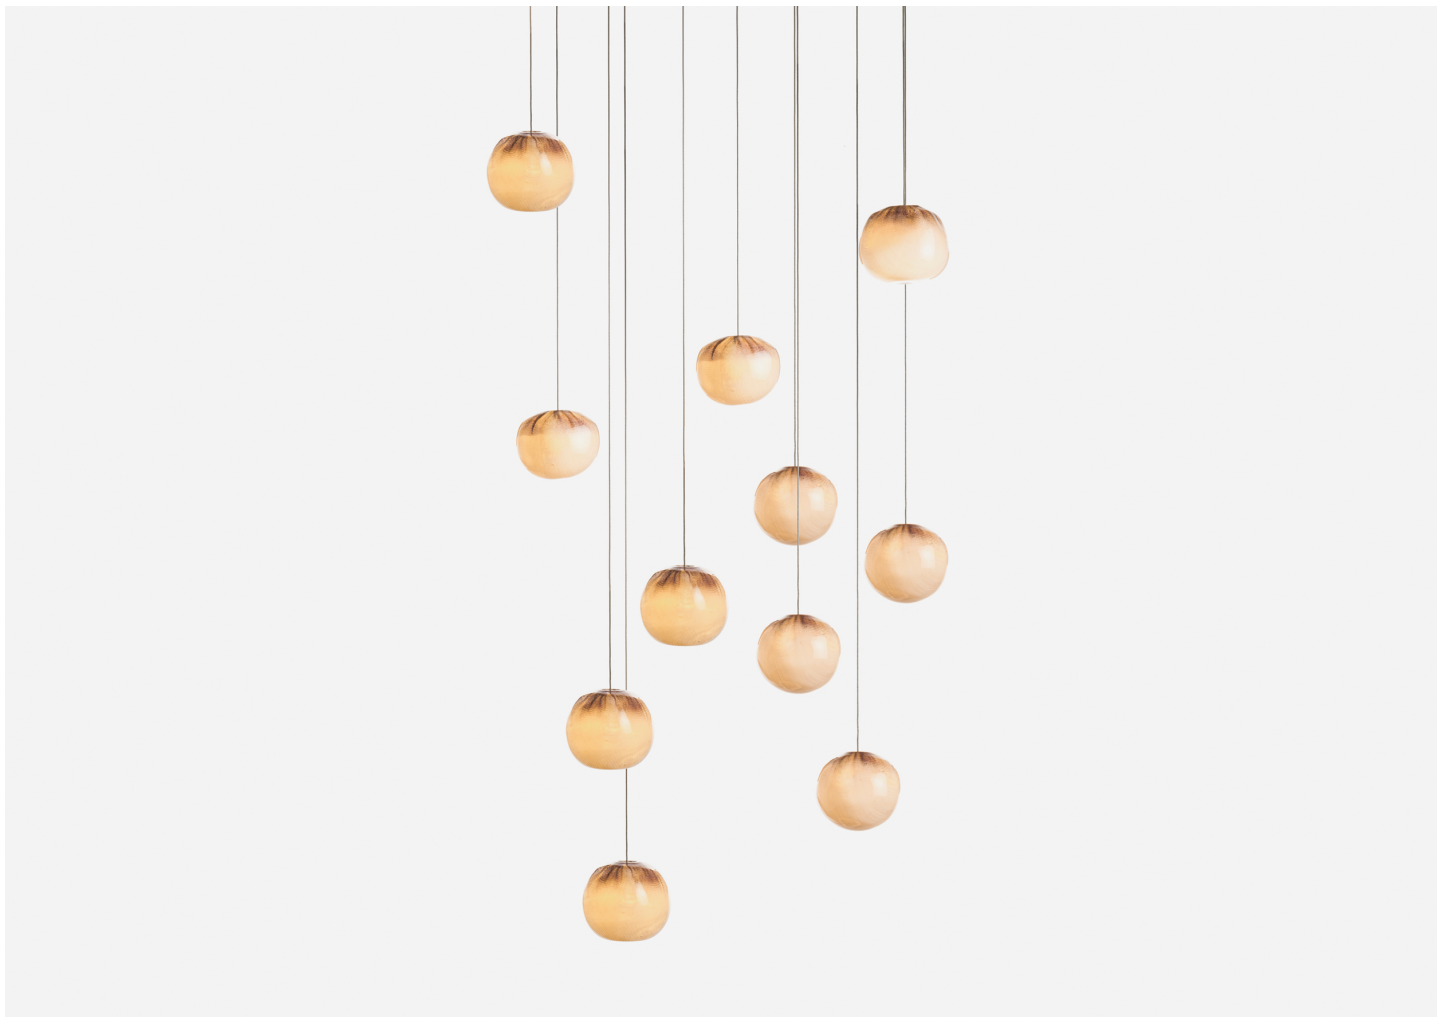

84.11 RANDOM

BOCCI

MANUFACTURER

Bocci

ORIGIN

Canada

PRODUCTION

Made to Order

WEIGHT

80.5 lbs.

CERTIFICATIONS

UL, CB, CE, UKCA, RCM.

DISCLAIMER

LED lamping is not dimmable.

MATERIALS

Blown glass, copper mesh, braided metal coaxial cable, electrical components, white canopy.

DIMENSIONS

Square Canopy: L 20" x W 20" x H 2"

Rectangle Canopy: L 33.5" x W 11.2" x H 2"

Overall Height: Custom length made to order (Min: 10', Max: 100'.)

ILLUMINATION

1.5W LED or 10W Xenon.

SUSPENSION

Pendant lengths are predetermined by the client upon order confirmation and fabricated by Bocci. The shortest and longest lengths must be specified, with a recommended minimum separation of 12" to achieve an optimal cascade effect. Bocci will then create a random selection of lengths within the provided range.

CANOPY

Square Canopy: L 20" x W 20" x H 2"

Rectangle Canopy: L 33.5" x W 11.2" x H 2"