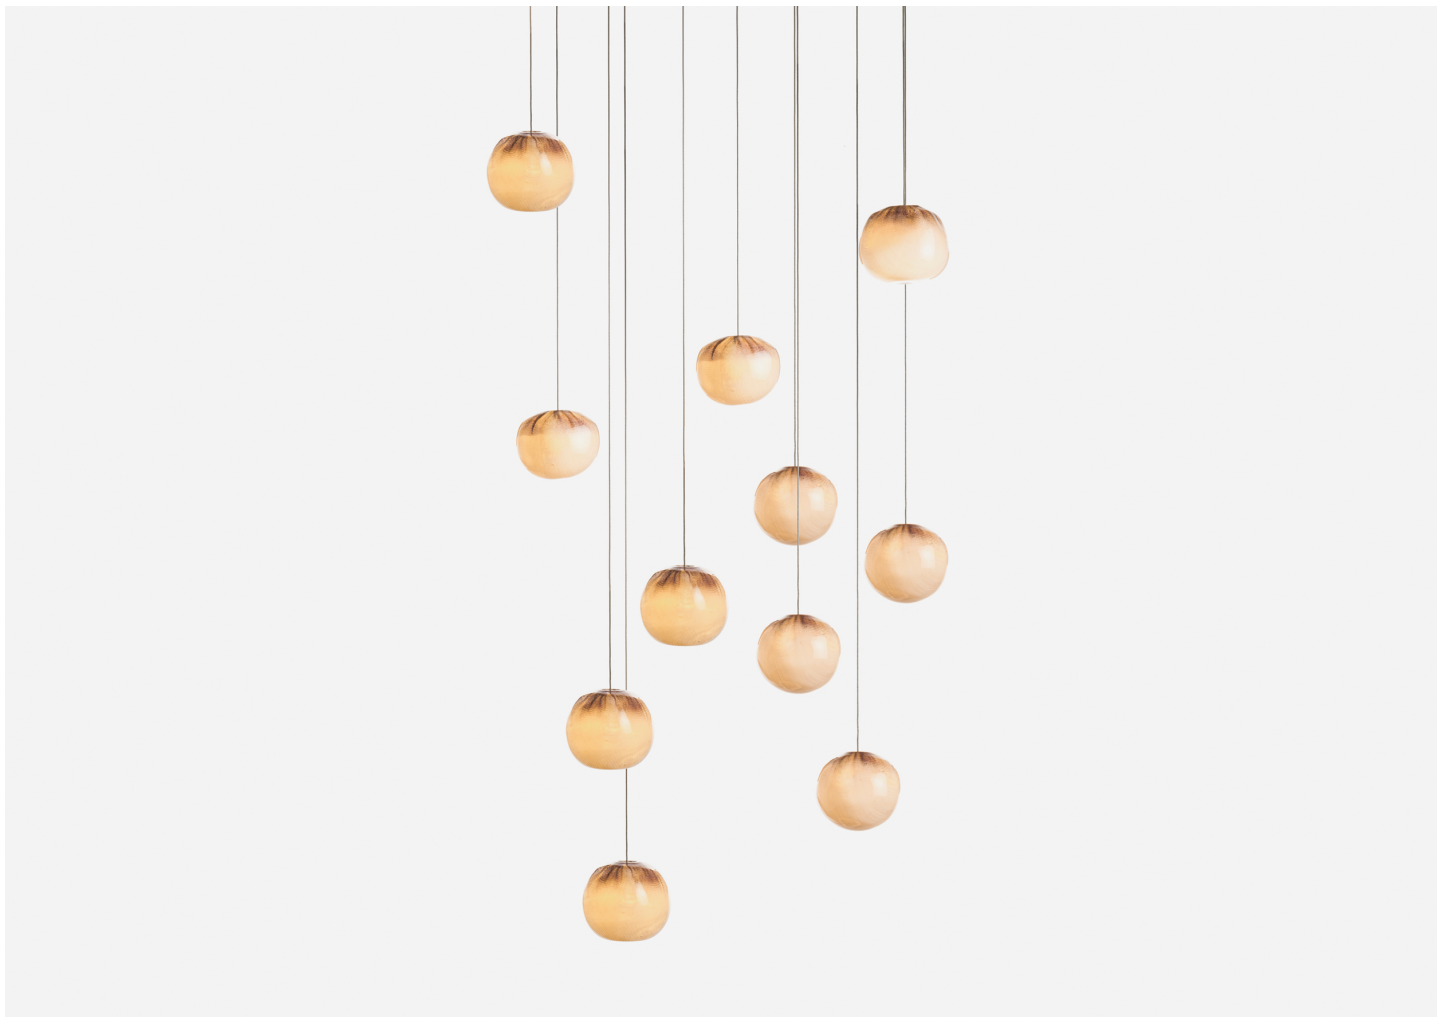

84.11 RANDOM

BOCCI

MANUFACTURER

Bocci

ORIGIN

Canada

PRODUCTION

Made to Order

WEIGHT

80.5 lbs.

CERTIFICATIONS

UL, CB, CE, UKCA, RCM.

DISCLAIMER

LED lamping is not dimmable.

MATERIALS

Blown glass, copper mesh, braided metal coaxial cable, electrical components, white canopy.

DIMENSIONS

Fixture: Dia. 9.1"

CUSTOMIZABLE

Pendant lengths are predetermined by the client upon order confirmation and fabricated by Bocci. The shortest and longest lengths must be specified, with a recommended minimum separation of 12" to achieve an optimal cascade effect. Bocci will then create a random selection of lengths within the provided range.

ILLUMINATION

1.5W LED or 10W Xenon.

SUSPENSION

Overall Height: Custom length made to order (Min: 10', Max: 100').

CANOPY

Square Canopy: L 20" x W 20" x H 2"

Rectangle Canopy: L 33.5" x W 11.2" x H 2"