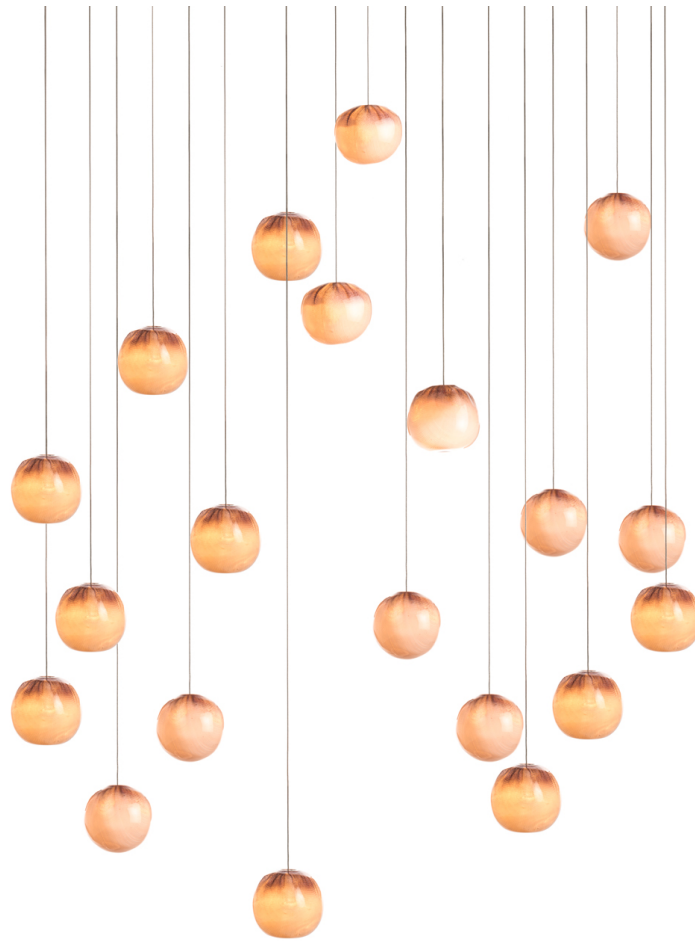

84.20

BOCCI

MANUFACTURER

Bocci

ORIGIN

Canada

PRODUCTION

Made to Order

WEIGHT

150 lbs

DISCLAIMER

Unless otherwise noted when ordering, all chandeliers will be outfitted to be xenon compatible. For remote mounted canopies (mini and mini outie) unless otherwise specified, a single class 2 transformer will be sent for every 5 xenon fixtures or every 12 LED fixtures.

MATERIALS

Blown glass, copper mesh, braided metal coaxial cable, electrical components, white canopy.

DIMENSIONS

Canopy: White powder coated 52" x 11.8" x 2" deep.

Drop: Adjustable. 10' standard / up to 100' maximum.

CUSTOMIZABLE

Custom options upon request.

ILLUMINATION

1.5w LED or 10w xenon.

SUSPENSION

Shortest and longest lengths must be provided and are recommended to be no less than 12" (300mm) apart to create an optimum cascade. Bocci will create a random selection of lengths throughout the minimum and maximum range provided.