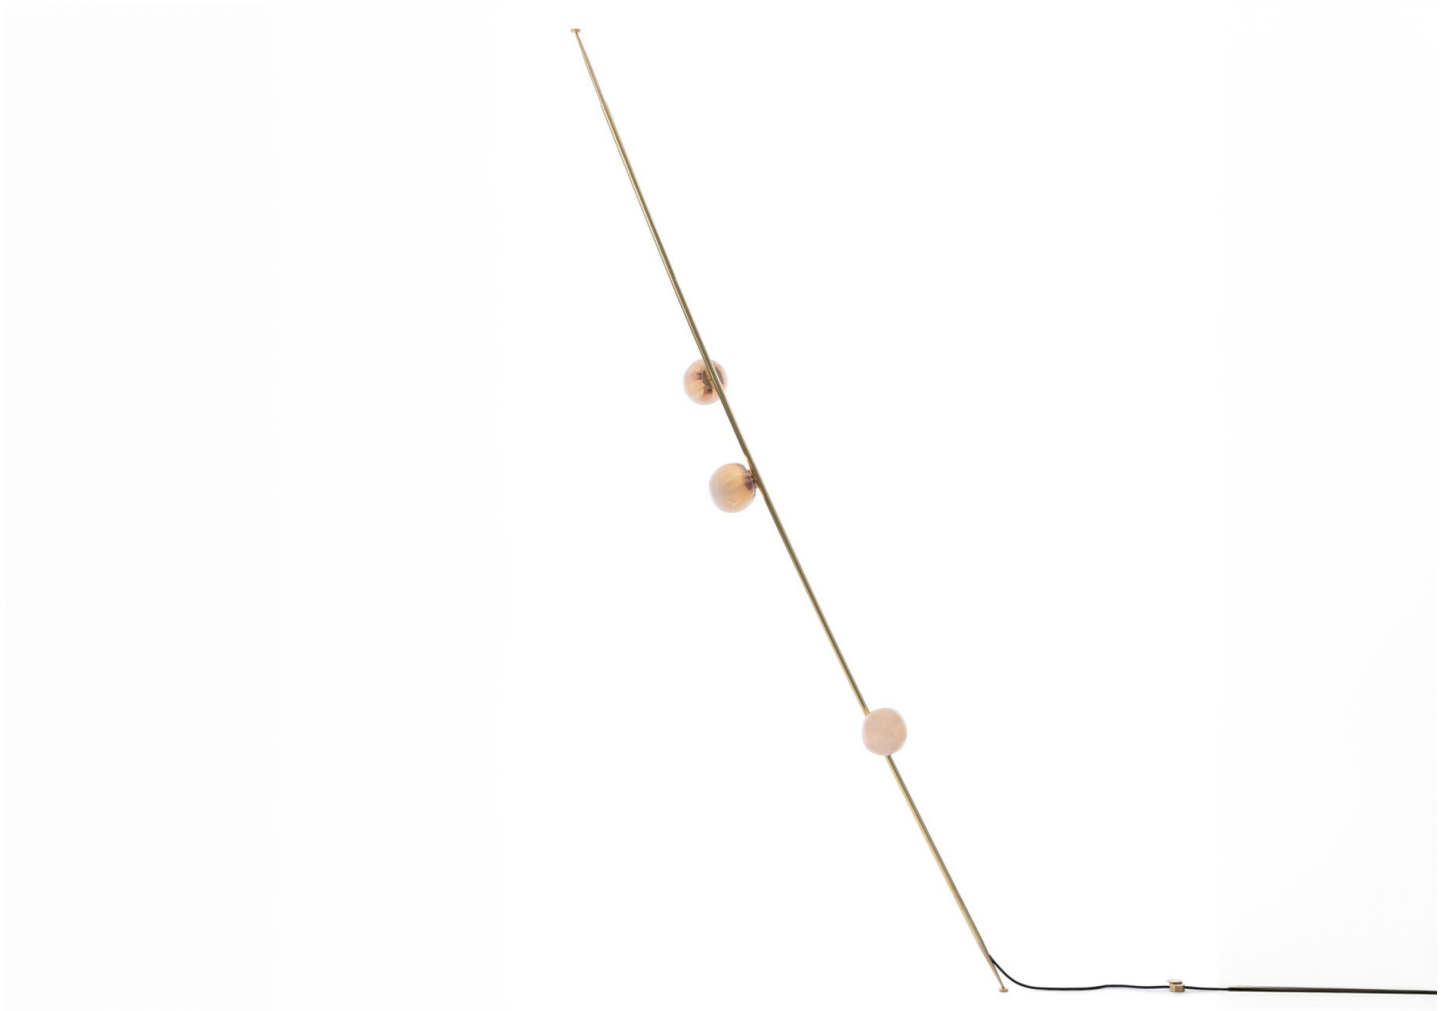

84.3 COLUMN

BOCCI

MANUFACTURER

Bocci

ORIGIN

Canada

PRODUCTION

Made to Order

MATERIALS

Glass, Brass & Electrical Components.

DIMENSIONS

Dia. 4.7" x H 106" Max, 101.5" Min.

CUSTOMIZABLE

Additional Height Extender Available in 6" & 12"

CARE

The brass finish is untreated and, as such, will develop a natural patina over time. To avoid any marking or tarnish on the brass during handling and installation, please use the gloves provided in your shipment.

ILLUMINATION

1W LED, 2700K, 100lm Integral, Dial Control with Build-In Dimmer.

SUSPENSION

Spring-loaded spike system allows for vertical floor-to-ceiling or angled floor-to-wall installation.