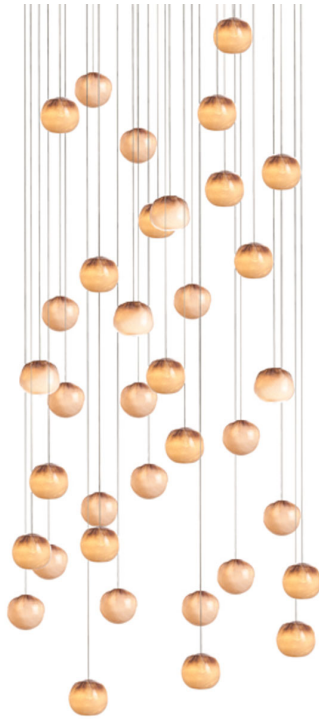

84.36

BOCCI

MANUFACTURER

Bocci

ORIGIN

Canada

PRODUCTION

Made to Order

WEIGHT

185 lbs

DISCLAIMER

Unless otherwise noted when ordering, all chandeliers will be outfitted to be xenon compatible. For remote mounted canopies (mini and mini outie) unless otherwise specified, a single class 2 transformer will be sent for every 5 xenon fixtures or every 12 LED fixtures.

MATERIALS

Blown glass, copper mesh, braided metal coaxial cable, electrical components, white canopy.

DIMENSIONS

Rectangular Canopy: White powder coated 43.3" x 14.6" x 2" deep.

Square Canopy: White powder coated 29.7" x 29.7" x 2" deep.

Round Canopy: White powder coated 29.7" dia x 2" deep.

Drop: Adjustable. 10' standard / up to 100' maximum.

CUSTOMIZABLE

Custom options upon request.

ILLUMINATION

1.5w LED or 10w xenon.

SUSPENSION

Shortest and longest lengths must be provided and are recommended to be no less than 12" (300mm) apart to create an optimum cascade. Bocci will create a random selection of lengths throughout the minimum and maximum range provided.