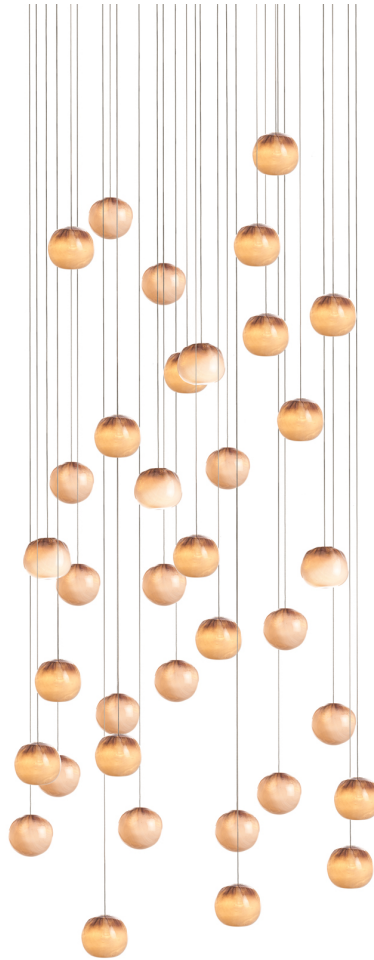

84.36

BOCCI

MANUFACTURER

Bocci

ORIGIN

Canada

PRODUCTION

Made to Order

WEIGHT

185 lbs.

CERTIFICATIONS

UL, CE.

DISCLAIMER

LED lamping is not dimmable.

MATERIALS

Blown glass, copper mesh, braided metal coaxial cable, electrical components, white canopy.

DIMENSIONS

Round Canopy: Dia. 29.7" x H 2"

Square Canopy: L 29.7" x W 29.7" x H 2"

Rectangle Canopy: L 43.3" x W 14.6" x H 2"

Overall Height: Custom length made to order (Min: 10', Max: 100'.)

ILLUMINATION

1.5W LED or 10W Xenon.

SUSPENSION

Pendant lengths are pre-set during production and are not site adjustable. Lengths are determined by client upon order confirmation and fabricated by Bocci. Shortest and longest lengths must be provided and are recommended to be no less than 12" (300mm) apart to create an optimum cascade. Bocci will create a random selection of lengths throughout the minimum and maximum range provided.