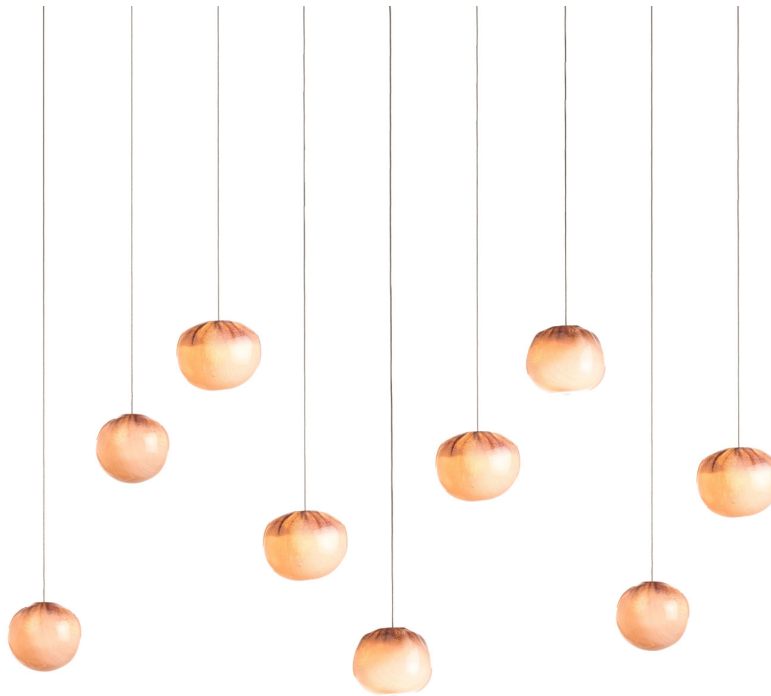

# 84.9

BOCCI

MANUFACTURER  
**Bocci**

ORIGIN  
**Canada**

PRODUCTION  
**Made to Order**

WEIGHT  
**62 lbs**

DISCLAIMER

Unless otherwise noted when ordering, all chandeliers will be outfitted to be xenon compatible. For remote mounted canopies (mini and mini outie) unless otherwise specified, a single class 2 transformer will be sent for every 5 xenon fixtures or every 12 LED fixtures.

MATERIALS

Blown glass, copper mesh, braided metal coaxial cable, electrical components, white canopy.

DIMENSIONS

Canopy: Shallow white canopy 48" x 8.8" x 2" deep.  
Drop: Adjustable. 10' standard / up to 100' maximum.