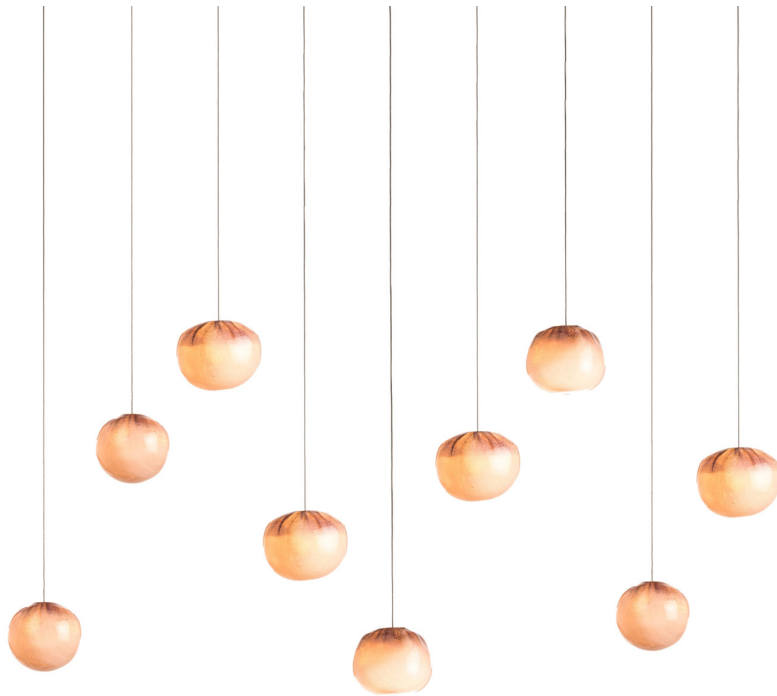

84.9

BOCCI

MANUFACTURER
Bocci

ORIGIN
Canada

PRODUCTION
Made to Order

WEIGHT
62 lbs.

CERTIFICATIONS
UL, CE.

DISCLAIMER
LED lamping is not dimmable.

MATERIALS
Blown glass, copper mesh, braided metal coaxial cable, electrical components, white canopy.

DIMENSIONS
**Canopy: L 47.2" x W 8.8" x H 2"
Overall Height: Site adjustable up to 10' (Up to 100' for custom fixtures.)**