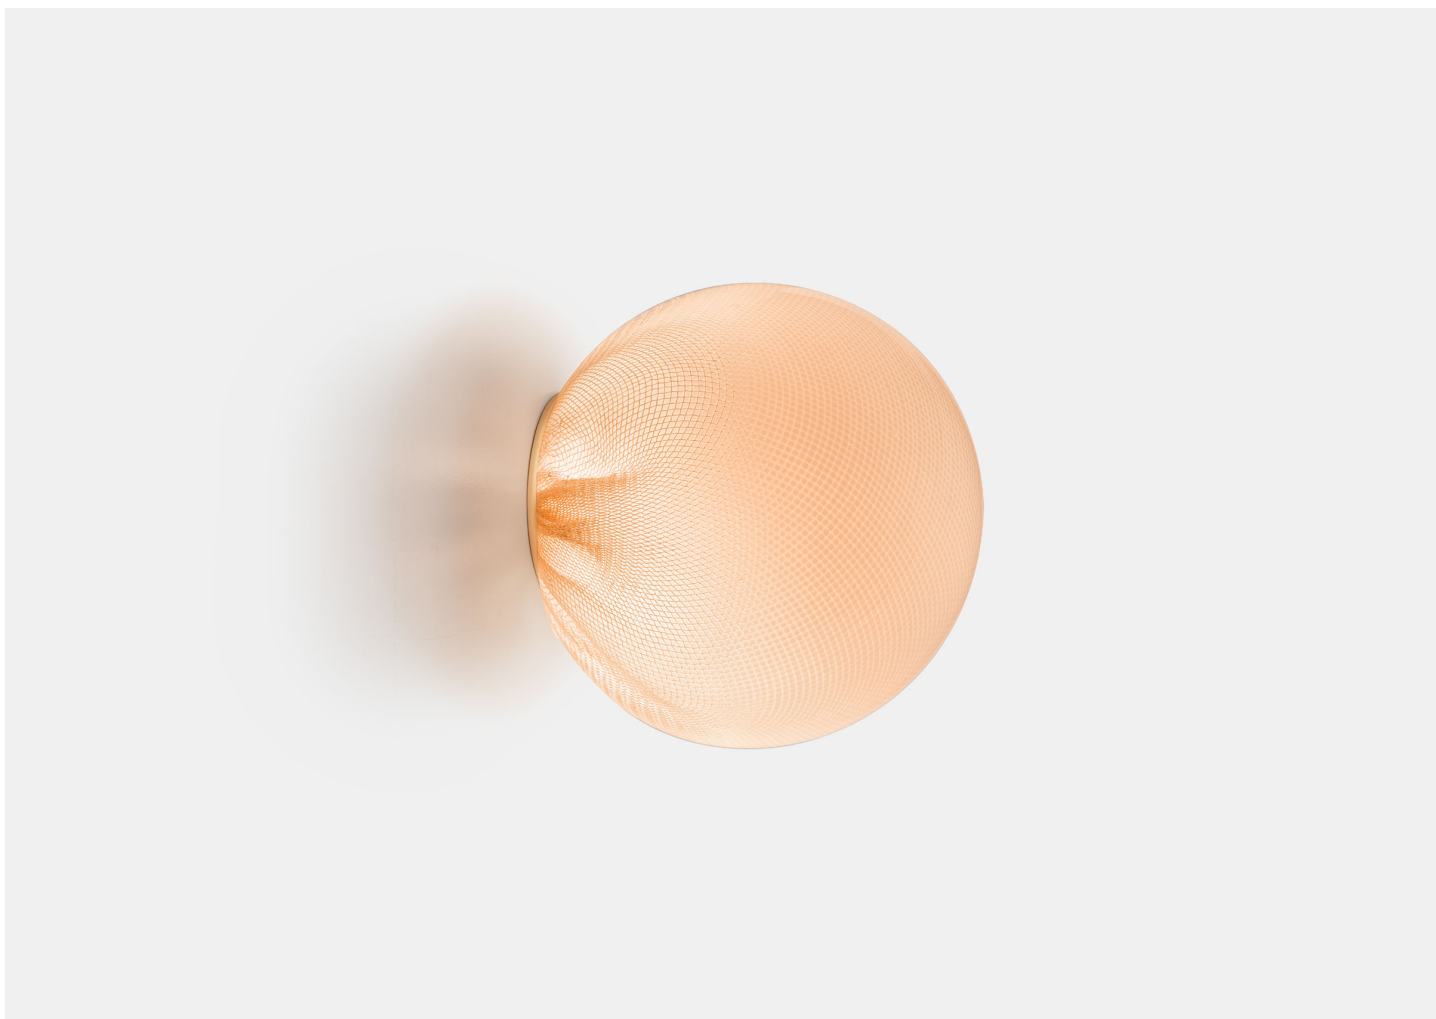

84S

BOCCI

MANUFACTURER
Bocci

ORIGIN
Canada

PRODUCTION
Made to Order

WEIGHT
4.5 lbs.

CERTIFICATIONS
UL, CE.

MATERIALS
Blown glass, copper mesh.

DIMENSIONS
**Fixture: Dia 4.7" x H 3.5"
Small Backplate: Dia. 2.2"À
Large Backplate: Dia. 4.5"À**

ILLUMINATION
10W xenon or 1.5W LED.

BACKPLATE
Small Backplate: Dia. 2.2" or Large Backplate: Dia. 4.5"