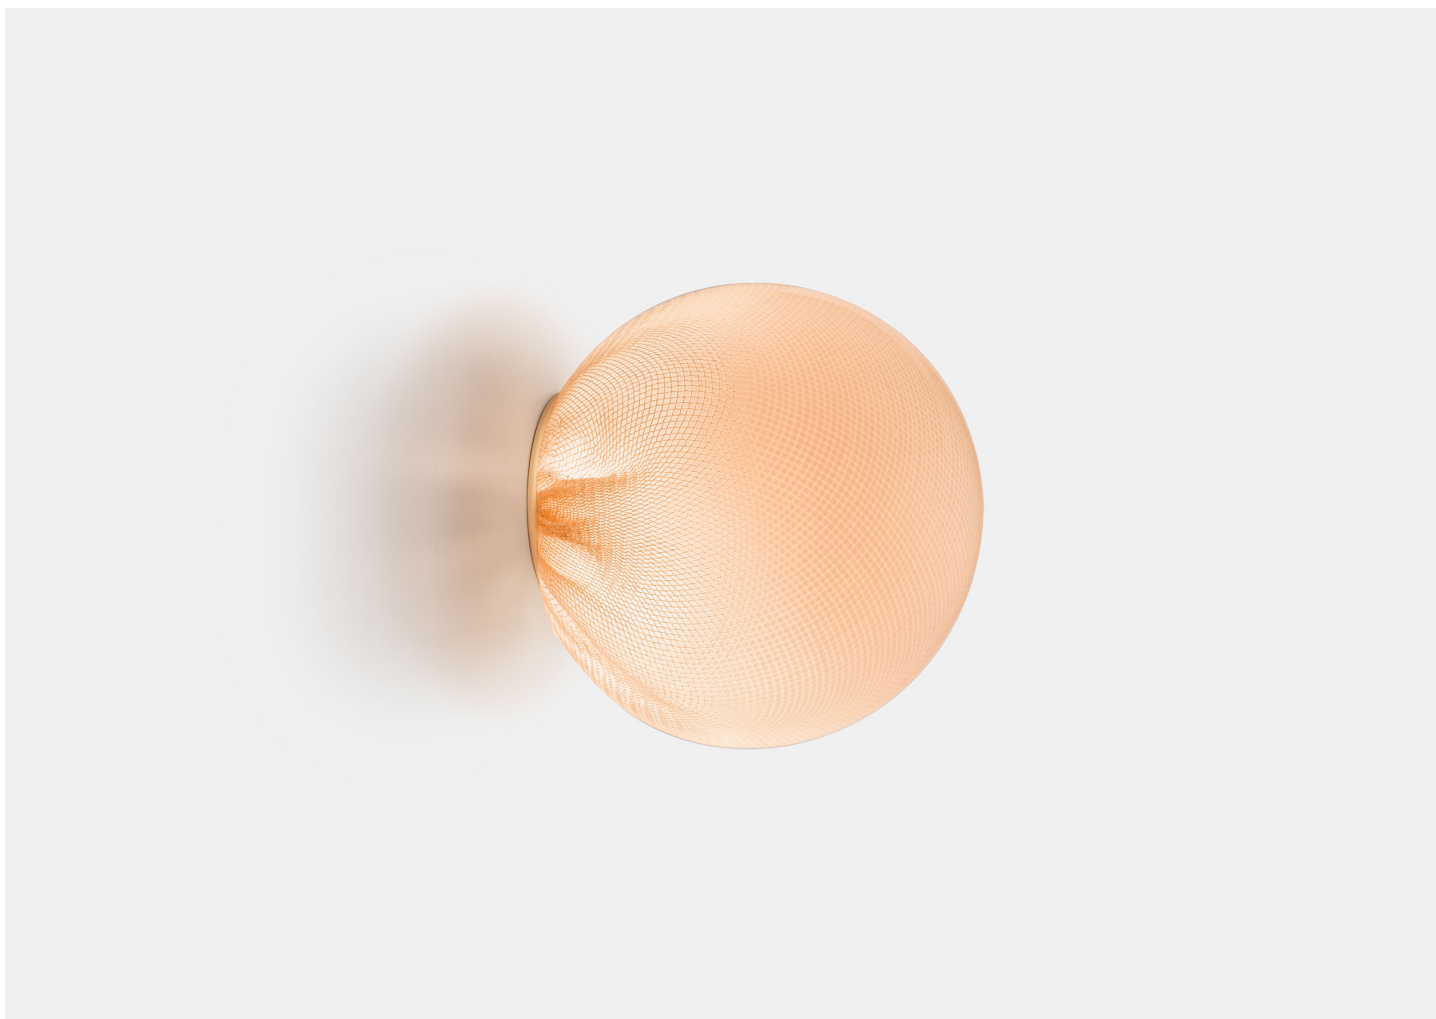

84S

BOCCI

MANUFACTURER
Bocci

ORIGIN
Canada

PRODUCTION
Made to Order

WEIGHT
4.5 lbs.

CERTIFICATIONS
UL, CE.

MATERIALS
Blown glass, copper mesh.

DIMENSIONS
Fixture: Dia 4.7" x H 3.5"
Small Backplate: Dia. 2.2"
Large Backplate: Dia. 4.5"

ILLUMINATION
10W Xenon or 1.5W LED.

BACKPLATE
Small Backplate: Dia. 2.2" or Large Backplate: Dia. 4.5"