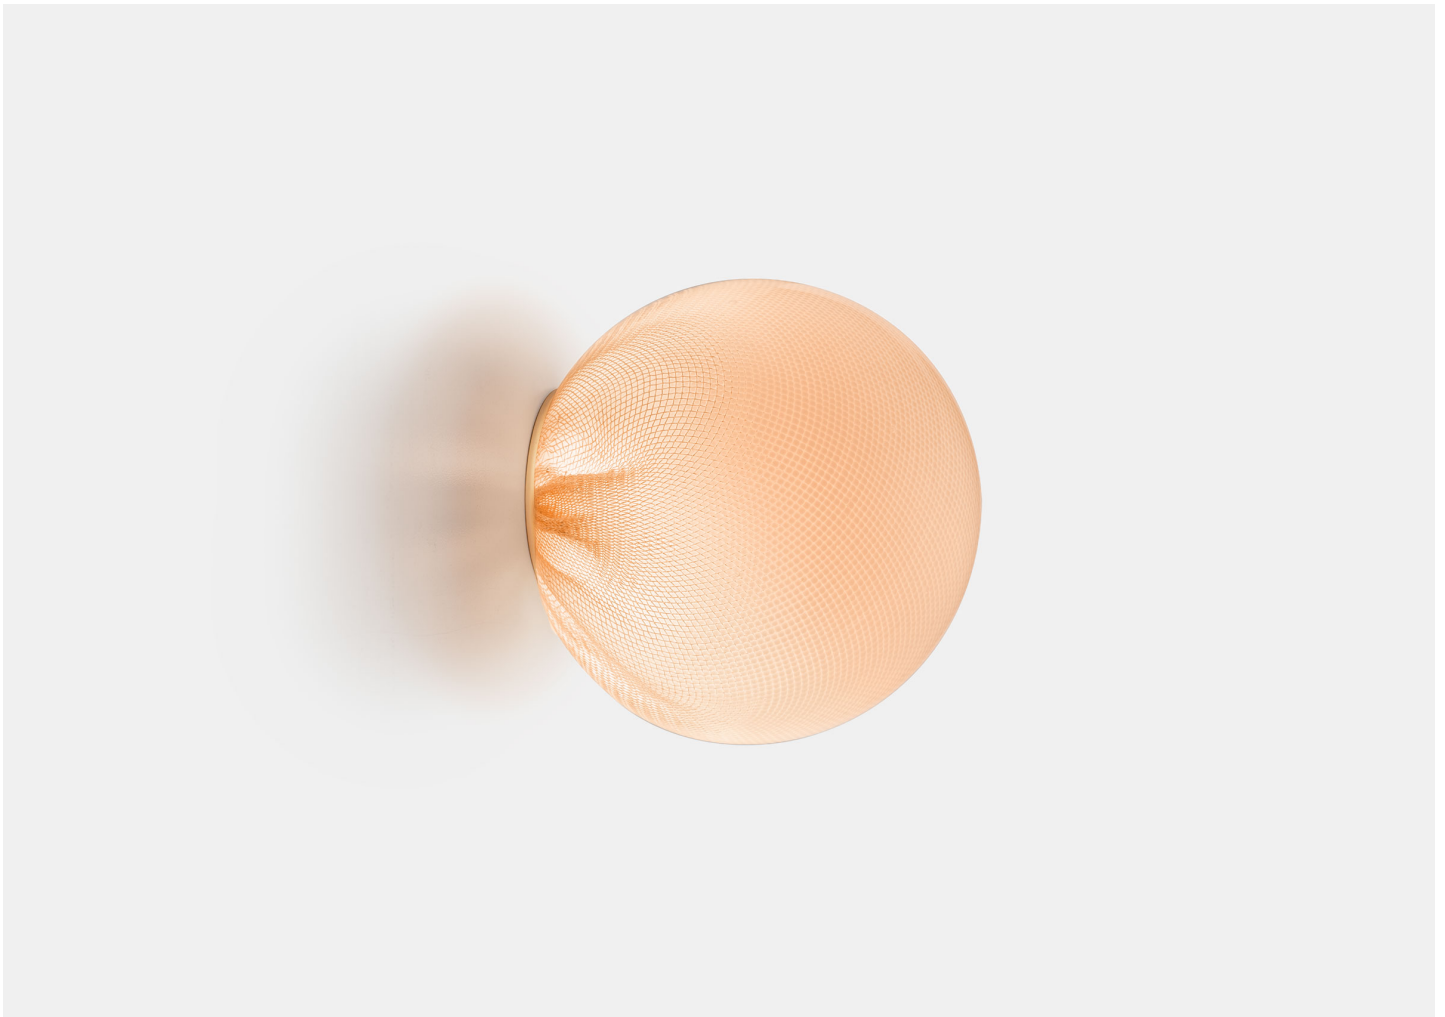

84S

BOCCI

MANUFACTURER
Bocci

ORIGIN
Canada

PRODUCTION
Made to Order

WEIGHT
4.5 lbs.

CERTIFICATIONS
UL, CE.

MATERIALS
Blown glass, copper mesh.

DIMENSIONS
Fixture: Dia 4.7" x H 3.5"
Small Backplate: Dia. 2.2"
Large Backplate: Dia. 4.5"

ILLUMINATION
10W Xenon or 1.5W LED.

BACKPLATE
Small Backplate: Dia. 2.2" or Large Backplate: Dia. 4.5"