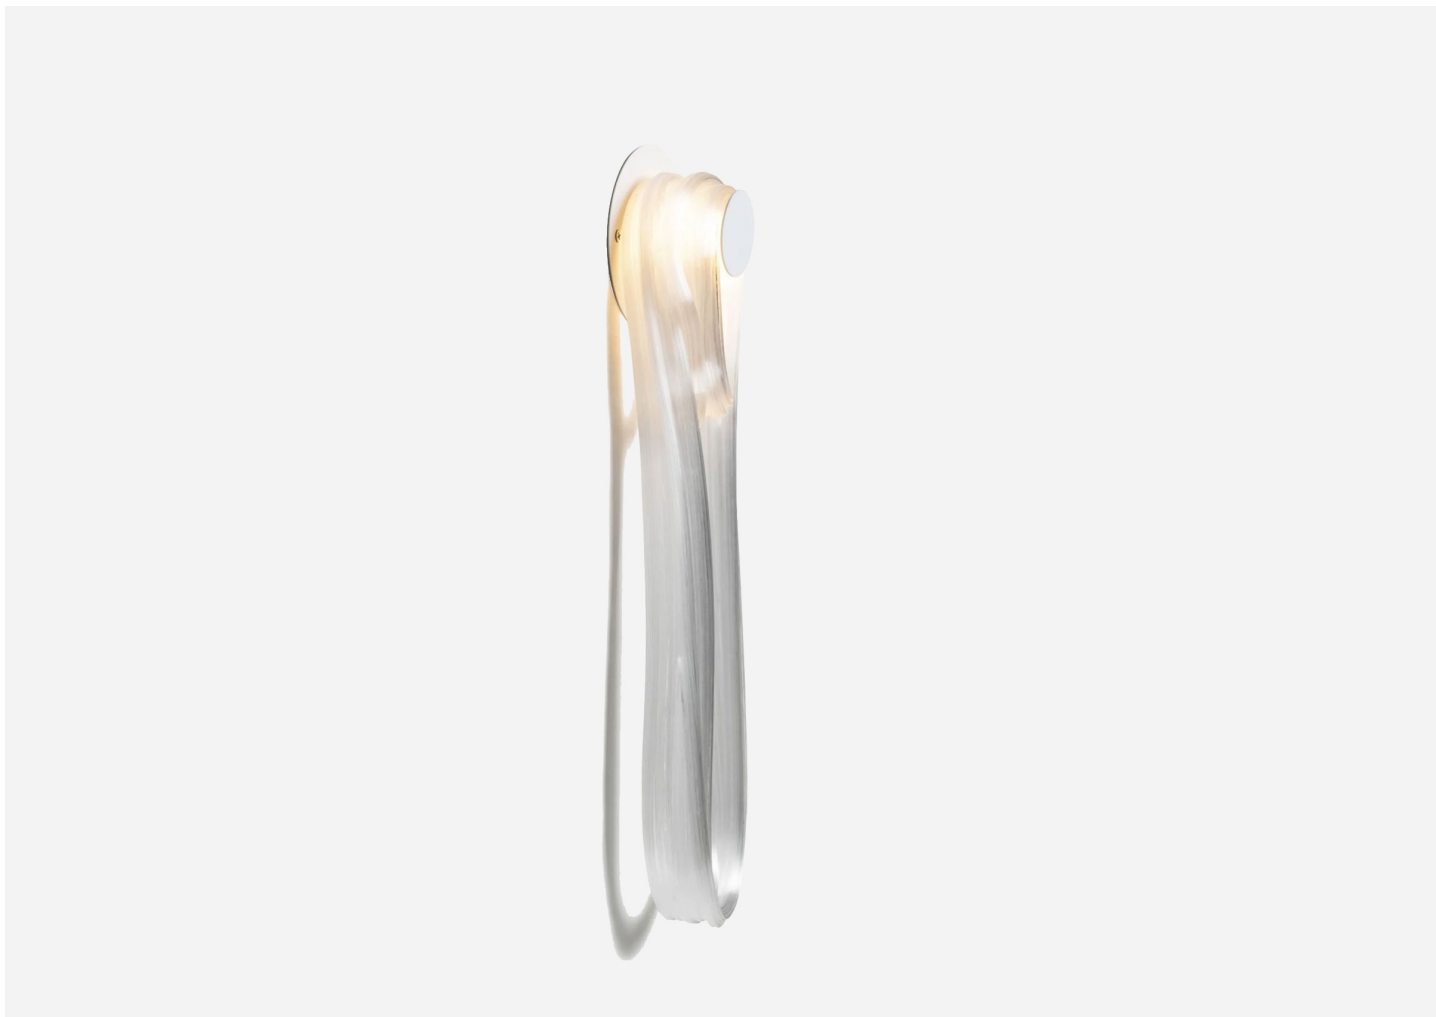

87S/SP

BOCCI

MANUFACTURER
Bocci

ORIGIN
Canada

PRODUCTION
Made to Order

WEIGHT
3 lbs.

CERTIFICATIONS
UL, CB, CE, UKCA, RCM.

DISCLAIMER

MATERIALS

Glass, Steel & Electrical Components.

DIMENSIONS

Pendant: W 4.5" - 9.4" x H 11.8" - 19.7"

CUSTOMIZABLE

2500K and 3000K available. Please inquire directly for more information.

ILLUMINATION

12V Low Voltage - 1W LED - 2700K - 117lm/bulb - 90+ CRI - ELV Dimming

BACKPLATE

Small: Dia. 2.2" | Large: Dia. 4.5"