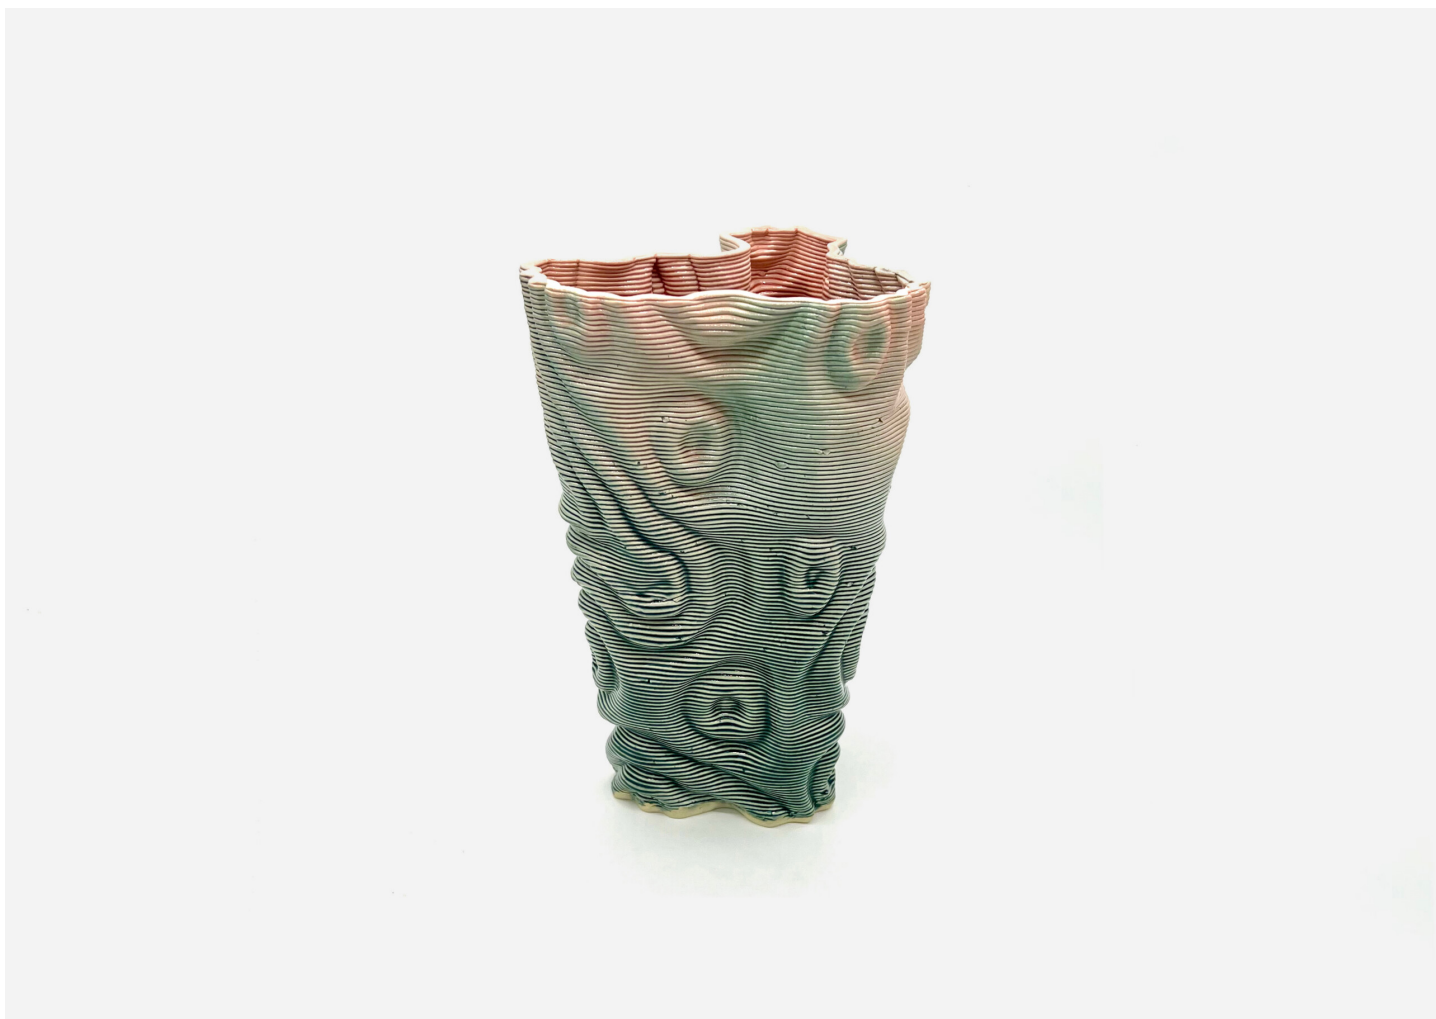

# AALTO WORLEY SERIES STORMY SEA VESSEL – VARIABLE 12

DARA SCHAEFER

DESIGNER  
Dara Schaefer

ORIGIN  
United States

PRODUCTION  
One of a Kind

DATE  
2022

MATERIALS  
Stoneware, Glaze.

DIMENSIONS  
W 7" x D 9" x H 15"