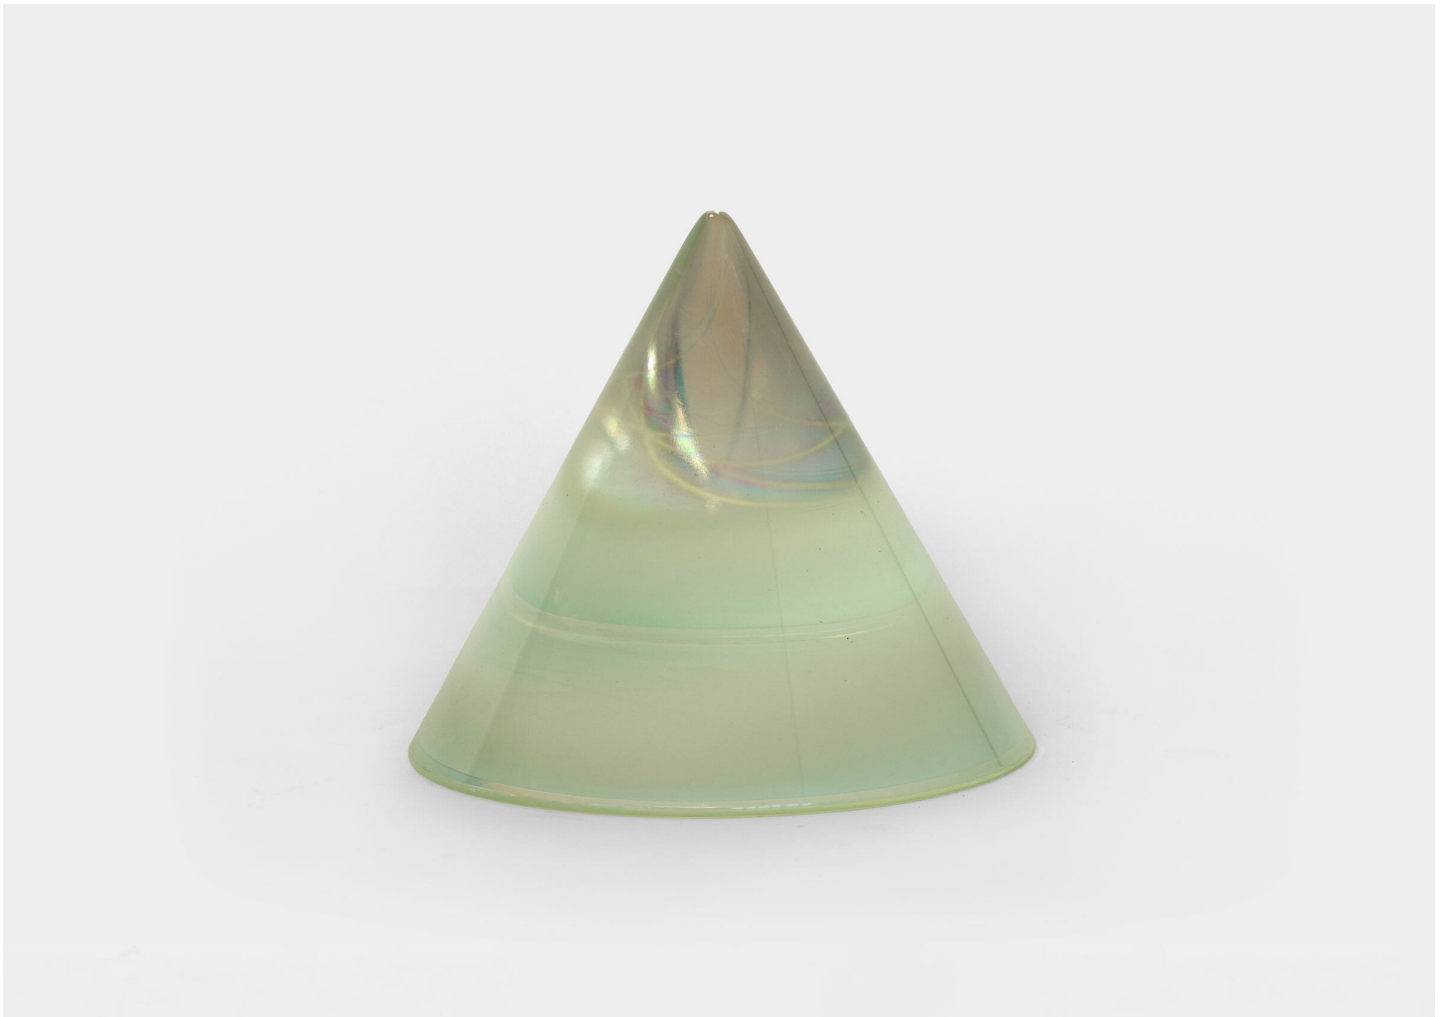

# ACQUIESCENT

JOHN HOGAN

DESIGNER  
John Hogan

ORIGIN  
United States

PRODUCTION  
One of a Kind

DATE  
2020

MATERIALS  
Hot sculpted and cold cut glass sculpture.

DIMENSIONS  
Dia 6.5" x H 5.75"