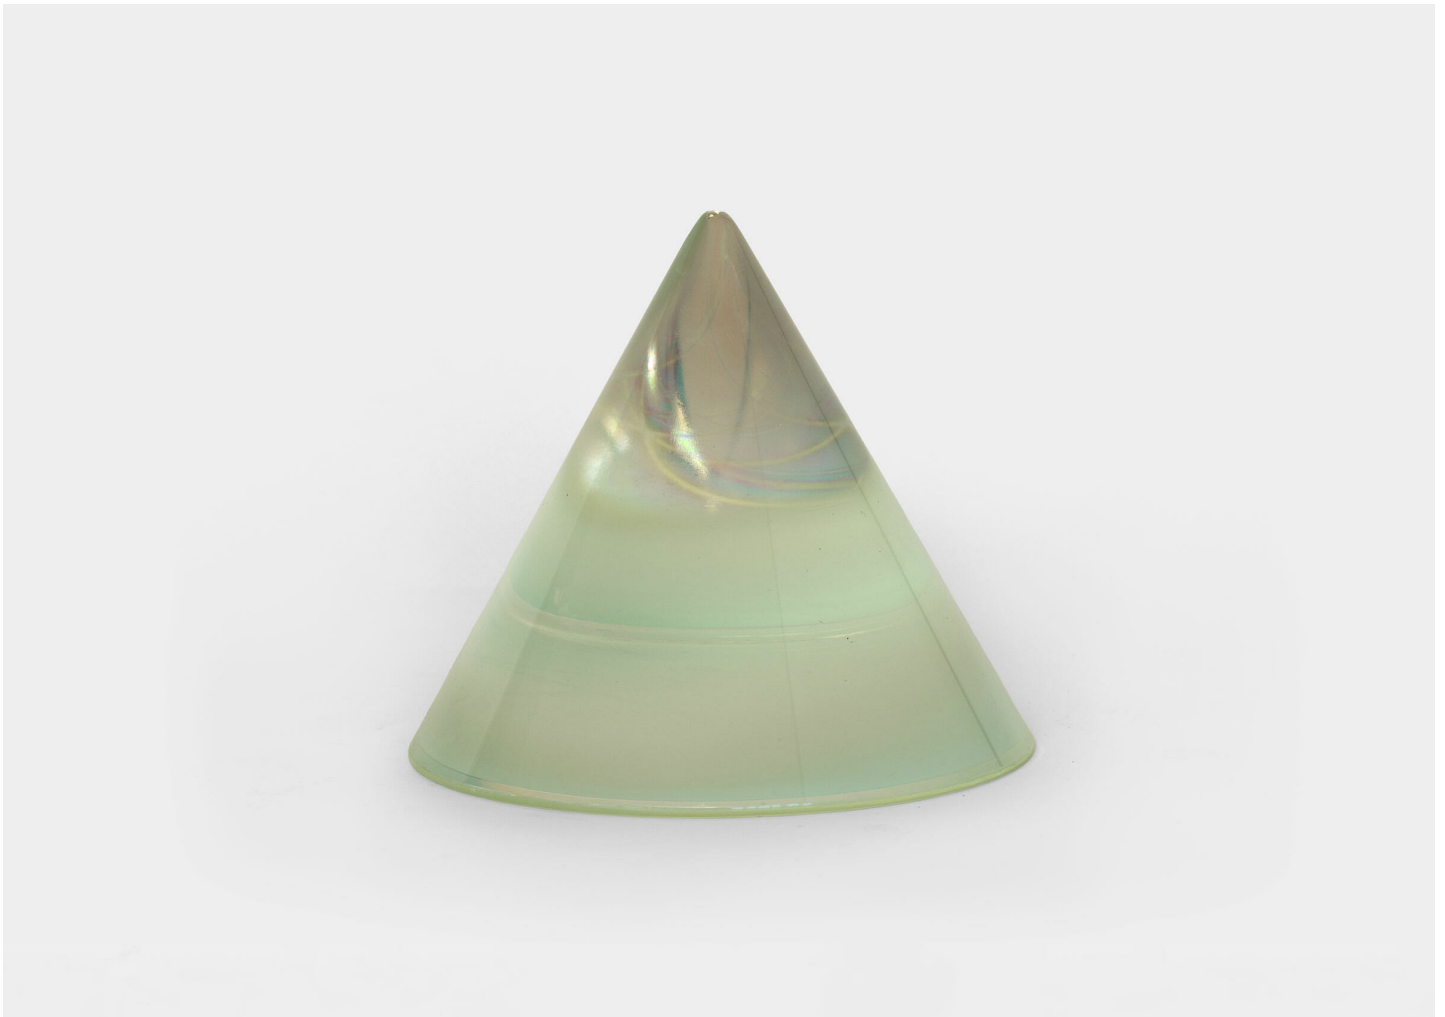

ACQUIESCENT

JOHN HOGAN

DESIGNER
John Hogan

ORIGIN
United States

PRODUCTION
One of a Kind

DATE
2020

MATERIALS
Hot sculpted and cold cut glass sculpture.

DIMENSIONS
Dia 6.5" x H 5.75"