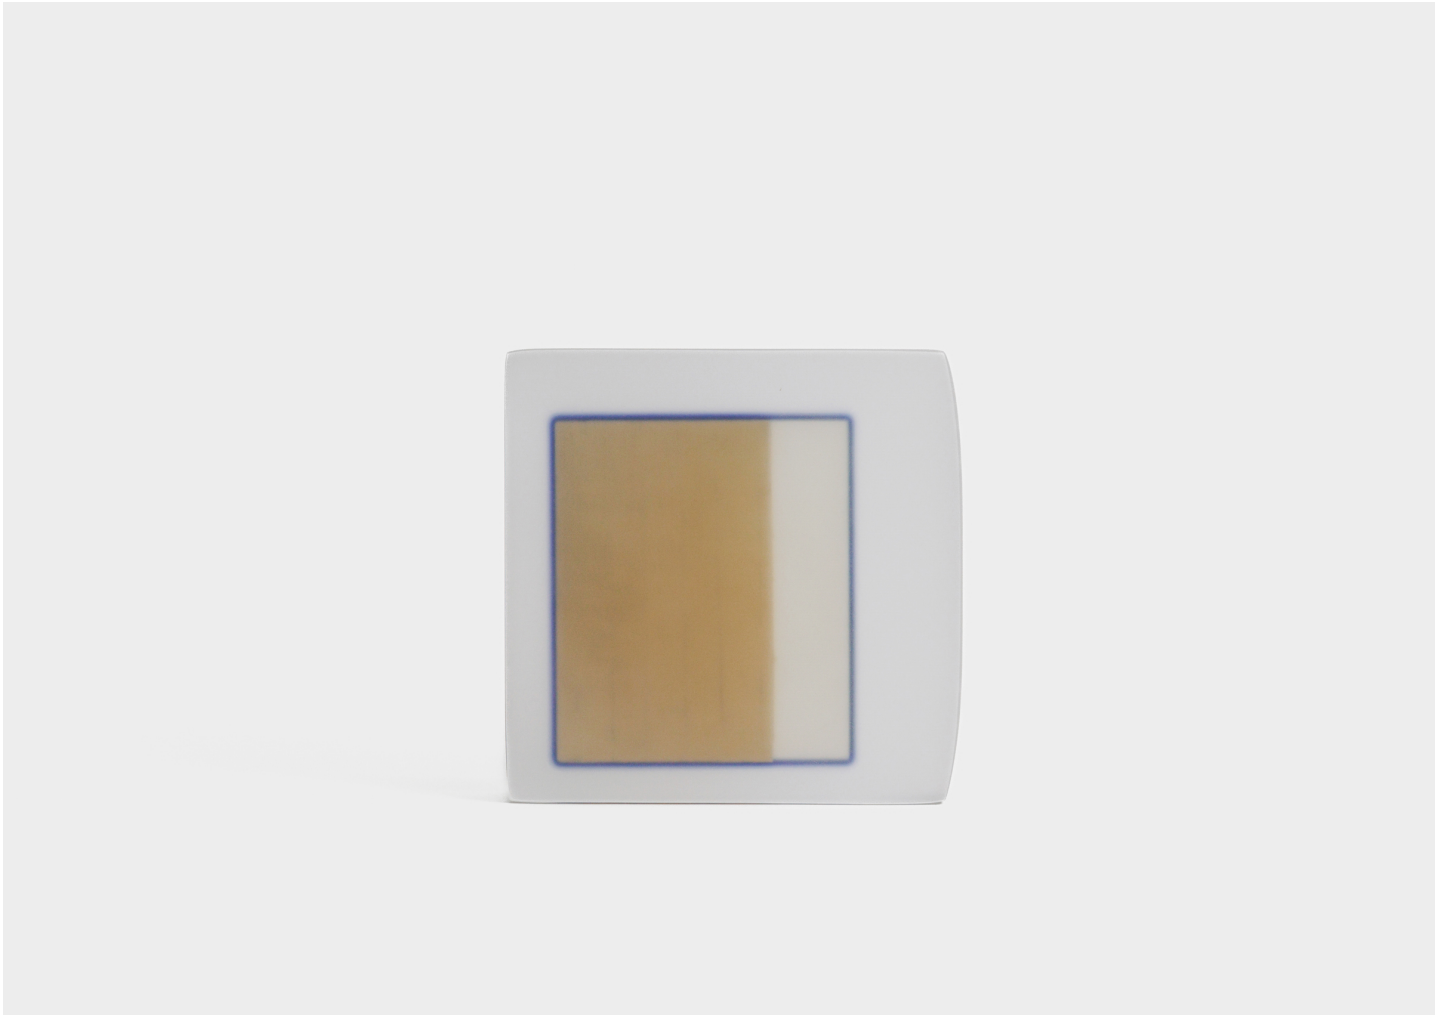

ACRYLIC PIECE 21

RAHEE YOON

ACRYLIC PIECE 21

RAHEE YOON

DESIGNER

Rahee Yoon

ORIGIN

South Korea

PRODUCTION

One of a Kind

DATE

2023

WEIGHT

11 lbs.

MATERIALS

Ottchil on Acrylic.

DIMENSIONS

L 9.5" x W 2.9" x H 9.4"