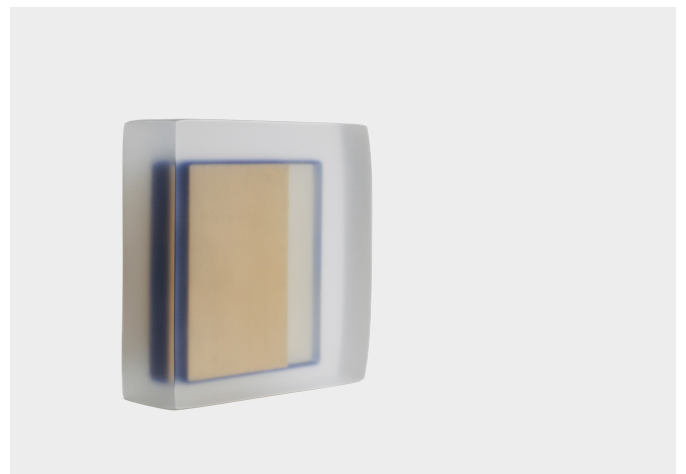

ACRYLIC PIECE 21

RAHEE YOON

ACRYLIC PIECE 21

RAHEE YOON

DESIGNER

Rahee Yoon

ORIGIN

South Korea

PRODUCTION

One of a Kind

DATE

2023

WEIGHT

11 lbs.

MATERIALS

Ottchil on Acrylic.

DIMENSIONS

L 9.5" x W 2.9" x H 9.4"