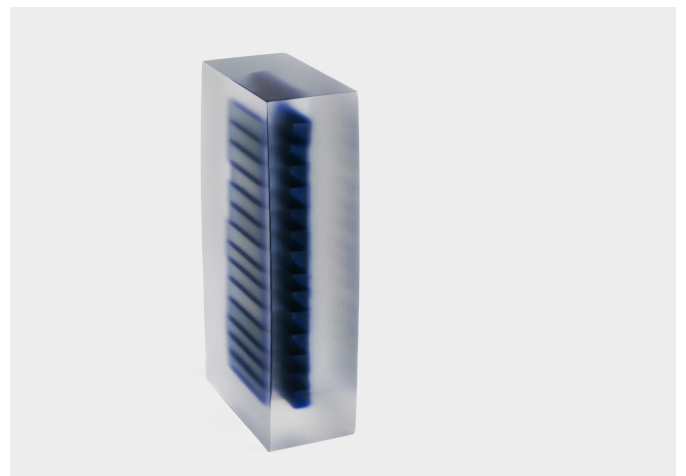

ACRYLIC PIECE 22

RAHEE YOON

ACRYLIC PIECE 22

RAHEE YOON

DESIGNER

Rahee Yoon

ORIGIN

South Korea

PRODUCTION

One of a Kind

DATE

2023

WEIGHT

15 lbs.

MATERIALS

Acrylic.

DIMENSIONS

L 7.6" x W 13" x H 35.4"