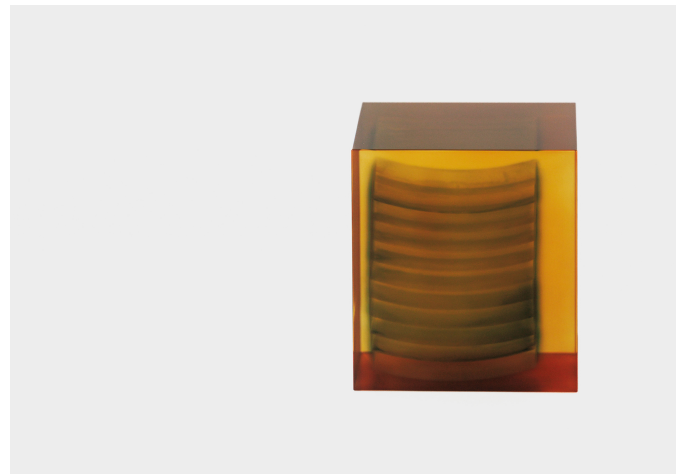

# ACRYLIC PIECE 24

RAHEE YOON

DIMENSIONS

L 5.3" x W 3.7" x H 6"

ORIGIN

South Korea

WEIGHT

5 lbs.

PRODUCTION

One of a Kind