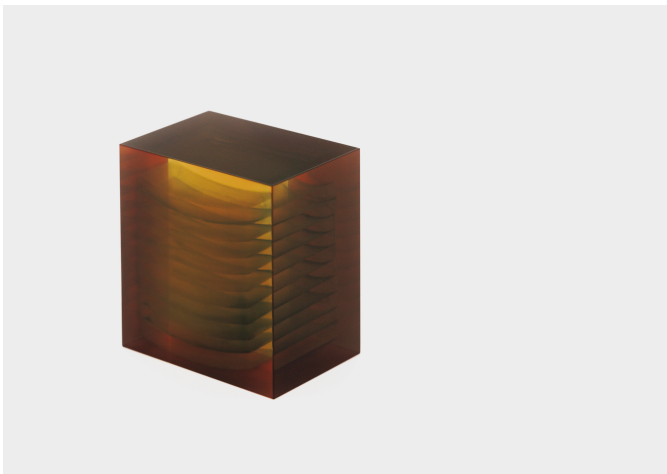

# ACRYLIC PIECE 24

RAHEE YOON

# ACRYLIC PIECE 24

RAHEE YOON

DESIGNER

Rahee Yoon

DATE

2023

MATERIALS

Ottchil on Acrylic.

DIMENSIONS

L 5.3" x W 3.7" x H 6"

ORIGIN

South Korea

WEIGHT

5 lbs.

PRODUCTION

One of a Kind