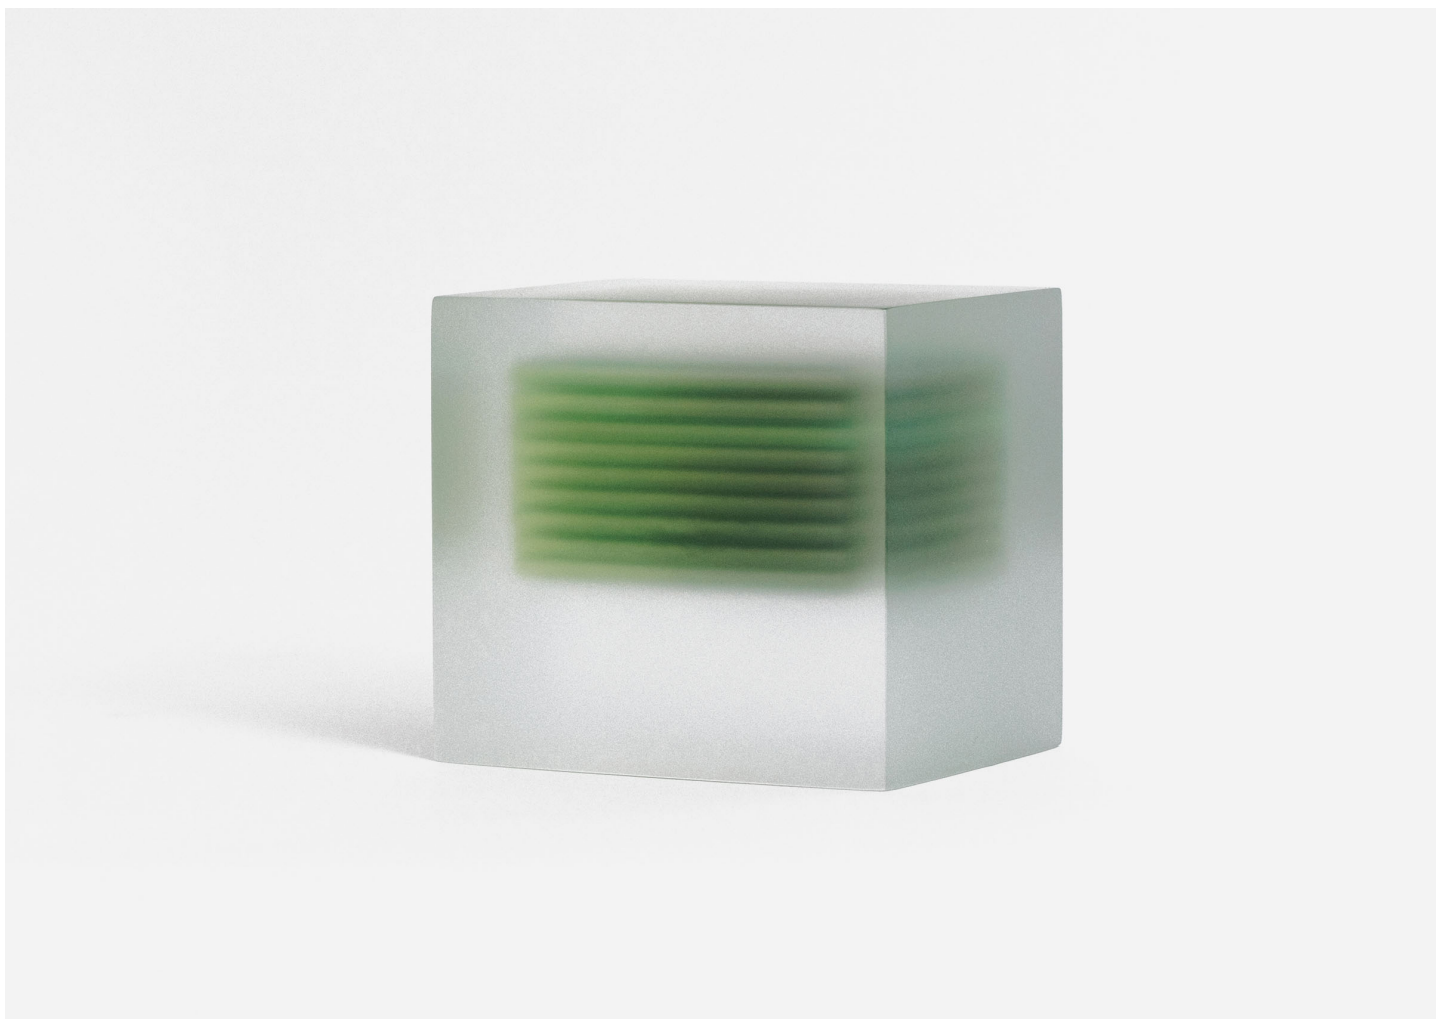

ACRYLIC PIECE 42

RAHEE YOON

DESIGNER
Rahee Yoon

DATE
2026

MATERIALS
Acrylic.

DIMENSIONS
W 6" x D 4.5" x H 5.5"

ORIGIN
South Korea

WEIGHT
6.4 lbs.