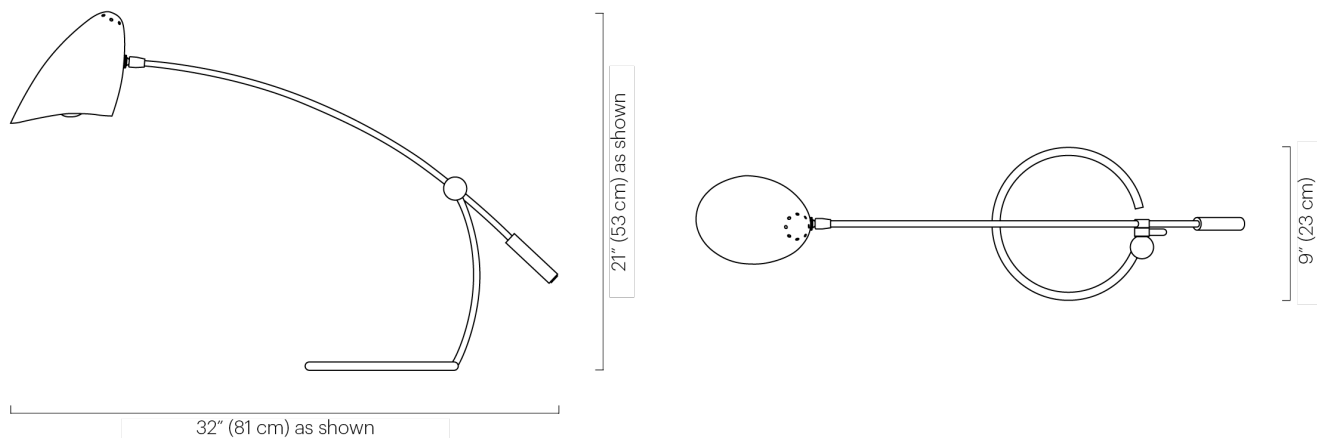

PRIVATE: ADJUSTABLE ARC NO. 109

DAVID WEEKS

DESIGNER

David Weeks

ORIGIN

United States

PRODUCTION

Made to Order

WEIGHT

5 lbs.

CERTIFICATIONS

UL, CE.

DISCLAIMER

Bulbs not included. Halogen bulbs not recommended. Indoor use and dry locations only.

MATERIALS/FINISHES

Powder-coated aluminum shade and steel-plated frame, available in Black Satin/Ivory Satin interior, Grey Gloss/Ivory Satin interior, Ivory Satin/Ivory Satin interior, or White Satin/White Satin interior. Polished Nickel or Brushed Brass hardware, with a Bottle or Bullet shape shade.

DIMENSIONS

Fixture: L 32" x W 9" x H 21"

Bullet Shade: L 6.5" x W 6" x H 9"

Bottle Shade: L 8.5" x W 5.5" x H 8.5"

Base: Dia. 9"

Cord: L 84"

Overall Height: Adjustable up to 36.5"

ILLUMINATION

120V: A19 or A15 medium base, Max 60W.

220-240V: E27 base, Max 60W.