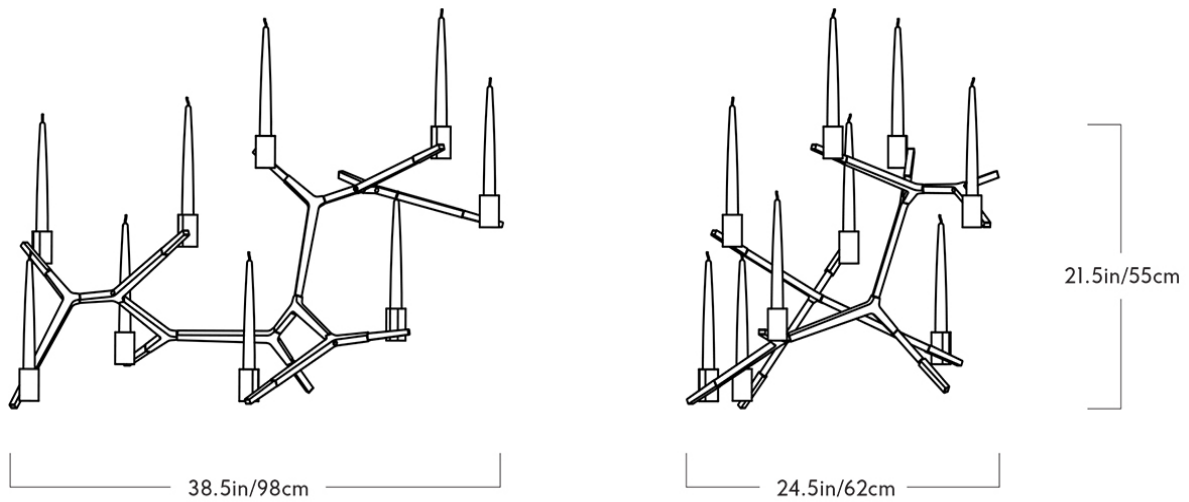

PRIVATE: AGNES CANDELABRA TABLE — 9 CANDLES

LINDSEY ADELMAN FOR ROLL & HILL

DESIGNER

Lindsey Adelman

MANUFACTURER

Roll & Hill

ORIGIN

United States

PRODUCTION

Made to Order

WEIGHT

6lbs

MATERIALS/FINISHES

Machined aluminum with black, bronze, polished nickel or brushed brass finish.

DIMENSIONS

W 38.5" x D 24.5" x H 21.5"