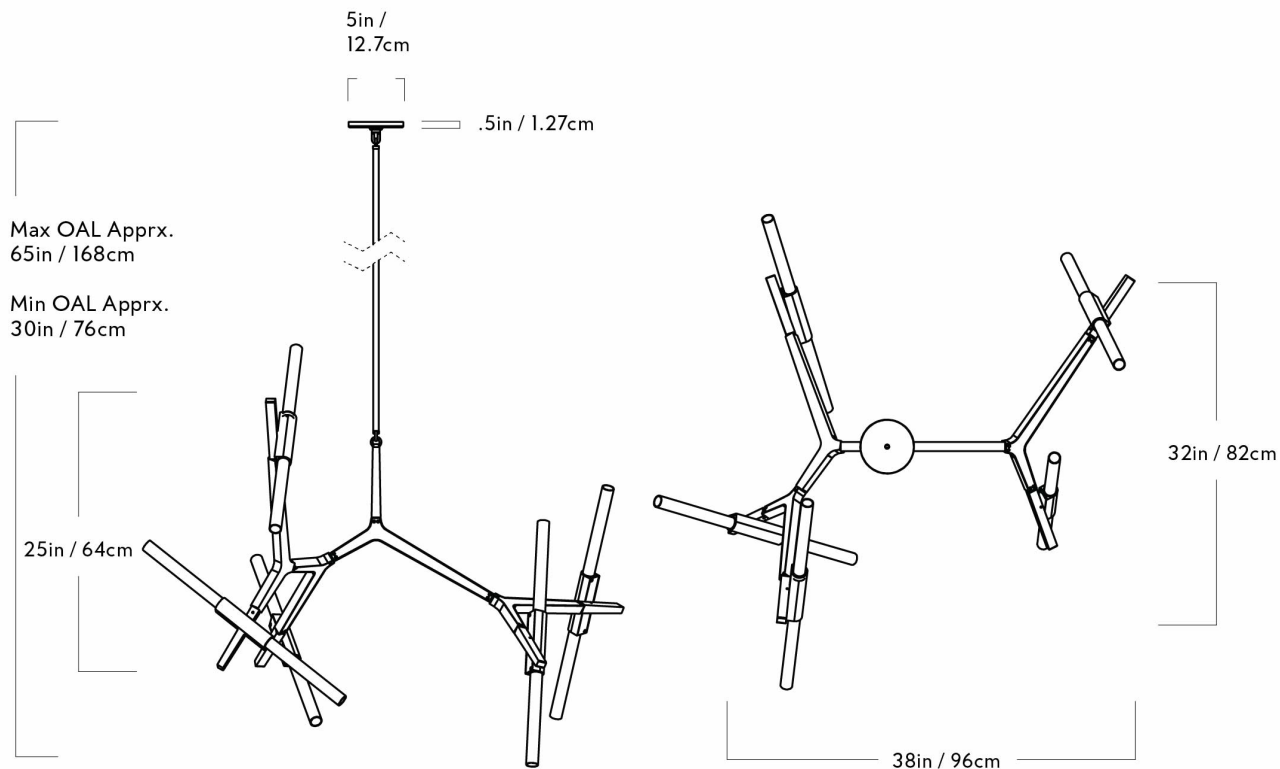

10-BULB AGNES CHANDELIER AGNES.10

LINDSEY ADELMAN FOR ROLL & HILL

DESIGNER

Lindsey Adelman

MANUFACTURER

Roll & Hill

ORIGIN

United States

PRODUCTION

Made to Order

WEIGHT

9 lbs.

CERTIFICATIONS

UL, cUL, CE, CB.

MATERIALS/FINISHES

Glass and machined aluminum, available in a black, bronze, polished nickel, or brushed brass finish.

DIMENSIONS

Canopy: Dia. 5" x H .5"

Fixture: L 38" x W 32" x H 25"

Overall Height: Min: 30", Max: 65"

ILLUMINATION

120V/240V: R&H LED Bulb, G9, 10 x 3 Watt LED, 30 Watts, 1000 Lumens, 2700 Kelvin, CRI 90+, Triac or ELV dimming.

SUSPENSION

A 35" site-adjustable stem is included with purchase. The aluminum stem will come in matching metal finish. Custom stem lengths are available at an additional cost.