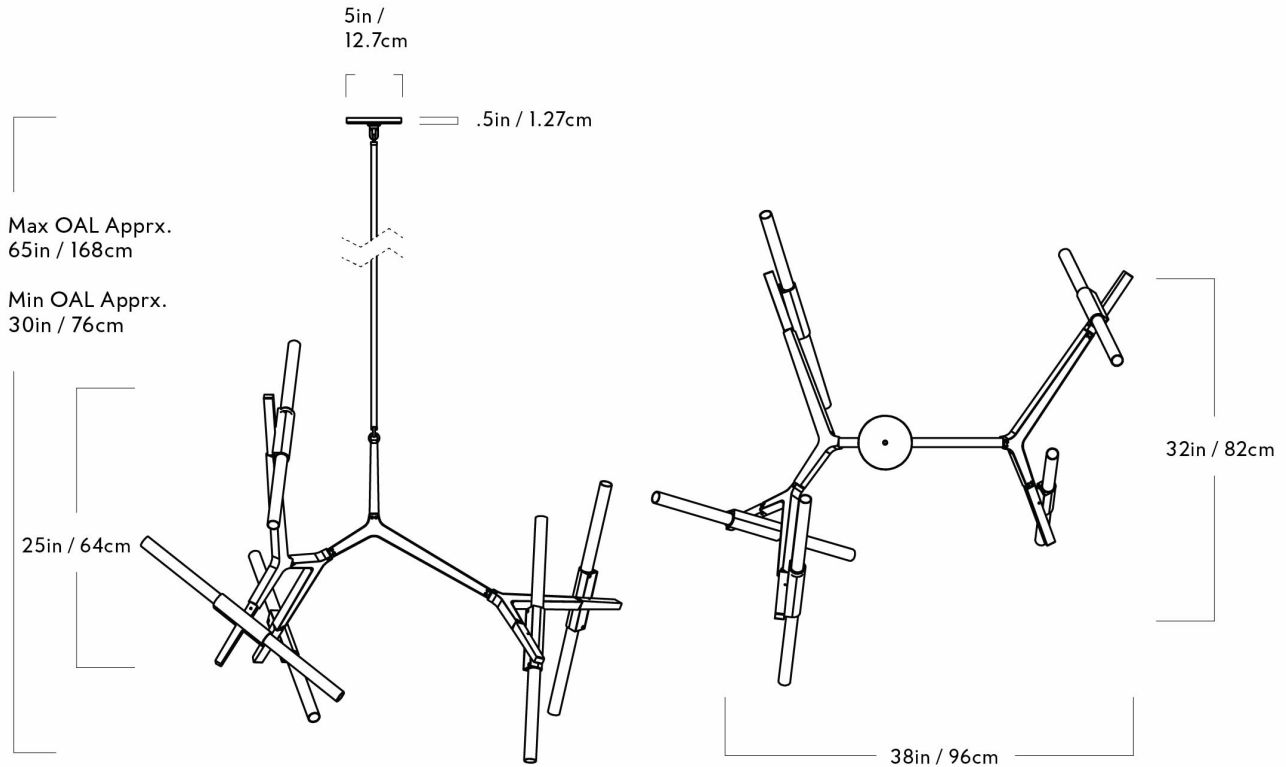

10-BULB AGNES CHANDELIER AGNES.10

LINDSEY ADELMAN FOR ROLL & HILL & LINDSEY ADELMAN STUDIO

DESIGNER

Lindsey Adelman

MANUFACTURER

Roll & Hill & Lindsey Adelman Studio

ORIGIN

United States

PRODUCTION

Made to Order

WEIGHT

9 lbs.

CERTIFICATIONS

UL, cUL, CE, CB.

MATERIALS/FINISHES

Glass and machined aluminum, available in a black, bronze, polished nickel, or brushed brass finish.

DIMENSIONS

Canopy: Dia. 5" x H .5"

Fixture: L 38" x W 32" x H 25"

Overall Height: Min: 30", Max: 65"

ILLUMINATION

120V/240V: R&H LED Bulb, G9, 10 x 3 Watt LED, 30 Watts, 1000 Lumens, 2700 Kelvin, CRI 90+, Triac or ELV dimming.

SUSPENSION

A 35" site-adjustable stem is included with purchase. The aluminum stem will come in matching metal finish. Custom stem lengths are available at an additional cost.