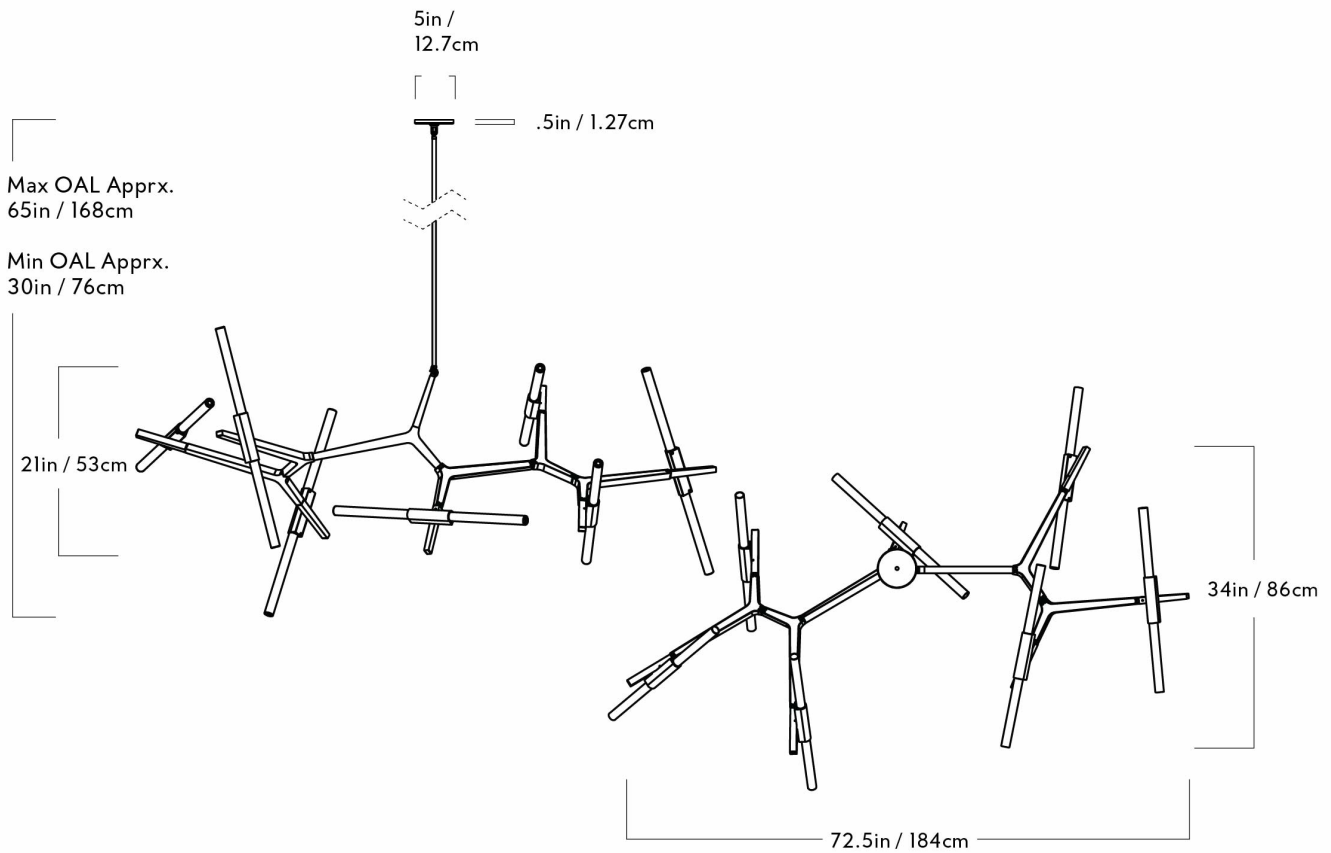

14-BULB AGNES CHANDELIER AGNES.14

LINDSEY ADELMAN FOR ROLL & HILL & LINDSEY ADELMAN STUDIO

DESIGNER
Lindsey Adelman

MANUFACTURER
Roll & Hill & Lindsey Adelman Studio

ORIGIN
United States

PRODUCTION
Made to Order

DATE
2010

WEIGHT
13 lbs.

CERTIFICATIONS
UL, cUL (120V). CE, CB (240V).

MATERIALS/FINISHES

Glass and machined aluminum, available in a black, bronze, polished nickel, or brushed brass finish.

DIMENSIONS

Canopy: Dia. 5" x H .5"
Fixture: L 72.5" x W 34" x H 21"
Overall Height: Min: 30", Max: 65"

ILLUMINATION

120V/240V: R&H LED Bulb, G9, 14 x 3 Watt LED, 42 Watts, 1400 Lumens, 2700 Kelvin, CRI 90+, 50,000 Hours Bulb Life, Triac or ELV Dimming.

SUSPENSION

A 35" site-adjustable stem is included with purchase. The aluminum stem will come in matching metal finish. Custom stem lengths are available at an additional cost.