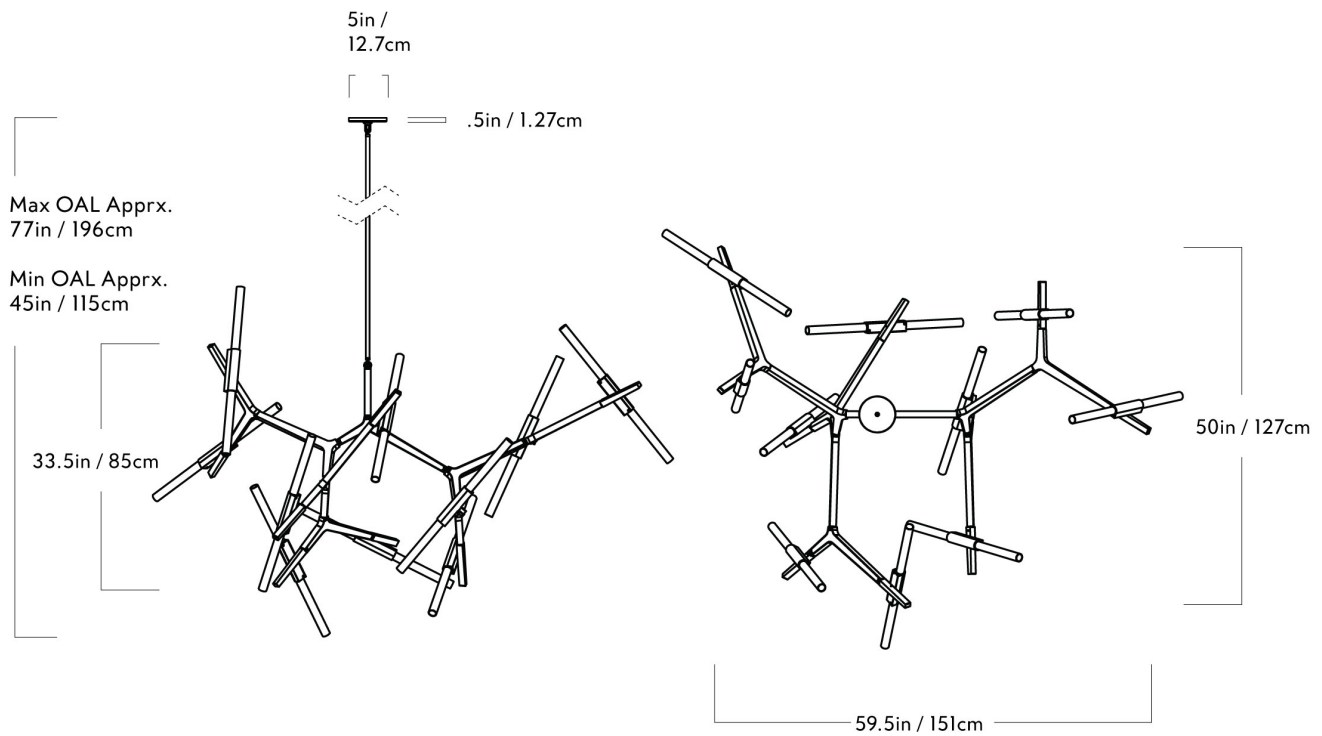

20-BULB AGNES CHANDELIER AGNES.20

LINDSEY ADELMAN FOR ROLL & HILL & LINDSEY ADELMAN STUDIO

DESIGNER

Lindsey Adelman

MANUFACTURER

Roll & Hill & Lindsey Adelman Studio

ORIGIN

United States

PRODUCTION

Made to Order

WEIGHT

18 lbs.

CERTIFICATIONS

UL, cUL (120V). CE, CB (240V).

MATERIALS/FINISHES

Glass and machined aluminum, available in a black, bronze, polished nickel, or brushed brass finish.

DIMENSIONS

Canopy: Dia. 5" x H .5"

Fixture: L 59" x W 50" x H 33.5"

Overall Height: Min: 45", Max: 77"

ILLUMINATION

120V/240V: R&H LED Bulb, G9, 20 x 3 Watt LED, 60 Watts, 2000 Lumens, 2700 Kelvin, CRI 90+, 50,000 Hours Bulb Life, Triac or ELV Dimming.

SUSPENSION

A 35" site-adjustable stem is included with purchase. The aluminum stem will come in matching metal finish. Custom stem lengths are available at an additional cost.