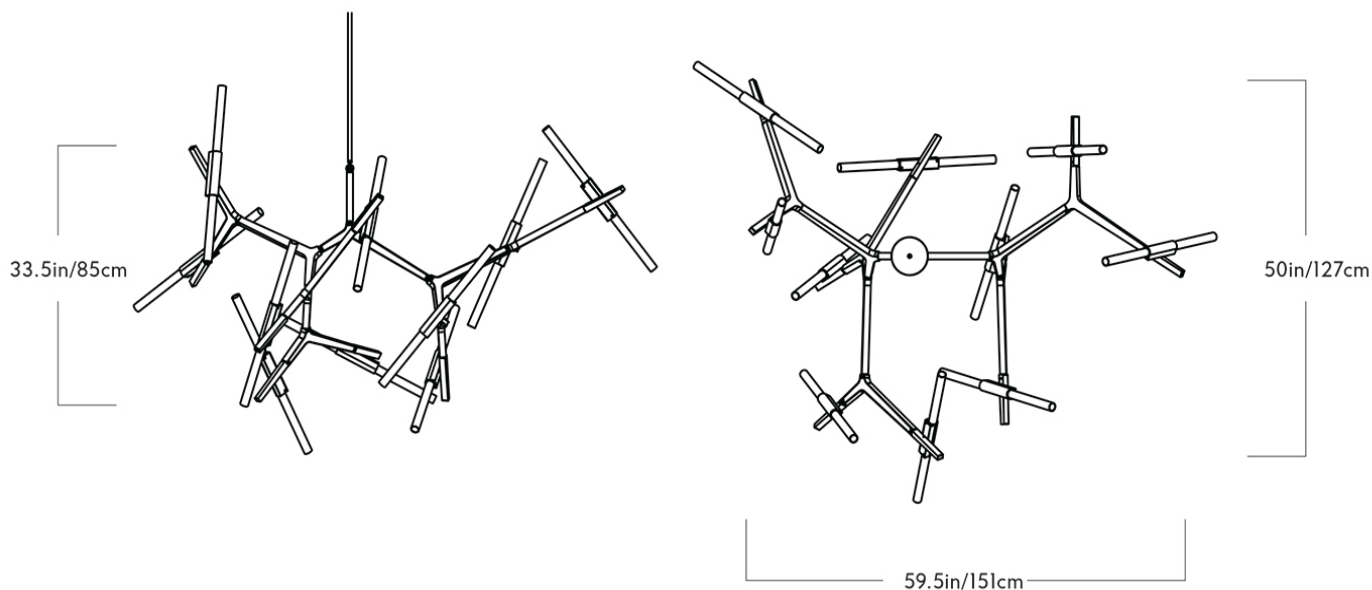

20-BULB AGNES CHANDELIER AGNES.20

LINDSEY ADELMAN FOR ROLL & HILL

DESIGNER

Lindsey Adelman

MANUFACTURER

Roll & Hill

ORIGIN

United States

PRODUCTION

Made to Order

WEIGHT

18lbs

CERTIFICATIONS

UL, cUL (120V). CE, CB (240V).

DISCLAIMER

120V includes bulbs, 240V does not include bulbs.

MATERIALS/FINISHES

Glass and machined aluminum with black, bronze, polished nickel or brushed brass finish. Straight cut or anglecut glass bulbs.

DIMENSIONS

L 59" x W 50" x H 33.5"

CUSTOMIZABLE

Configuration can be customized.

ILLUMINATION

Incandescent (120V): E17, 20 x 25 Watt T6½ incandescent, 500 Watts, 2000 Lumens, 2700 Kelvin, Triac or ELV Dimming.

Halogen Illumination (120V/240V): G9, 20 x 25 Watt T4 halogen, 500 Watts. 2000 Lumens, 2700 Kelvin, Triac or ELV Dimming.

LED (120V/240V): G9, 20 x 3 Watt JCD LED, 60 Watts, 2000 Lumens, 2700 Kelvin, ELV Dimming.

SUSPENSION

.5" aluminum stem in matching metal finish. 35" length included with lamp. 96" length available for additional cost. Stem length can be adjusted on site.

CANOPY