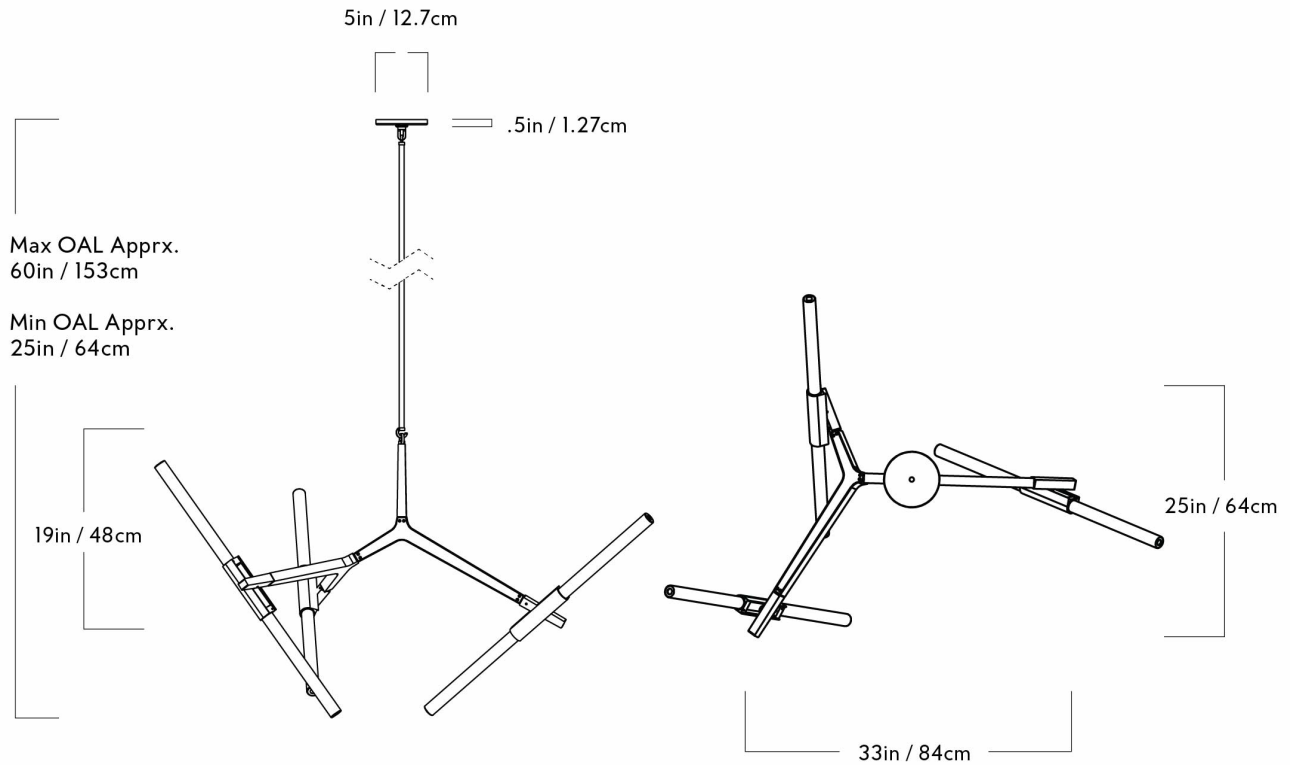

6-BULB AGNES CHANDELIER AGNES.06

LINDSEY ADELMAN FOR ROLL & HILL

6-BULB AGNES CHANDELIER AGNES.06

LINDSEY ADELMAN FOR ROLL & HILL

DESIGNER
Lindsey Adelman

MANUFACTURER
Roll & Hill

ORIGIN
United States

PRODUCTION
Made to Order

WEIGHT
5.5 lbs.

CERTIFICATIONS
UL, cUL, CE, CB.

MATERIALS/FINISHES

Glass and machined aluminum, available in a black, bronze, polished nickel, or brushed brass finish.

DIMENSIONS

Canopy: Dia. 5" x H .5"

Fixture: L 33" x W 25" x H 19"

Overall Height: Min: 25", Max: 60"

ILLUMINATION

120V/240V: R&H LED Bulb, G9, 6 x 3 Watt LED, 12 Watts, 600 Lumens, 2700 Kelvin, CRI 90+, Triac or ELV dimming.

SUSPENSION

A 35" site-adjustable stem is included with purchase. The aluminum stem will come in matching metal finish. Custom stem lengths are available at an additional cost.