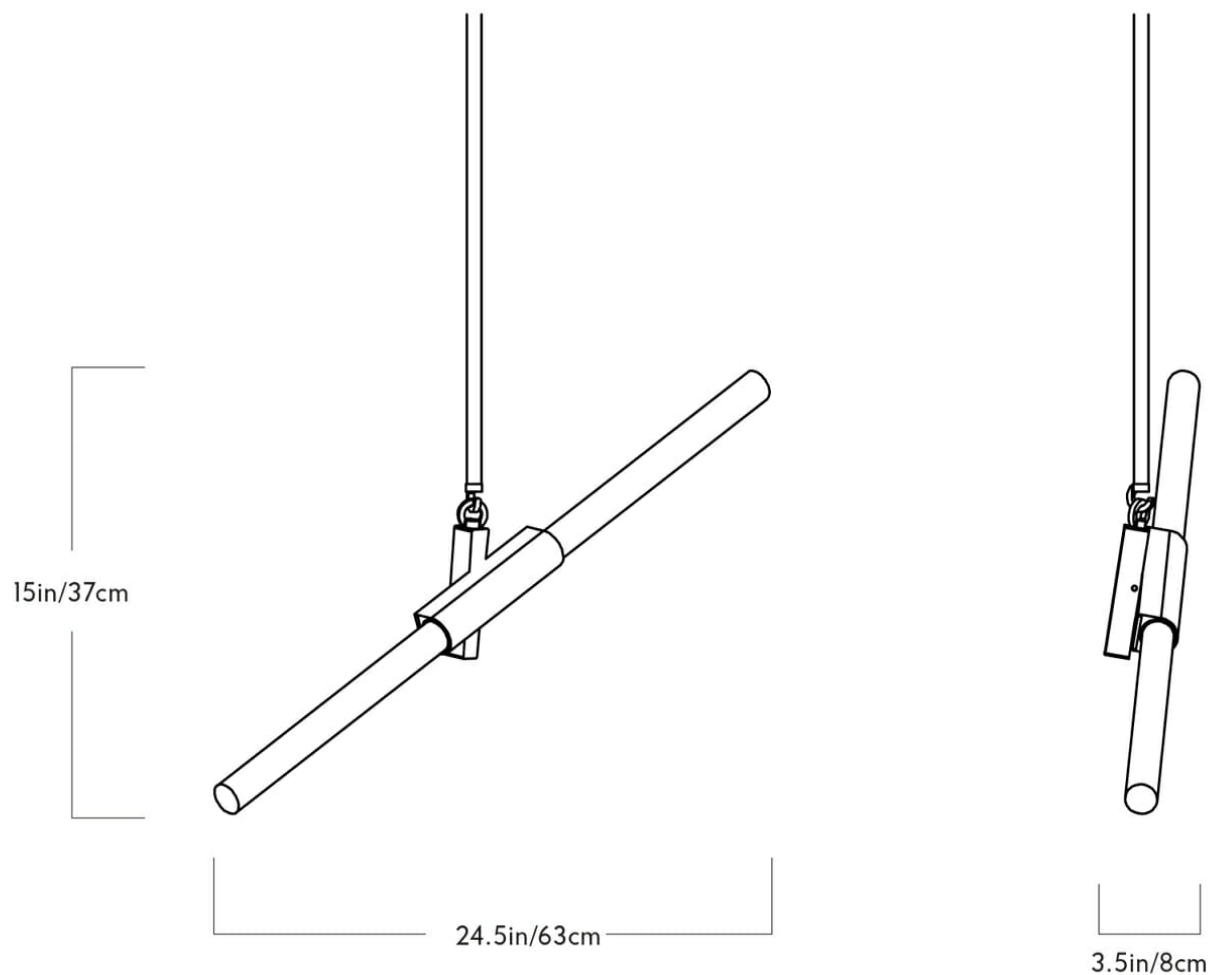

2-BULB AGNES PENDANT AGNES.02

LINDSEY ADELMAN FOR ROLL & HILL

DESIGNER
Lindsey Adelman

MANUFACTURER
Roll & Hill

ORIGIN
United States

PRODUCTION
Made to Order

WEIGHT
2lbs

CERTIFICATIONS
UL, cUL (120V Halogen, LED,
Incandescent) CE, CB (240V Halogen,
LED)

DISCLAIMER
120V includes bulbs, 240V does not include bulbs.

MATERIALS/FINISHES
Glass and machined aluminum with black, bronze, polished nickel or brushed brass finish. Straight cut or anglecut glass bulbs.

DIMENSIONS
L 24.5" x W 3.5" x H 15"

CUSTOMIZABLE
Configuration can be customized.

ILLUMINATION
Incandescent (120V): E17, 2 x 25 Watt T6½ incandescent, 50 Watts, 200 Lumens, 2700 Kelvin, Triac or ELV Dimming.
Halogen Illumination (120V/240V): G9, 2 x 25 Watt T4 halogen, 50 Watts, 200 Lumens, 2700 Kelvin, Triac or ELV Dimming.
LED (120V/240V): G9, 2 x 3 Watt JCD LED, 6 Watts, 200 Lumens, 2700 Kelvin, ELV Dimming.

SUSPENSION
.5" aluminum stem in matching metal finish. 35" length included with lamp. 96" length available for additional cost. Stem length can be adjusted on site.