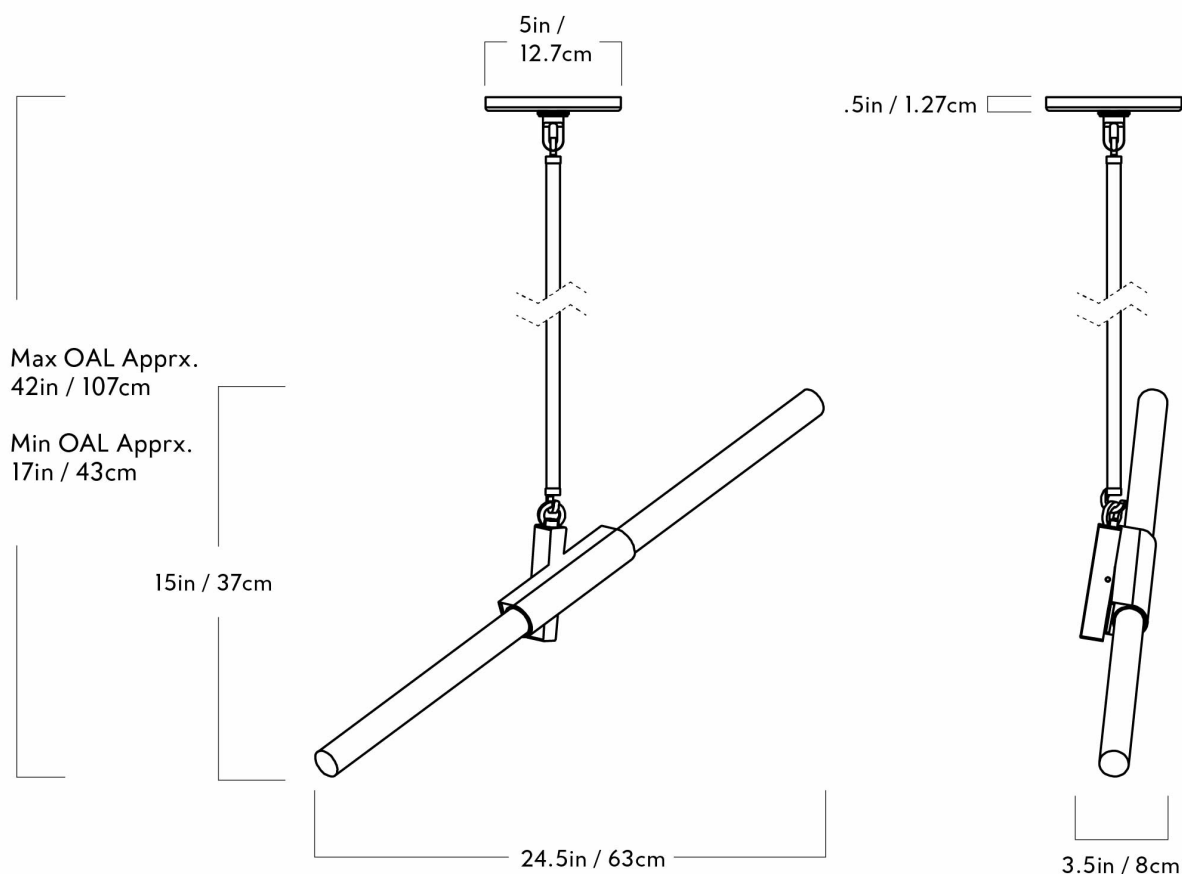

2-BULB AGNES PENDANT AGNES.02

LINDSEY ADELMAN FOR ROLL & HILL & LINDSEY ADELMAN STUDIO

DESIGNER

Lindsey Adelman

MANUFACTURER

Roll & Hill & Lindsey Adelman Studio

ORIGIN

United States

PRODUCTION

Made to Order

WEIGHT

2 lbs.

CERTIFICATIONS

UL, cUL, CE, CB.

MATERIALS/FINISHES

Glass and machined aluminum available in a black, bronze, polished nickel or brushed brass finish.

DIMENSIONS

Canopy: Dia. 5" x H .5"

Fixture: L 24.5" x W 3.5" x H 15"

Overall Height: Min: 17", Max: 42"

ILLUMINATION

120V/240V: R&H LED Bulb, G9, 2 x 3 Watt, 6 Watts, 200 Lumens, 2700 Kelvin, dimmable.

SUSPENSION

A 35" site-adjustable stem is included with purchase. The aluminum stem will come in matching metal finish. Custom stem lengths are available at an additional cost.