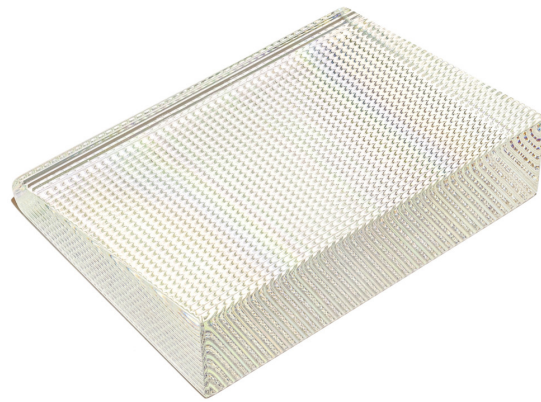

AGNES SAID

JOHN HOGAN

DESIGNER

John Hogan

ORIGIN

United States

PRODUCTION

One of a Kind

DATE

2020

WEIGHT

65 lbs

MATERIALS

Hot sculpted and cold cut glass sculpture.

DIMENSIONS

L 24" x W 24" x H 24"