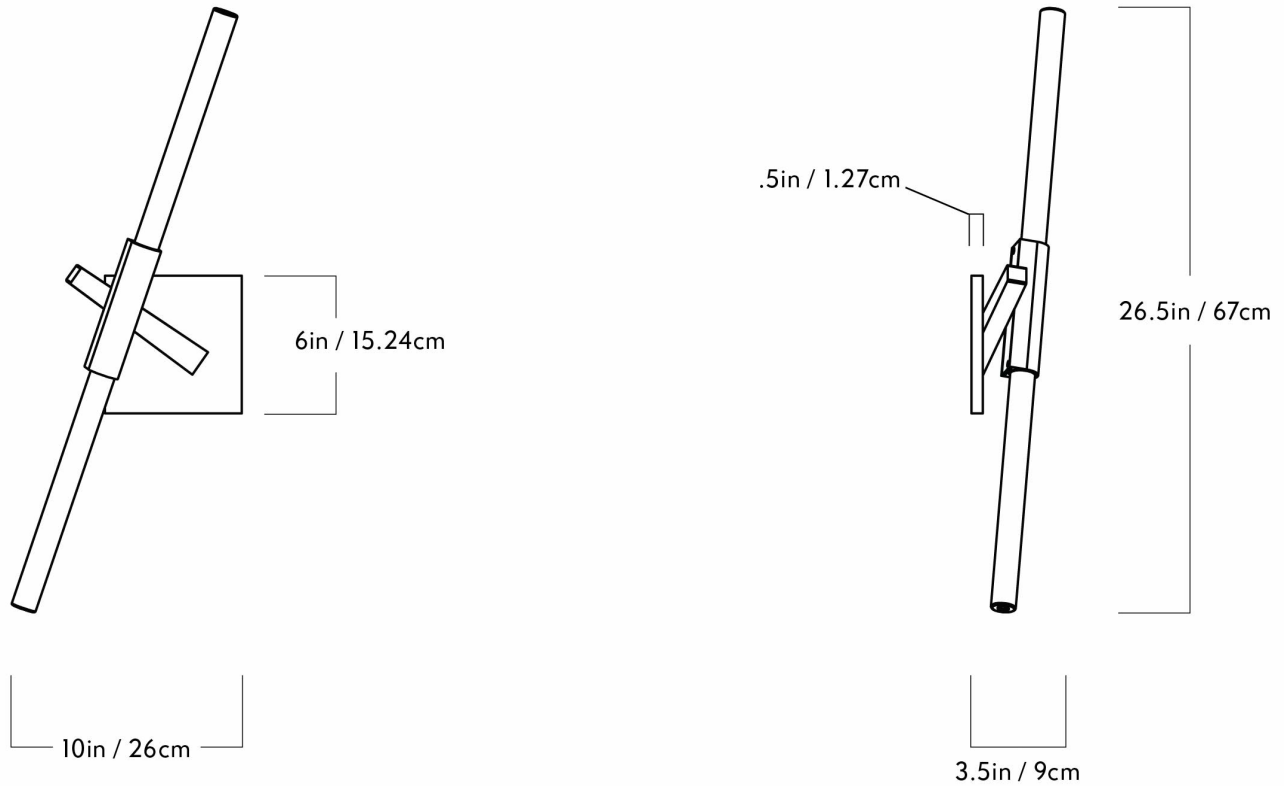

AGNES SCONCE — 2 LIGHTS

LINDSEY ADELMAN FOR ROLL & HILL

DESIGNER

Lindsey Adelman

MANUFACTURER

Roll & Hill

ORIGIN

United States

PRODUCTION

Made to Order

WEIGHT

4.5 lbs.

CERTIFICATIONS

UL, cUL (120V). CE, CB (240V).

MATERIALS/FINISHES

Glass and machined aluminum, available in a black, bronze, polished nickel, or brushed brass finish.

DIMENSIONS

Canopy: L 6" x W 1.27" x H 6"

Fixture: L 10" x W 3.5" x H 26.5"

ILLUMINATION

120V/240V: G9, 2 x 3 Watt LED, 6 Watts, 200 Lumens, 2700 Kelvin, CRI 90+, 50,000 Hours Bulb Life, Triac or ELV dimming.