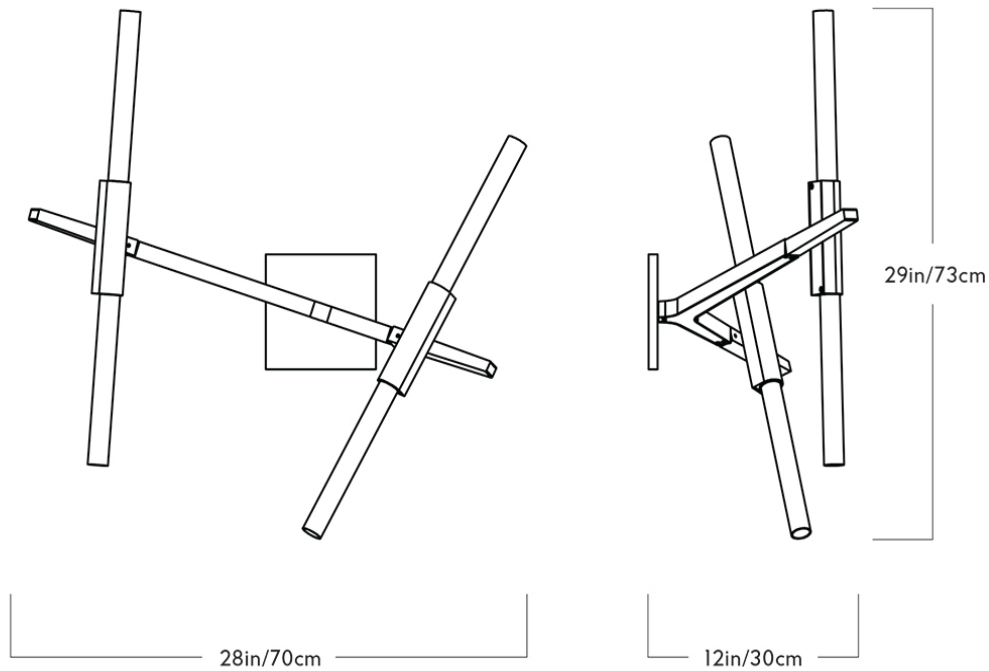

AGNES SCONCE — 4 LIGHTS

LINDSEY ADELMAN FOR ROLL & HILL

DESIGNER

Lindsey Adelman

MANUFACTURER

Roll & Hill

ORIGIN

United States

PRODUCTION

Made to Order

WEIGHT

4.5lbs

CERTIFICATIONS

UL, cUL (120V). CE, CB (240V).

DISCLAIMER

120V includes bulbs, 240V does not include bulbs.

MATERIALS/FINISHES

Glass and machined aluminum with black, bronze, polished nickel or brushed brass finish.

DIMENSIONS

W 28" x D 12" x H 29"

ILLUMINATION

120V Incandescent: E17, 4 x 25 Watt T6½ incandescent, 100 Watts, 400 Lumens, 2700 Kelvin, Triac or ELV Dimming.

120V/240V LED: G9, 4 x 3 Watt JCD LED, 12 Watts, 400 Lumens, 2700 Kelvin, ELV Dimming.

BACKPLATE

6" square in matching metal finish.