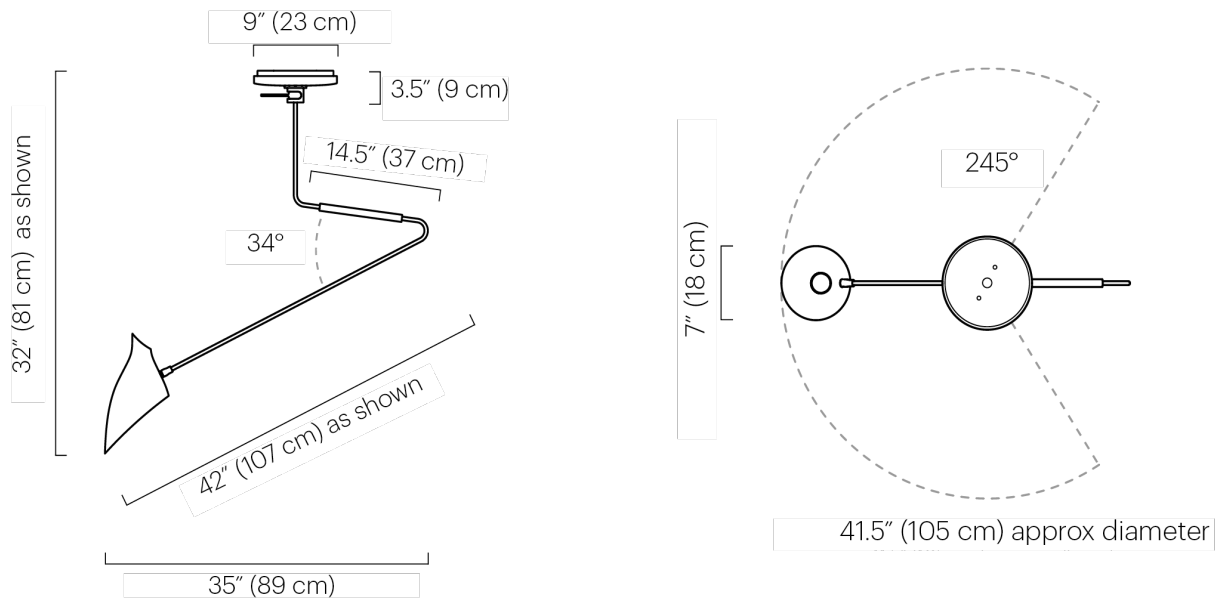

AKIMBO NO. 424

DAVID WEEKS

DESIGNER

David Weeks

ORIGIN

Made in the United States.

PRODUCTION

Made to Order

WEIGHT

5lbs

MATERIALS/FINISHES

Plated brass frame, powder coated aluminum shades, powder coated steel counterweight, powder coated and plated aluminum ceiling mount. Black Satin (ivory satin interior), Grey Gloss (ivory satin interior), Ivory Satin (ivory satin interior) shade. Custom colors available upon request. Brushed Brass and Polished Nickel hardware.

DIMENSIONS

D 35" x W 7" x H 26.5"

Max overall drop: 169"

Min. overall drop: 32"

Shade: L 13.5" x W 7" x D 9"

CARE

Additional weight support recommended for junction box installation. Indoor use and dry locations only.

ILLUMINATION

120V: A19 medium base, 60W max.

220-240V: E27 base, 60W max.

Bulbs not included. Halogen bulbs not recommended.

SUSPENSION

Specify drop length. Fixed drop not adjustable on site. Ceiling mount consistent with shade color. Hardware finish consistent with frame finish. Counterweight is