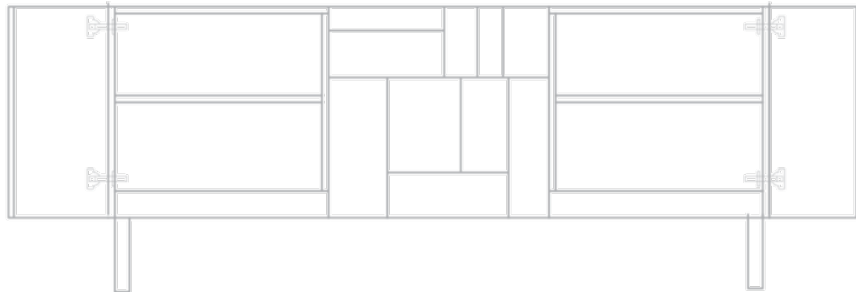

# ALBA SIDEBOARD

PINCH

# ALBA SIDEBORD

PINCH

71"

21"

29.5"

DESIGNER  
Pinch

ORIGIN  
United Kingdom

PRODUCTION  
Made to Order

DATE  
2008

MATERIALS  
Lacquered exterior. European Oak with white oil finish, or black American walnut with lacquer finish interior.

DIMENSIONS  
L 71" x W 21" x H 29.5"