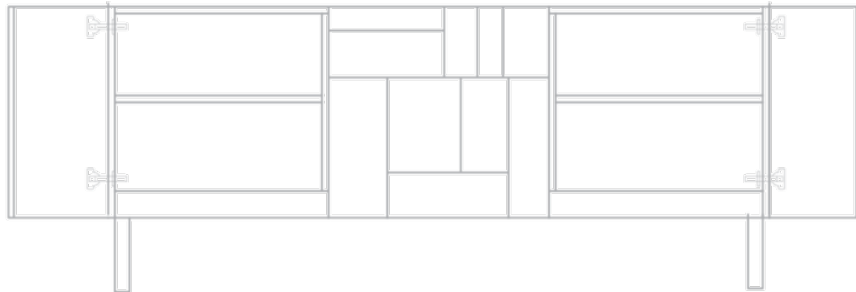

ALBA SIDEBOARD

PINCH

ALBA SIDEBORD

PINCH

71"

21"

29.5"

DESIGNER
Pinch

ORIGIN
United Kingdom

PRODUCTION
Made to Order

DATE
2008

MATERIALS
Lacquered exterior. European Oak with white oil finish, or black American walnut with lacquer finish interior.

DIMENSIONS
L 71" x W 21" x H 29.5"