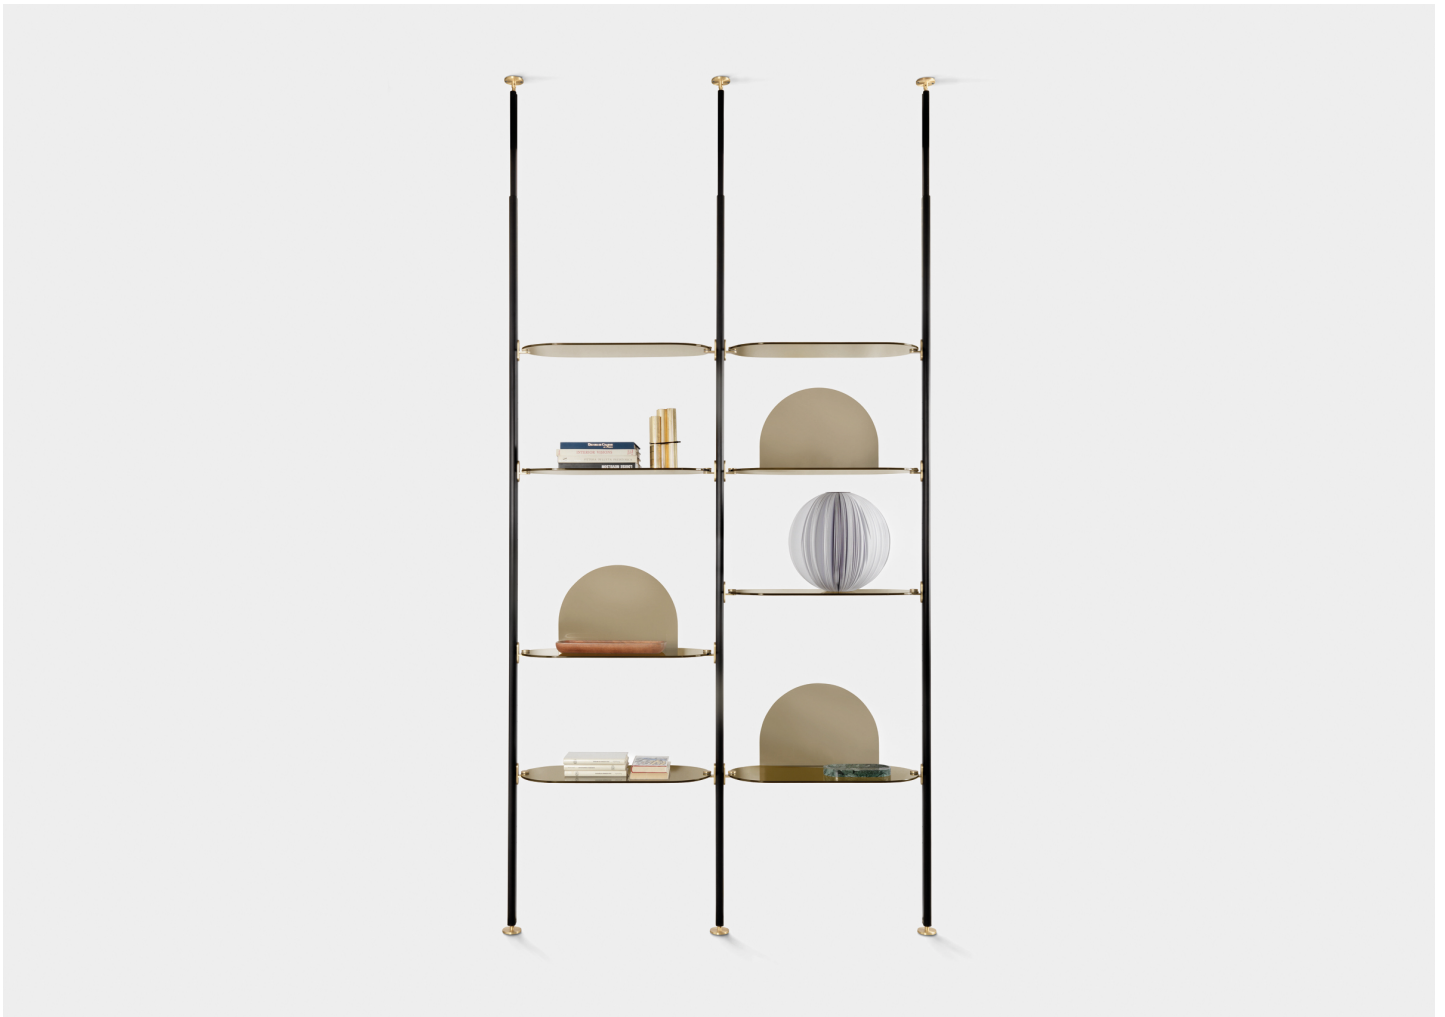

ALBA STORAGE SYSTEM

BERNHARDT & VELLA FOR ARFLEX

DESIGNER
Bernhardt & Vella

MANUFACTURER
Arflex

ORIGIN
Italy

PRODUCTION
Made to Order

DATE
2018

MATERIALS
Black Anodized Aluminum or Satin Anodized Aluminum. Tempered Glass with Satin Brass detailing.

DIMENSIONS
Dimensions vary based on the composition and number of units selected. Please inquire directly for more information.