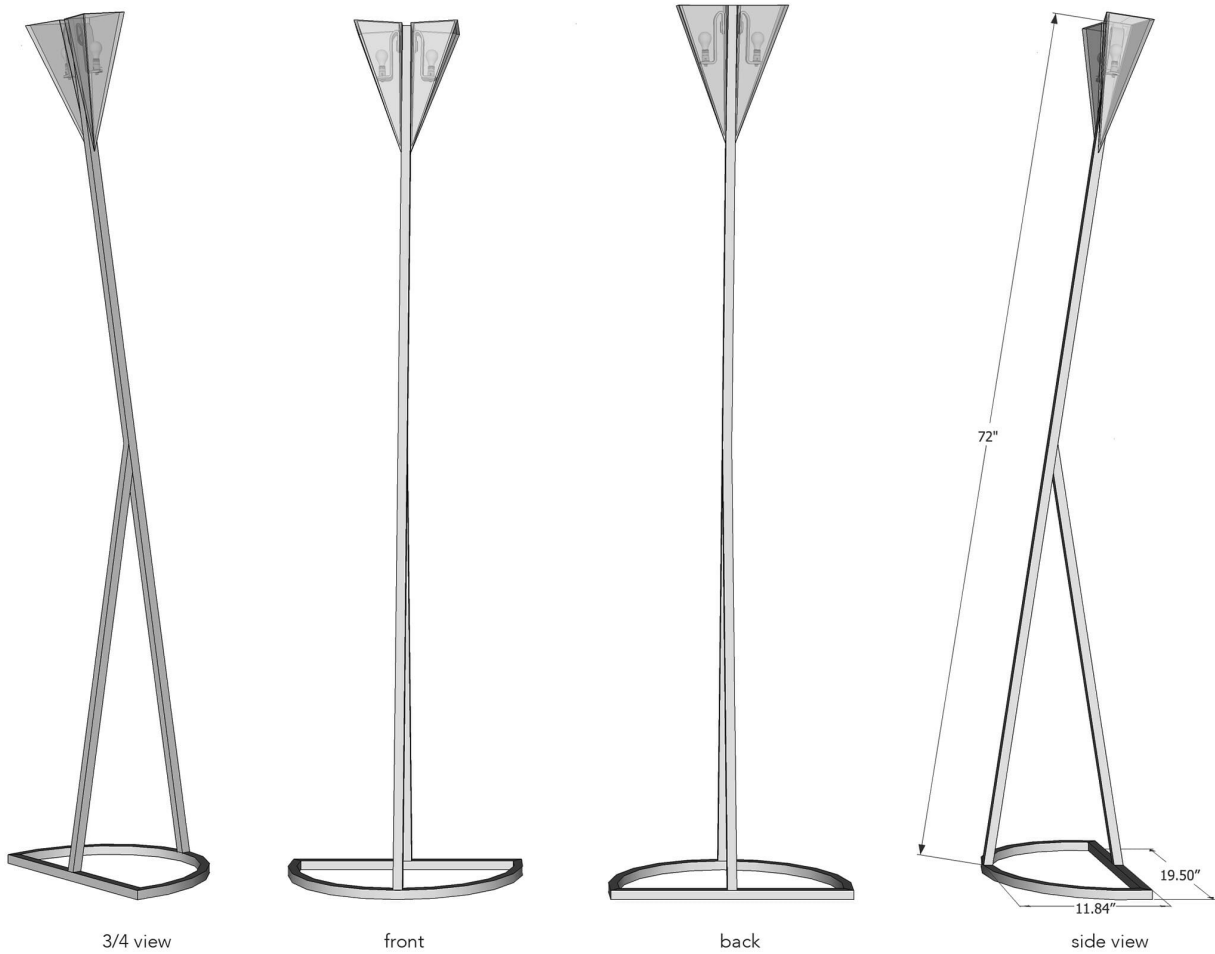

AN NUR FLOOR LAMP

BIANCO LIGHT + SPACE

AN NUR FLOOR LAMP

BIANCO LIGHT + SPACE

DESIGNER

Bianco Light + Space

ORIGIN

United States

PRODUCTION

Made to Order

DATE

2015

WEIGHT

15 lbs.

MATERIALS

Linear brushed brass and celadon color hand blown glass.

DIMENSIONS

Fixture: L 19.5" x W 11.84" x H 72"

Base: L 19" x W 11.84"

ILLUMINATION

120V: Candelabra socket, 2 x 25 watts, foot toggle switch.