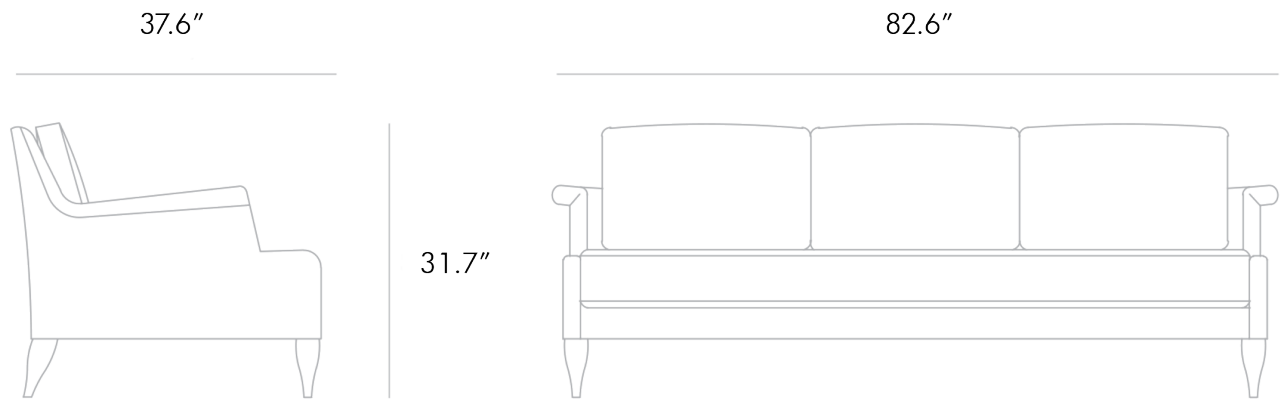

ANGELO SOFA

PINCH

DESIGNER

Pinch

ORIGIN

United Kingdom

PRODUCTION

Made to Order

DATE

2018

UPHOLSTERY REQUIREMENTS

Fabric: 15.5 yd

MATERIALS

Legs in solid European oak with clear oil finish or solid black American walnut with clear oil finish. Feather and natural fiber cushion.

DIMENSIONS

W 82.6" x D 37.6 x H 31.7"

Seat height: 15"