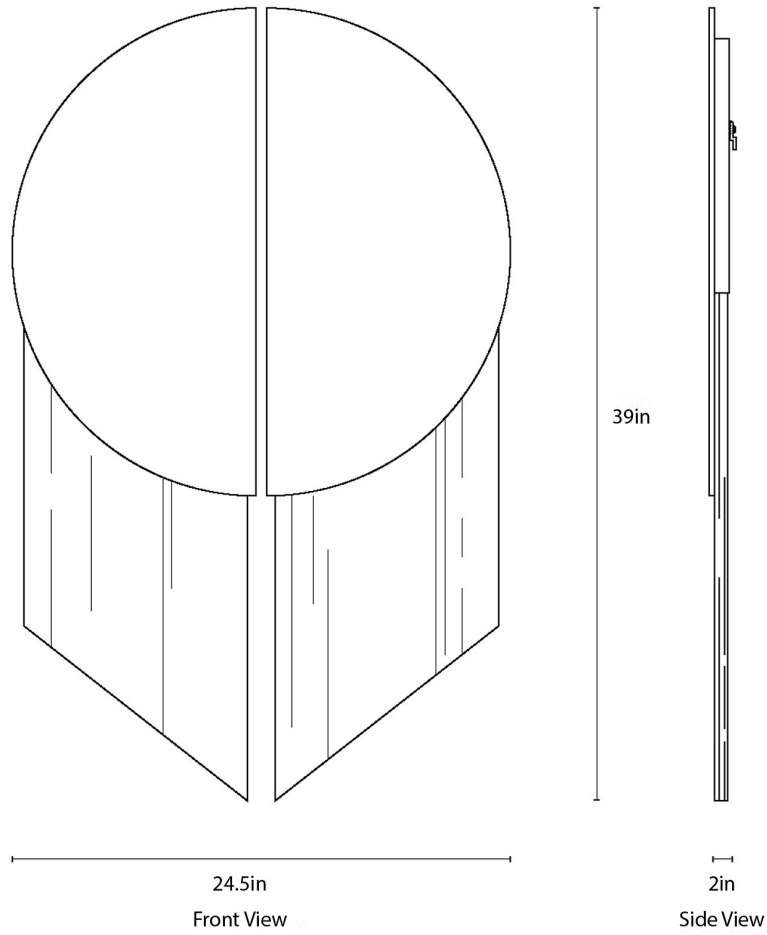

# APOLLO MIRROR

BEN & AJA BLANC

DESIGNER  
Ben & Aja Blanc

ORIGIN  
United States

PRODUCTION  
Made to Order

WEIGHT  
14 lbs.

MATERIALS  
Mirrored Glass, Silk, Mohair, Wool, Brass.

DIMENSIONS  
L 39" x W 2" x H 24.5"