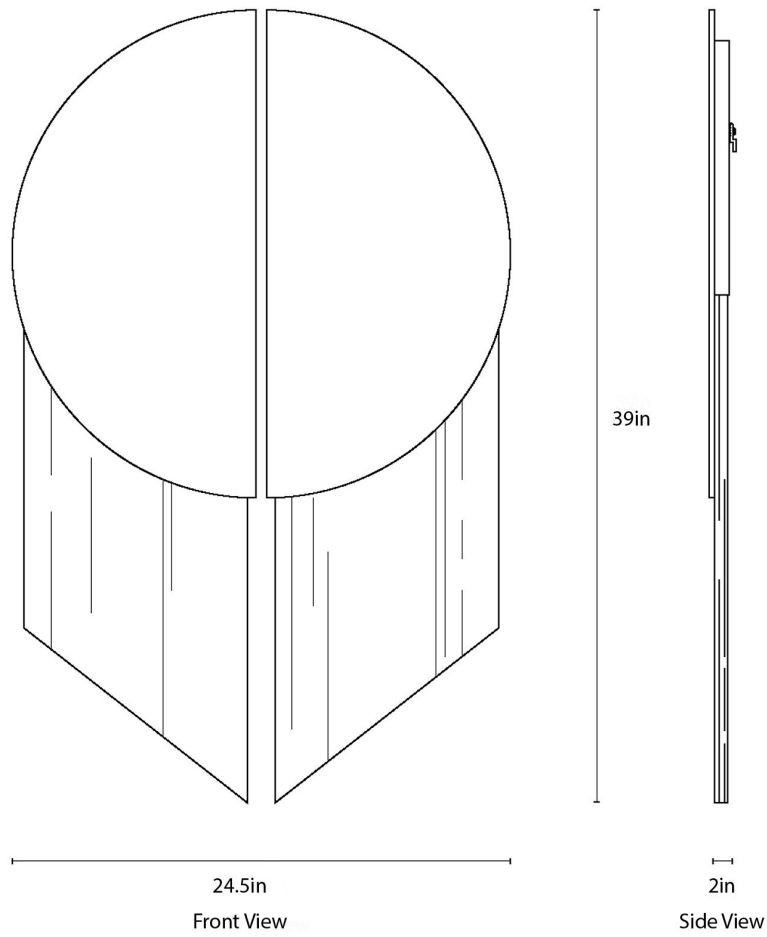

APOLLO MIRROR

BEN & AJA BLANC

APOLLO MIRROR

BEN & AJA BLANC

DESIGNER
Ben & Aja Blanc

ORIGIN
United States

PRODUCTION
Made to Order

WEIGHT
14 lbs.

MATERIALS
Mirrored Glass, Silk, Mohair, Wool, Brass.

DIMENSIONS
L 39" x W 2" x H 24.5"