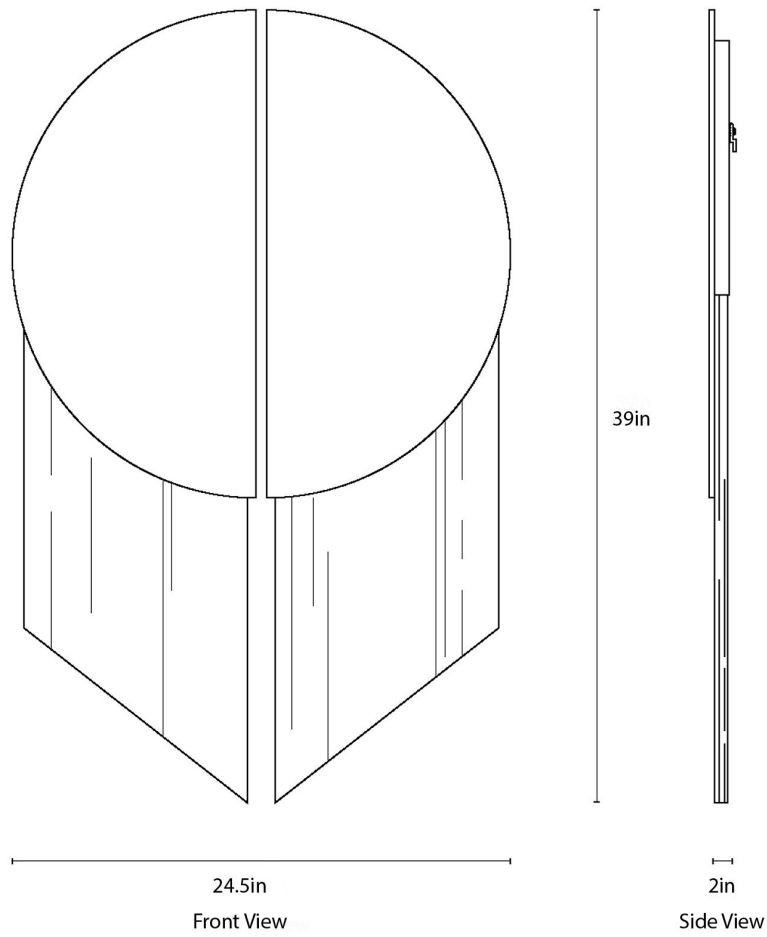

APOLLO MIRROR

BEN & AJA BLANC

APOLLO MIRROR

BEN & AJA BLANC

DESIGNER
Ben & Aja Blanc

ORIGIN
United States

PRODUCTION
Made to Order

WEIGHT
14 lbs

MATERIALS
Mirrored glass, silk, mohair, wool, brass.

DIMENSIONS
W 39" x D 2" x H 24.5"