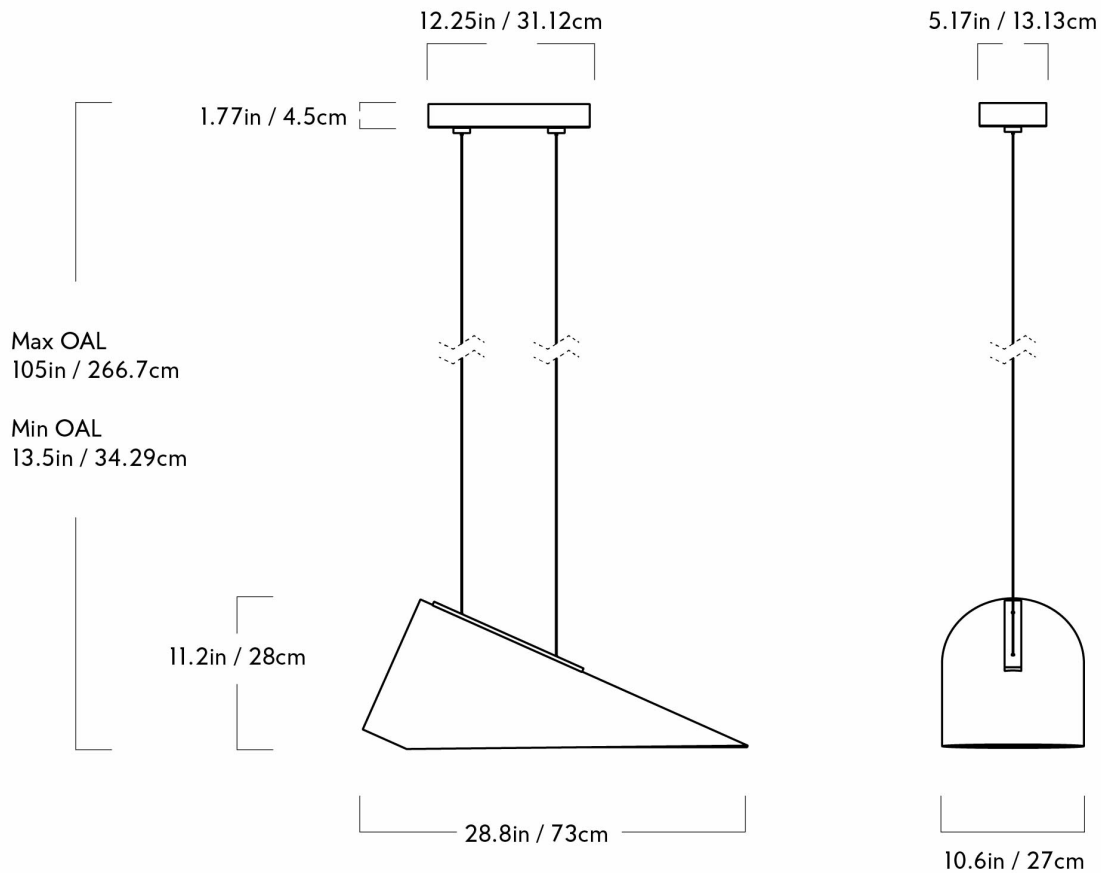

# ARBOR PENDANT 01

KARL ZAHN FOR ROLL & HILL

DESIGNER  
Karl Zahn

MANUFACTURER  
Roll & Hill

ORIGIN  
United States

PRODUCTION  
Made to Order

DATE  
2019

WEIGHT  
10 lbs.

CERTIFICATIONS  
UL, cUL (120V), CE (240V).

MATERIALS  
Aluminum, stainless steel, oak veneer in a blackened steel finish.

DIMENSIONS  
Canopy: L 12.25" x W 5.17" x H 1.77"  
Fixture: L 28.8" x W 10.6" x H 11.2"  
Overall Height: Min: 13.5", Max: 105"

ILLUMINATION  
120V/240V: Integrated LED, 9 Watts, 850 Lumens, 2700K, 90 CRI Color Temperature, 50,000 Hours Bulb Life, TRIAC, ELV, or 0-10V Dimming.

SUSPENSION  
A 96" site-adjustable cable is included with purchase.