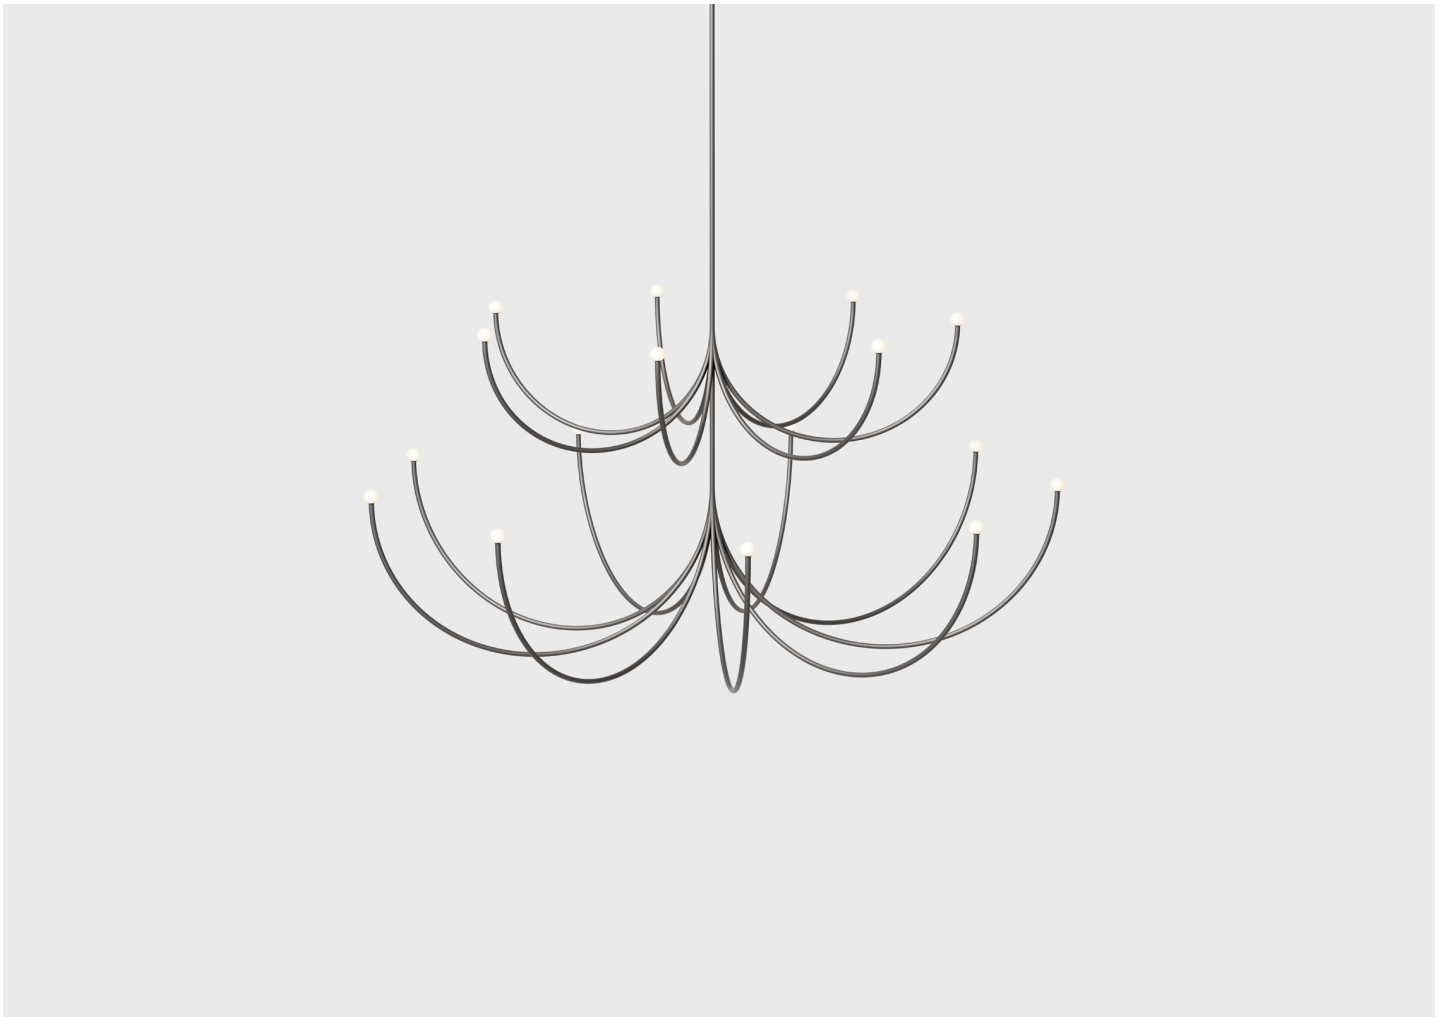

# ARCA 2-TIER CHANDELIER — MEDIUM / LARGE

PHILIPPE MALOUIN FOR MATTER MADE

DESIGNER  
Philippe Malouin

MANUFACTURER  
Matter Made

PRODUCTION  
Made to Order

DATE  
2017

WEIGHT  
16 lbs.

DISCLAIMER  
Please note: custom drops are made to order and cannot be adjusted on site.

MATERIALS  
Glass & Brass. Available in a Nickel Chrome, Satin Blackened Brass, or Gloss White Powder Coat finish.

DIMENSIONS  
L 50" x W 50" x H 29"

ILLUMINATION  
LED/CRI 90 - 2700 Kelvin - 1400 Lumens - 15.3 Watts. Dimmable.

SUSPENSION  
Includes 36" drop. Longer lengths available upon request.

CANOPY  
Dia. 6"