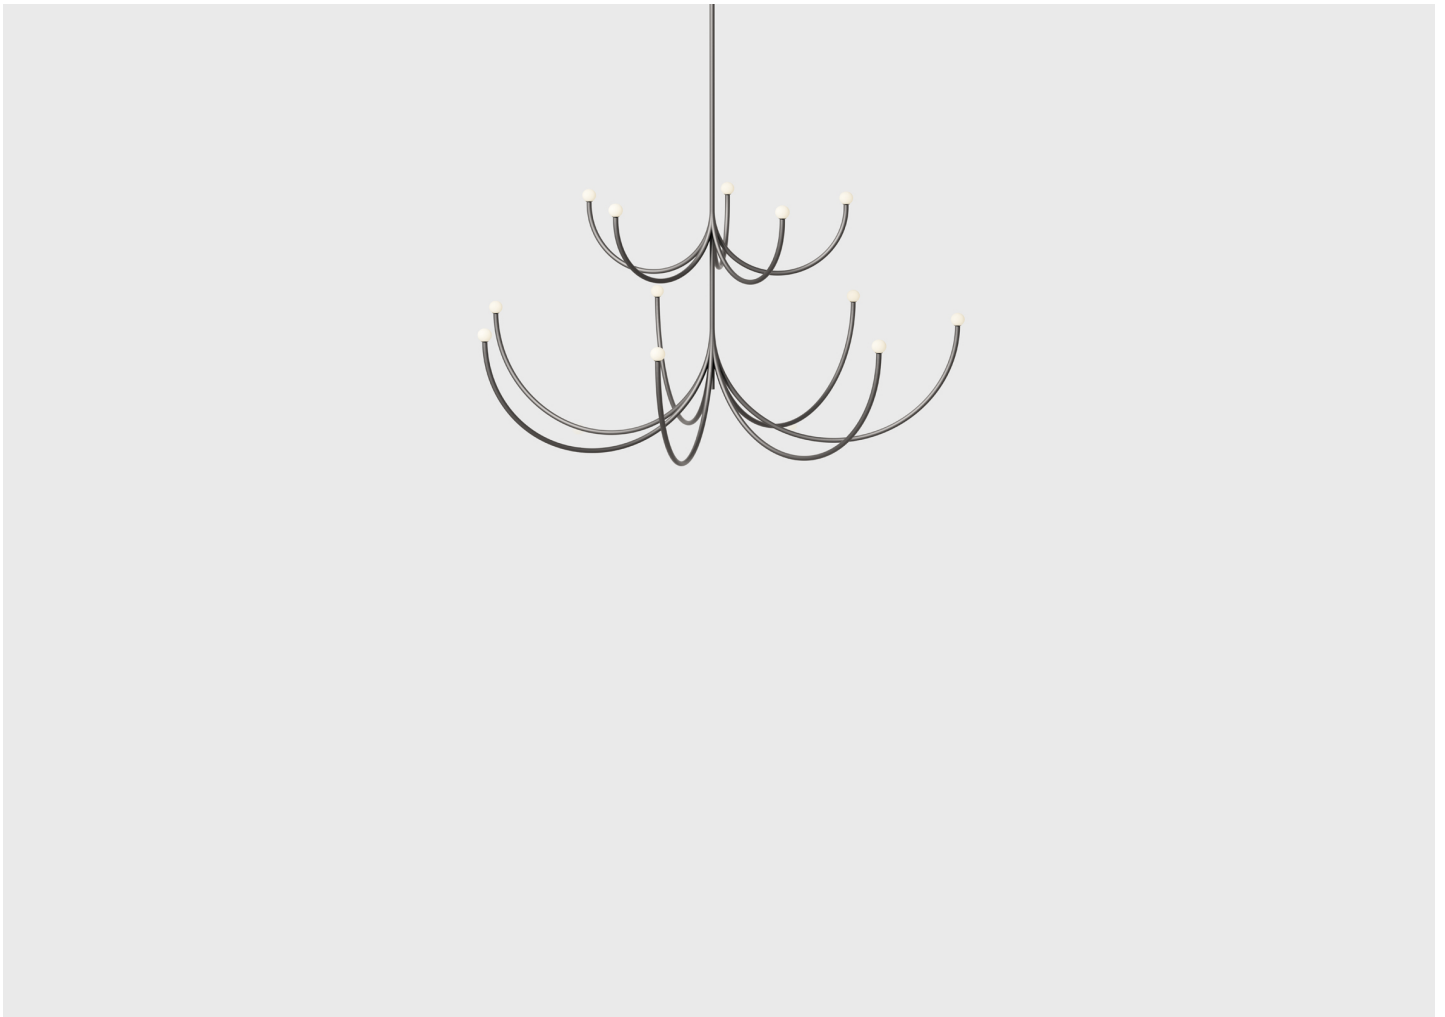

ARCA 2-TIER CHANDELIER — SMALL / MEDIUM

PHILIPPE MALOUIN FOR MATTER MADE

DESIGNER

Philippe Malouin

MANUFACTURER

Matter Made

PRODUCTION

Made to Order

DATE

2017

WEIGHT

12 lbs.

DISCLAIMER

Please note: custom drops are made to order and cannot be adjusted on site.

MATERIALS

Glass & Brass. Available in a Nickel Chrome, Satin Blackened Brass, or Gloss White Powder Coat finish.

DIMENSIONS

L 35.4" x W 35.4" x H 20.5"

ILLUMINATION

LED/CRI 90 - 2700 Kelvin - 1045 Lumens - 11.5 Watts. Dimmable.

SUSPENSION

Includes 36" drop. Longer lengths available upon request.

CANOPY

Dia. 6"