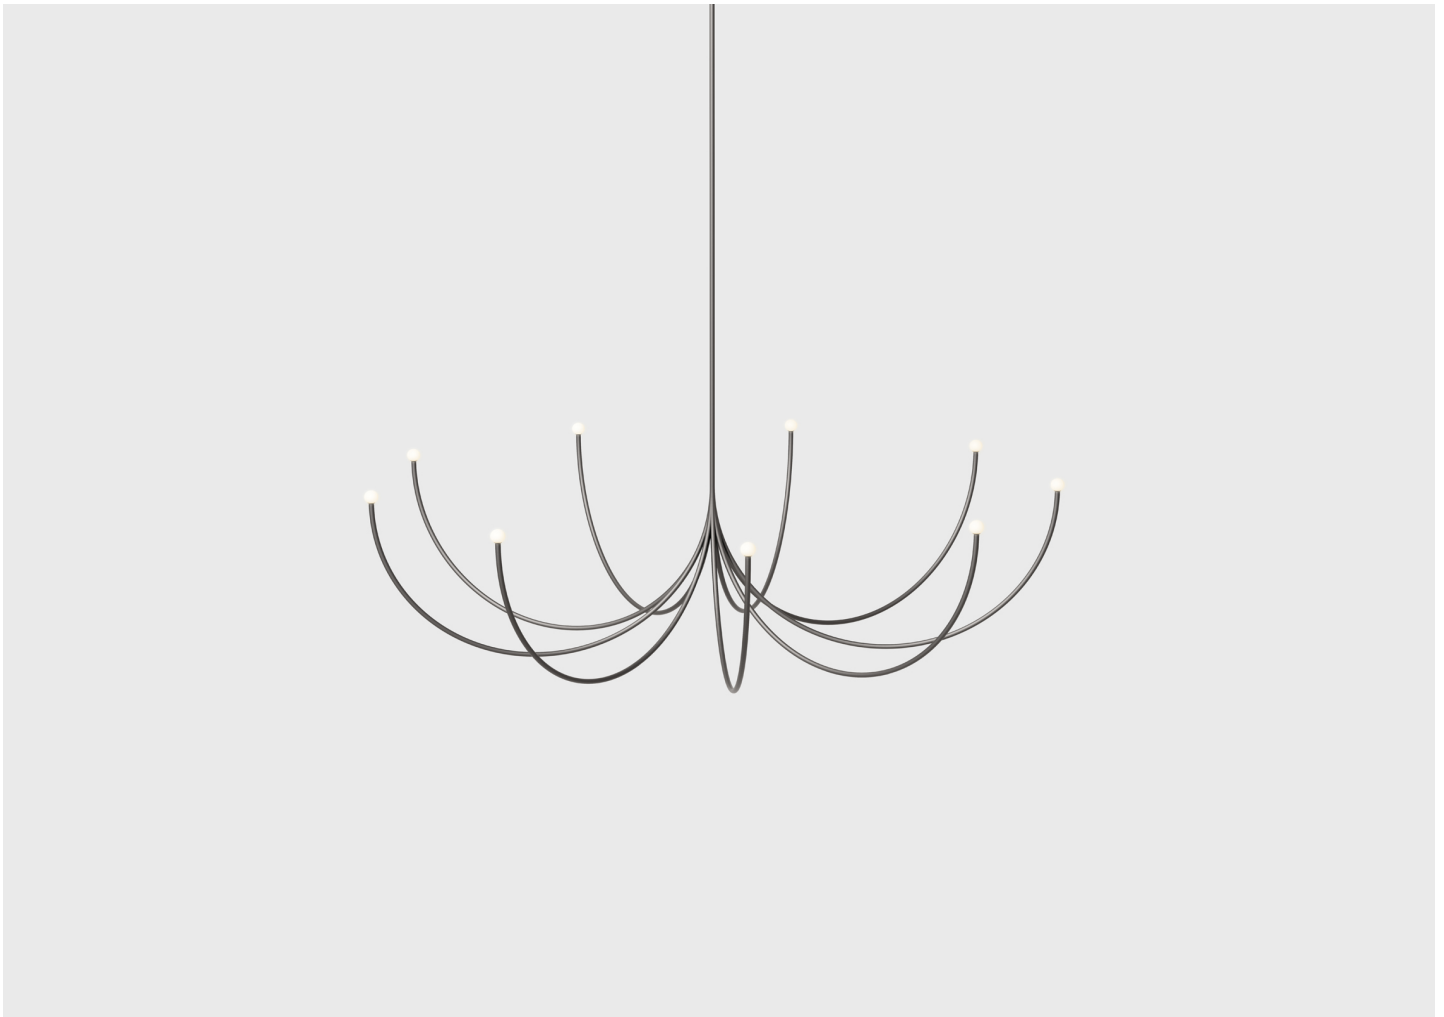

ARCA SINGLE TIER CHANDELIER — LARGE

PHILIPPE MALOUIN FOR MATTER MADE

DESIGNER
Philippe Malouin

MANUFACTURER
Matter Made

PRODUCTION
Made to Order

DATE
2017

WEIGHT
9 lbs.

DISCLAIMER
Please note: custom drops are made to order and cannot be adjusted on site.

MATERIALS
Glass & Brass. Available in a Nickel Chrome, Satin Blackened Brass, or Gloss White Powder Coat finish.

DIMENSIONS
L 50" x W 50" x H 14"

ILLUMINATION
LED/CRI 90 - 2700 Kelvin - 786 Lumens - 8.6 Watts. Dimmable.

SUSPENSION
Includes 36" drop. Longer lengths available upon request.

CANOPY
Dia. 6"