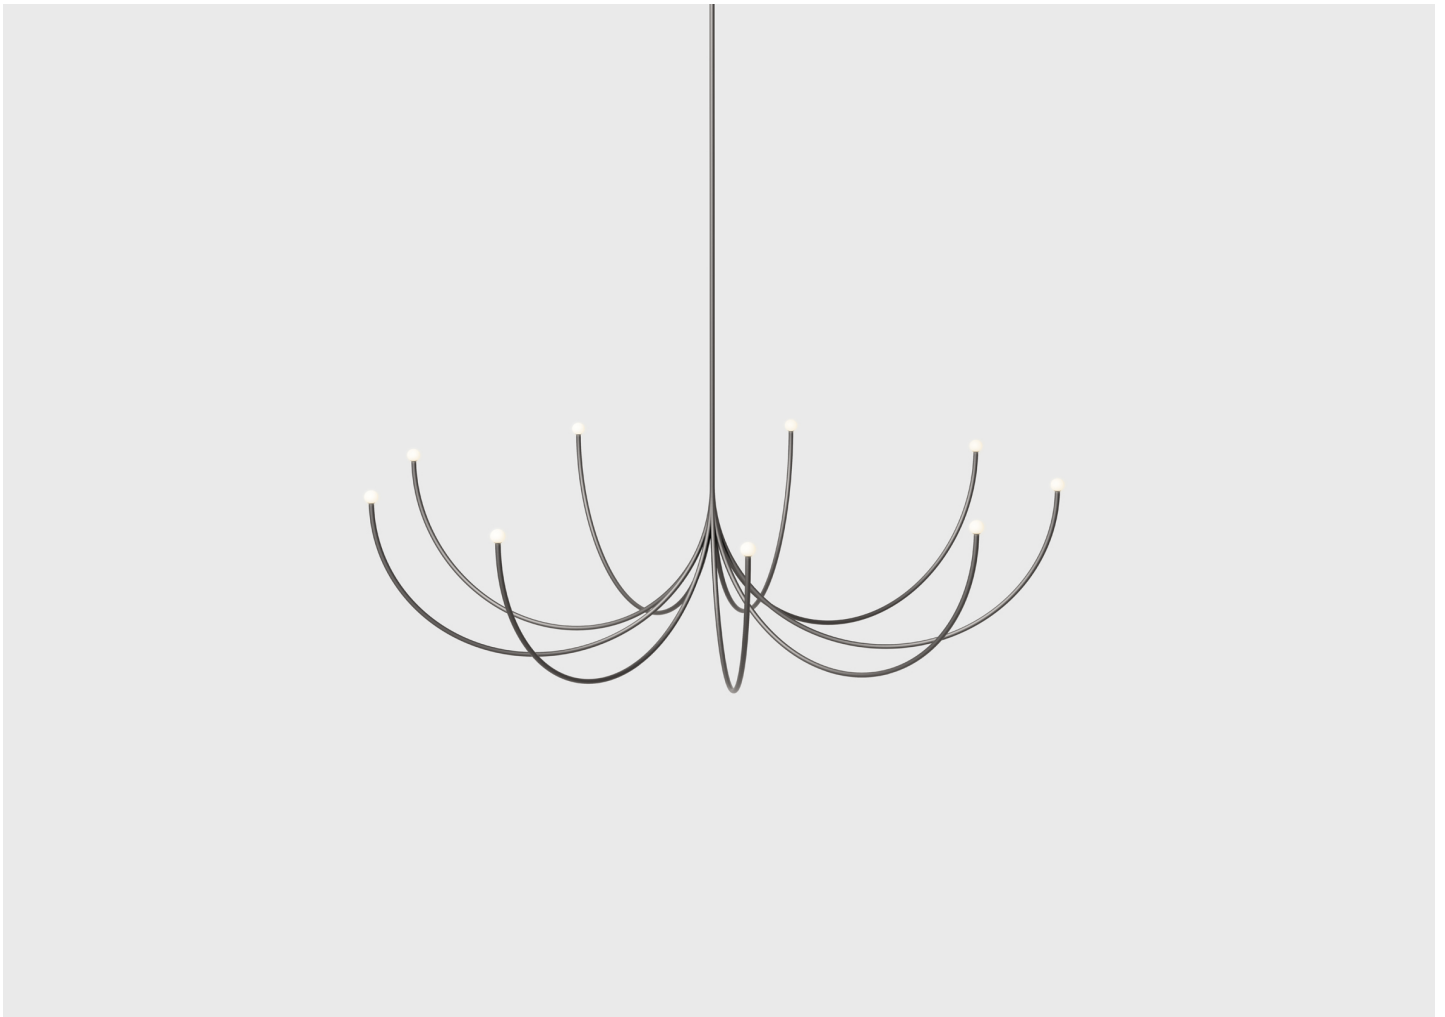

# ARCA SINGLE TIER CHANDELIER — LARGE

PHILIPPE MALOUIN FOR MATTER MADE

DESIGNER  
Philippe Malouin

MANUFACTURER  
Matter Made

PRODUCTION  
Made to Order

DATE  
2017

WEIGHT  
9 lbs.

DISCLAIMER  
Please note: custom drops are made to order and cannot be adjusted on site.

MATERIALS  
Glass & Brass. Available in a Nickel Chrome, Satin Blackened Brass, or Gloss White Powder Coat finish.

DIMENSIONS  
L 50" x W 50" x H 14"

ILLUMINATION  
LED/CRI 90 - 2700 Kelvin - 786 Lumens - 8.6 Watts. Dimmable.

SUSPENSION  
Includes 36" drop. Longer lengths available upon request.

CANOPY  
Dia. 6"