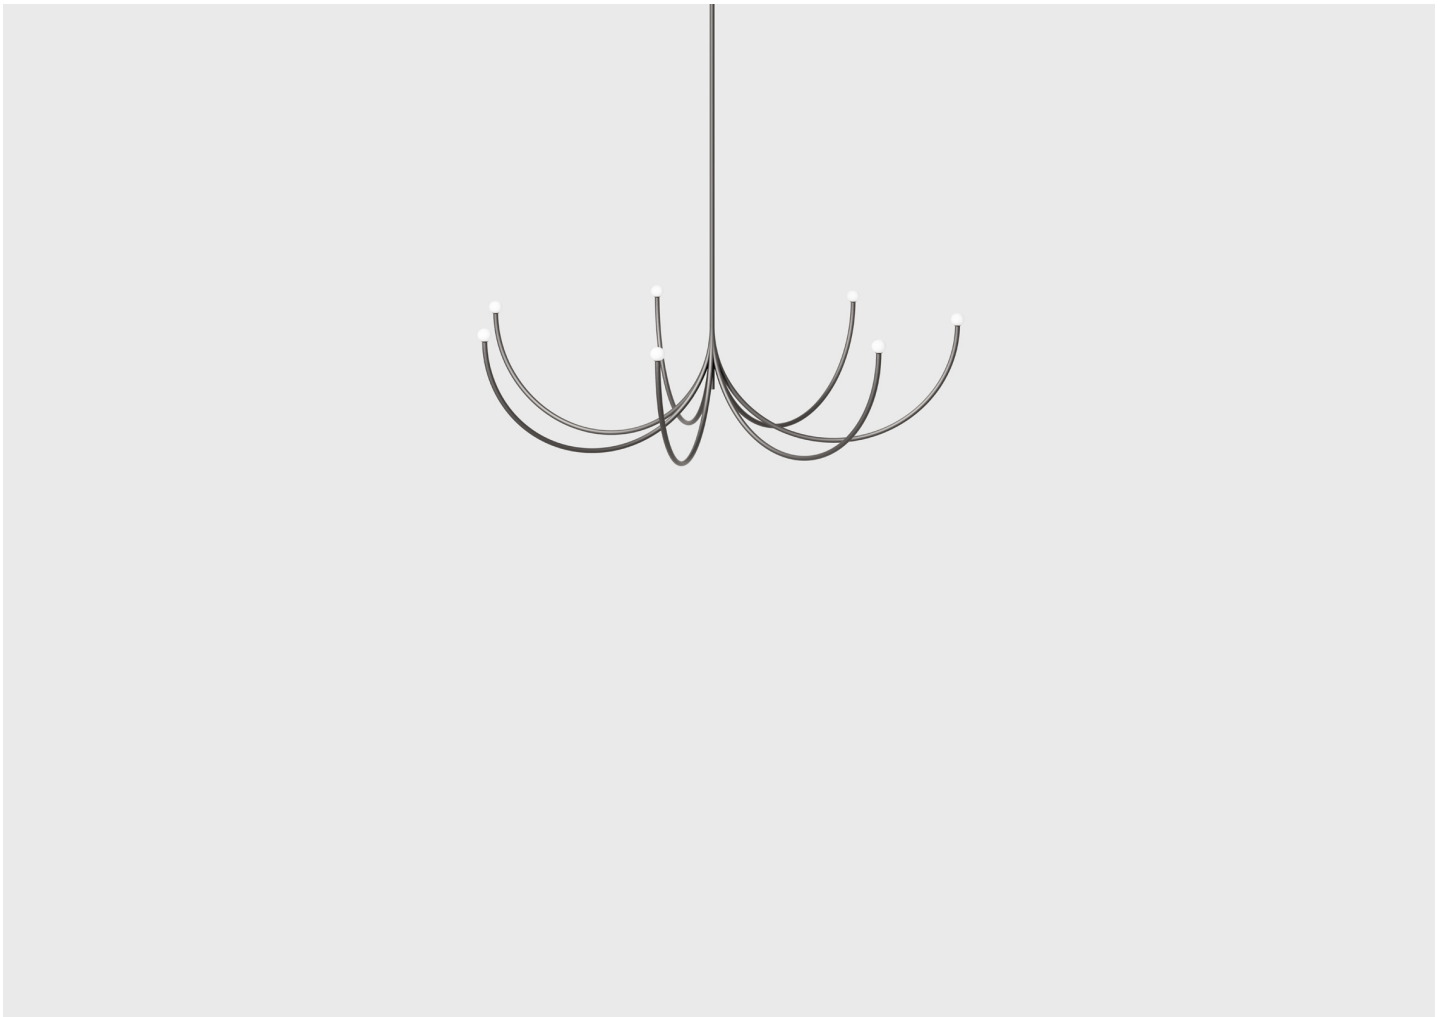

# ARCA SINGLE TIER CHANDELIER — MEDIUM

PHILIPPE MALOUIN FOR MATTER MADE

DESIGNER  
Philippe Malouin

MANUFACTURER  
Matter Made

PRODUCTION  
Made to Order

DATE  
2017

WEIGHT  
7 lbs.

DISCLAIMER  
Please note: custom drops are made to order and cannot be adjusted on site.

MATERIALS  
Glass & Brass. Available in a Nickel Chrome, Satin Blackened Brass, or Gloss White Powder Coat finish.

DIMENSIONS  
L 35.4" x W 35.4" x H 10"

ILLUMINATION  
LED/CRI 90 - 2700 Kelvin - 610 Lumens - 6.7 Watts. Dimmable.

SUSPENSION  
Includes 36" drop. Longer lengths available upon request.

CANOPY  
Dia. 6"