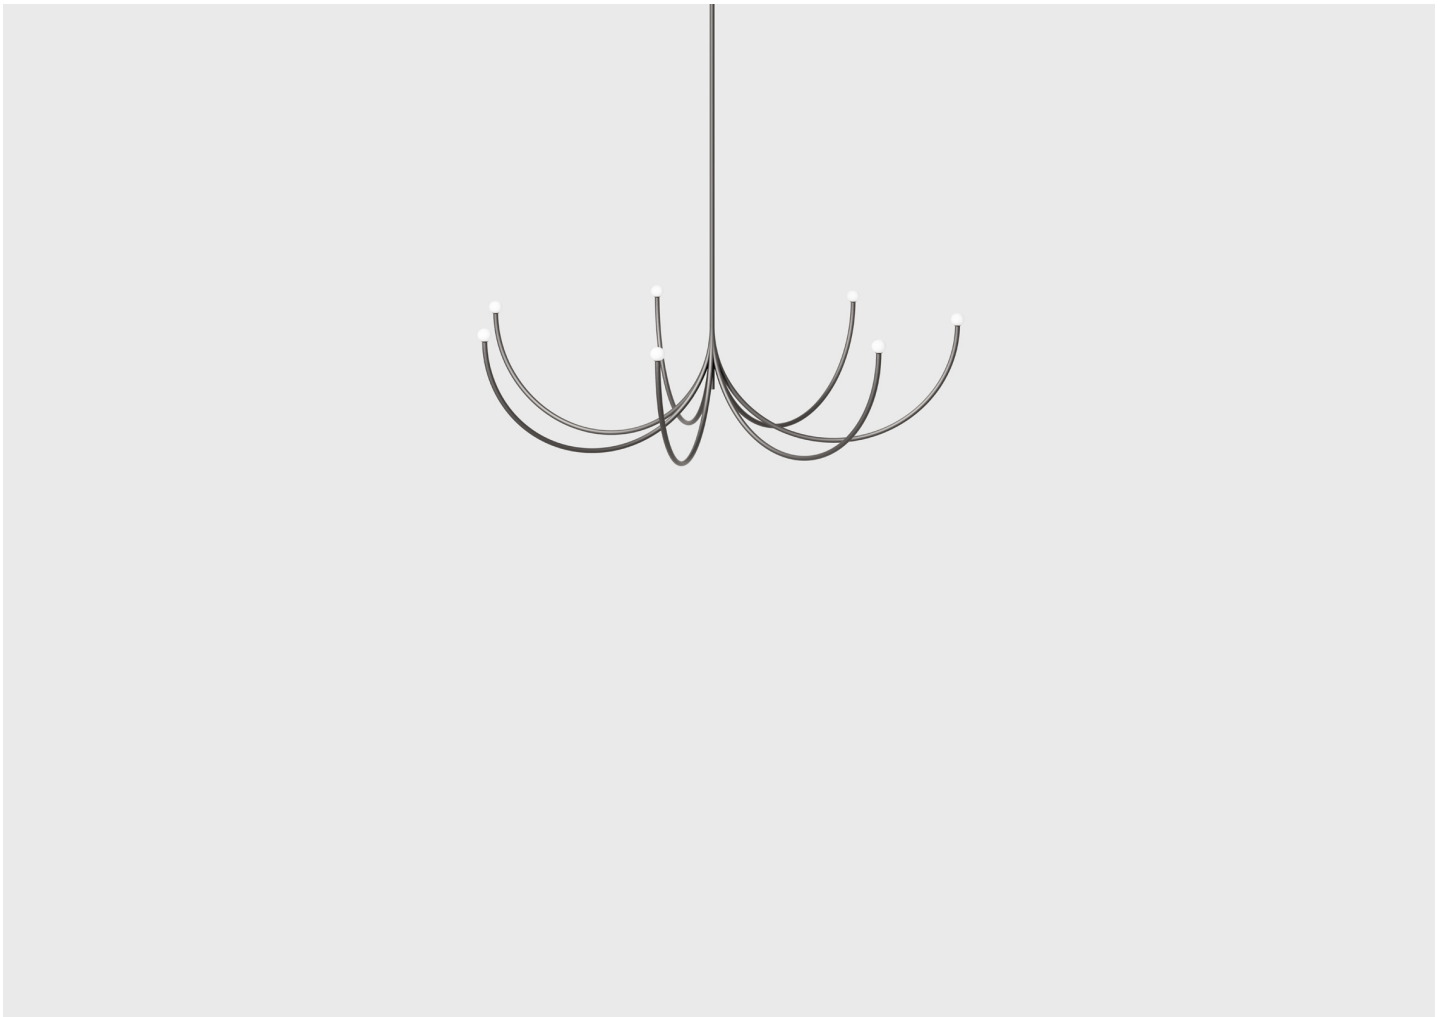

ARCA SINGLE TIER CHANDELIER — MEDIUM

PHILIPPE MALOUIN FOR MATTER MADE

DESIGNER
Philippe Malouin

MANUFACTURER
Matter Made

PRODUCTION
Made to Order

DATE
2017

WEIGHT
7 lbs.

DISCLAIMER
Please note: custom drops are made to order and cannot be adjusted on site.

MATERIALS
Glass & Brass. Available in a Nickel Chrome, Satin Blackened Brass, or Gloss White Powder Coat finish.

DIMENSIONS
L 35.4" x W 35.4" x H 10"

ILLUMINATION
LED/CRI 90 - 2700 Kelvin - 610 Lumens - 6.7 Watts. Dimmable.

SUSPENSION
Includes 36" drop. Longer lengths available upon request.

CANOPY
Dia. 6"