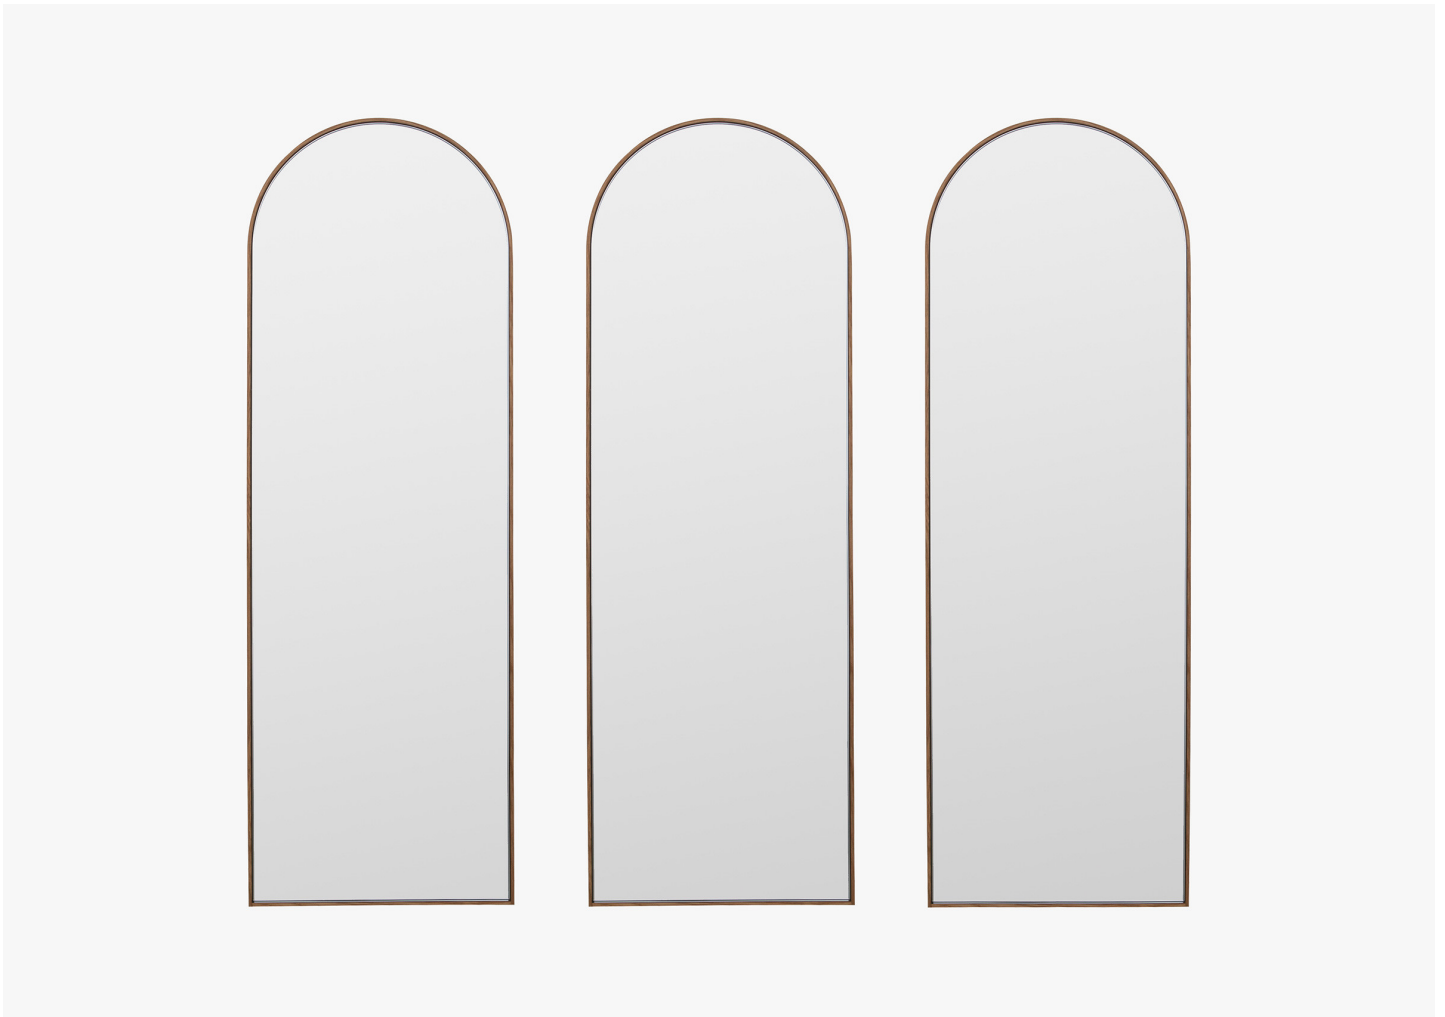

ARCADE MIRRORS

BOWER STUDIOS

MANUFACTURER
Bower Studios

ORIGIN
United States

PRODUCTION
Made to Order

WEIGHT
15lbs

DISCLAIMER
Sold as a set of three, please inquire directly for purchasing individually. This mirror must be hung with the included mounting hardware, not leaned against the wall.

MATERIALS
Mirror, steam bent walnut or white oak frame.

DIMENSIONS
W 12" x D 1" x H 36" (individual mirror).