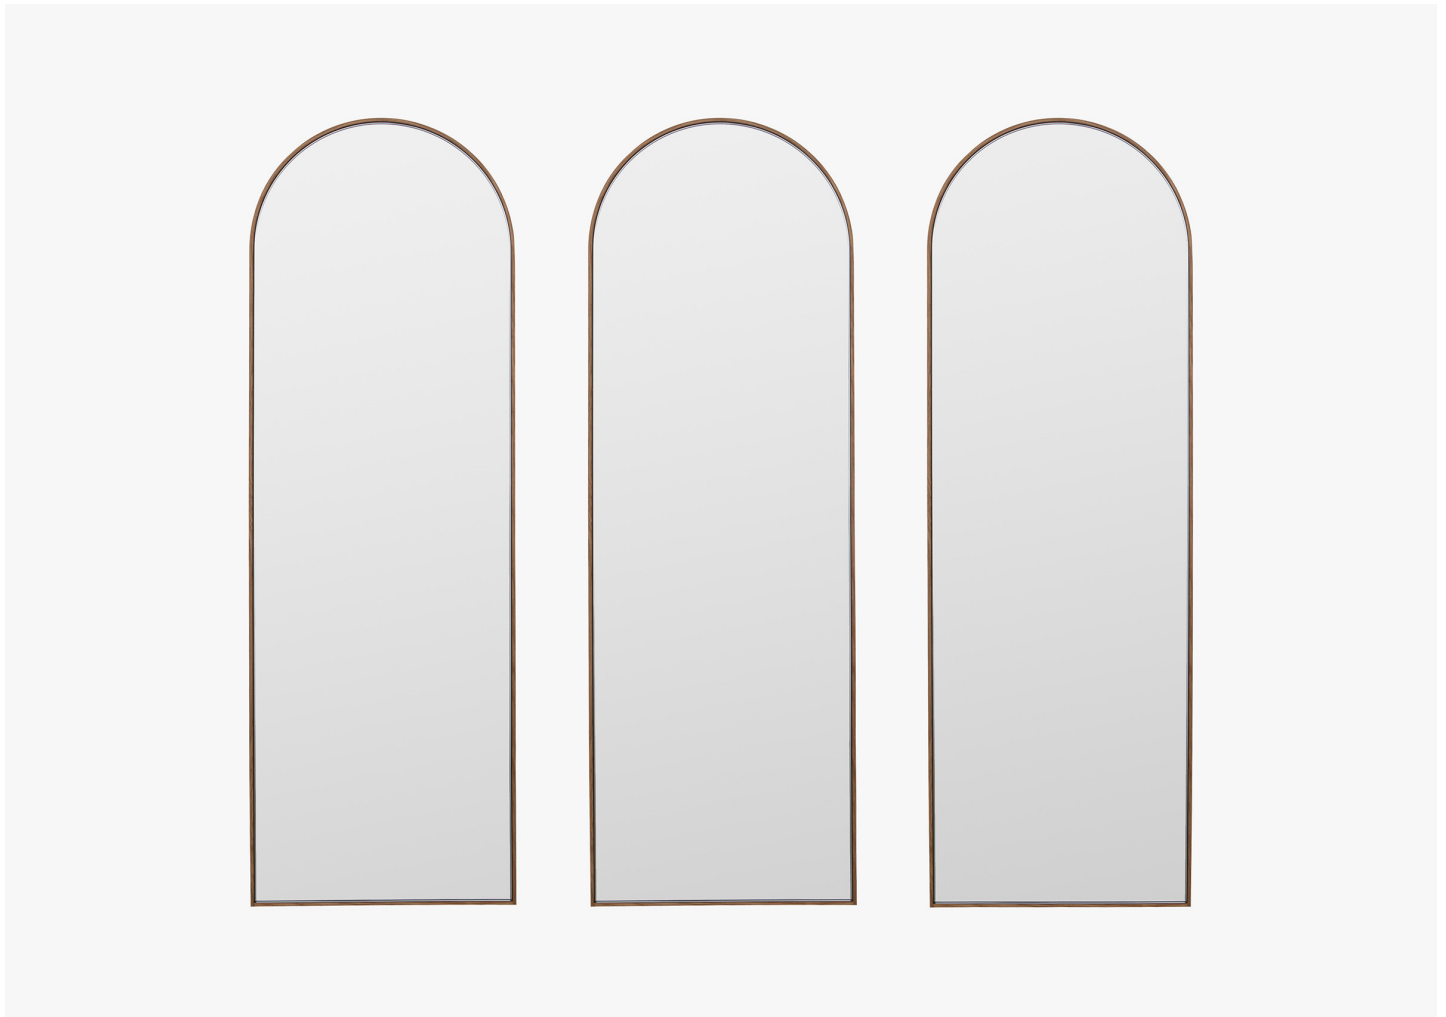

ARCADE MIRRORS

BOWER STUDIOS

MANUFACTURER
Bower Studios

ORIGIN
United States

PRODUCTION
Made to Order

WEIGHT
15 lbs.

DISCLAIMER
This mirror must be hung with the included mounting hardware, not leaned against the wall.

MATERIALS
Mirror. Steam-bent Walnut or White Oak frame.

DIMENSIONS
W 12" x D 1" x H 36" (individual mirror).