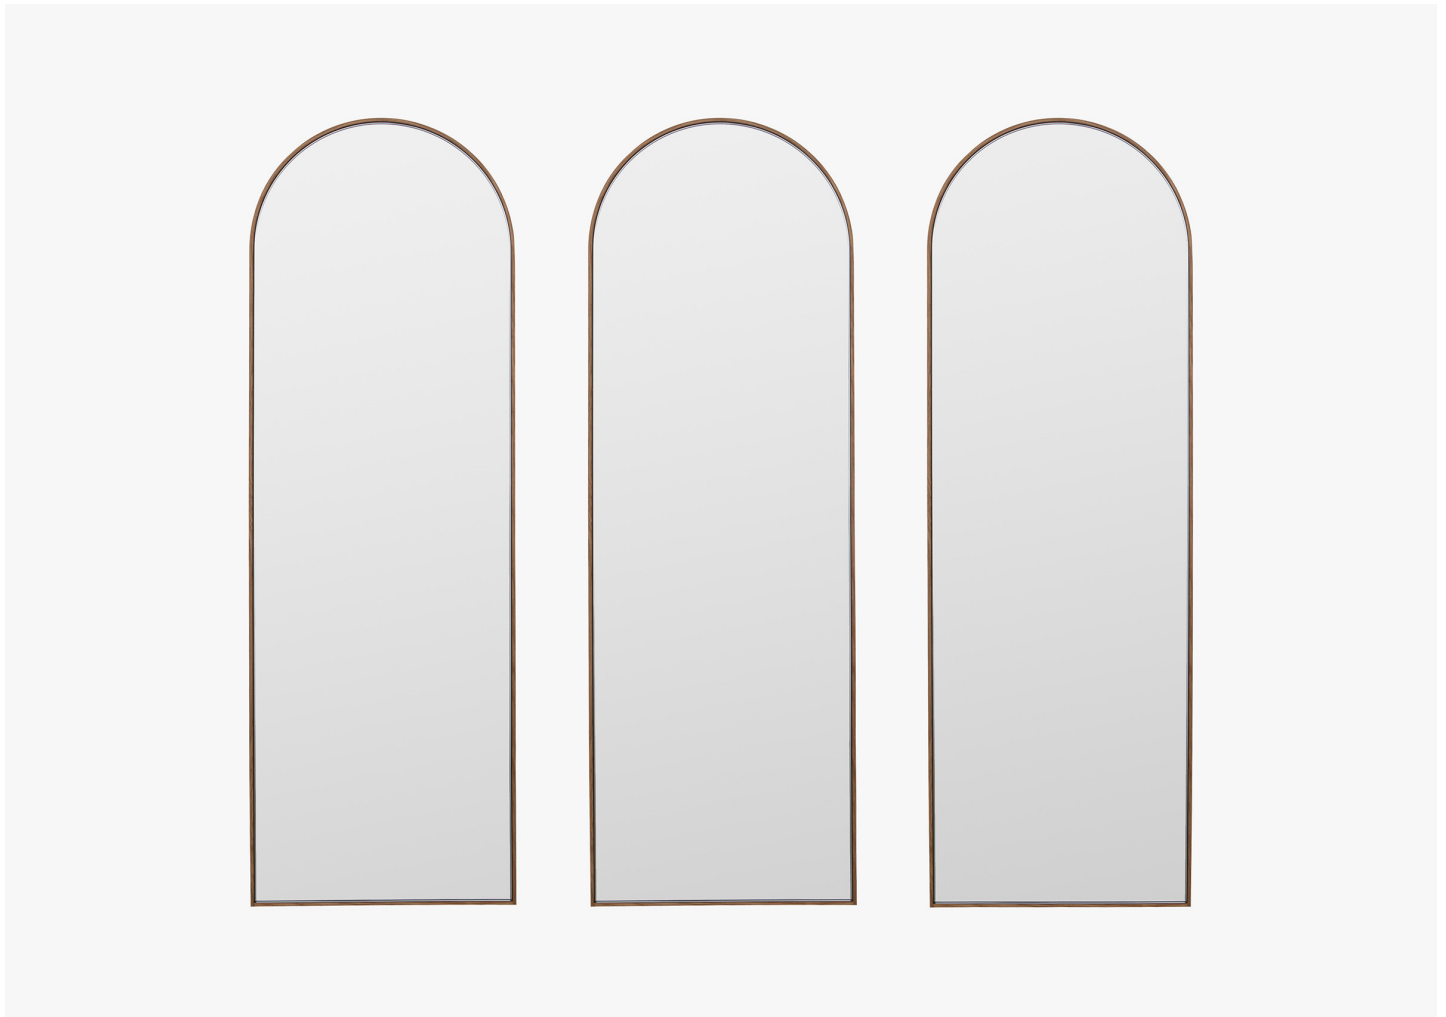

# ARCADE MIRRORS

BOWER STUDIOS

MANUFACTURER  
Bower Studios

ORIGIN  
United States

PRODUCTION  
Made to Order

WEIGHT  
15 lbs.

DISCLAIMER  
This mirror must be hung with the included mounting hardware, not leaned against the wall.

MATERIALS  
Mirror. Steam-bent Walnut or White Oak frame.

DIMENSIONS  
W 12" x D 1" x H 36" (individual mirror).