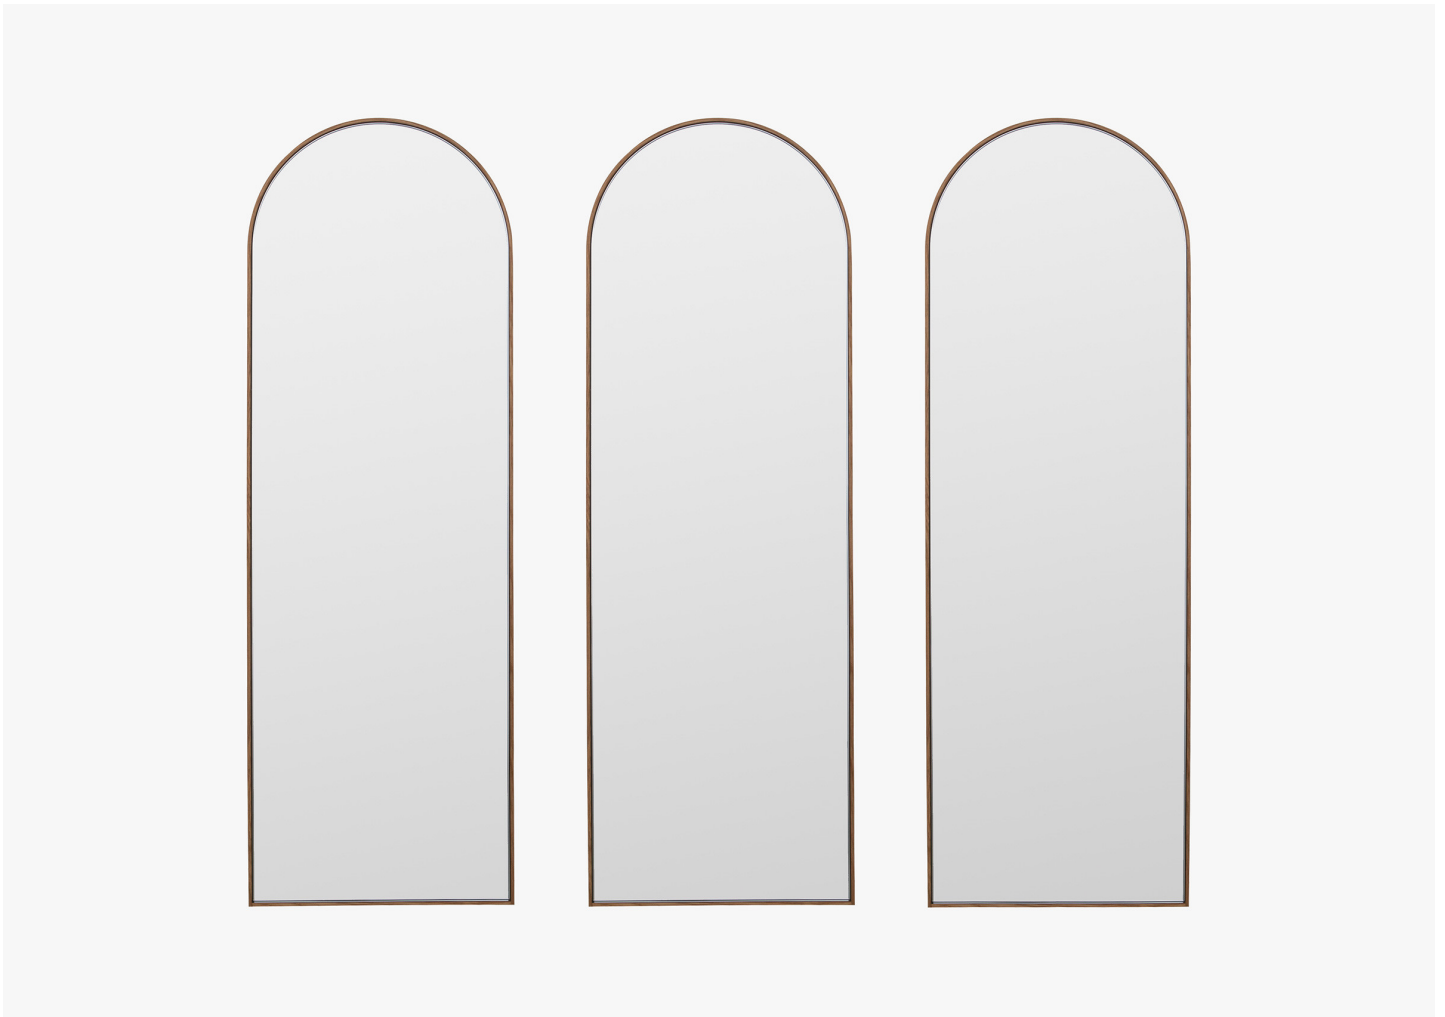

ARCADE MIRRORS

BOWER STUDIOS

MANUFACTURER
Bower Studios

ORIGIN
United States

PRODUCTION
Made to Order

WEIGHT
15lbs

MATERIALS
Mirror, steam bent walnut or white oak frame. Mounting hardware included.

DIMENSIONS
W 12" x D 1" x H 36" (individual mirror).

CUSTOMIZABLE
Size, frame finish and mirror tint are customizable.