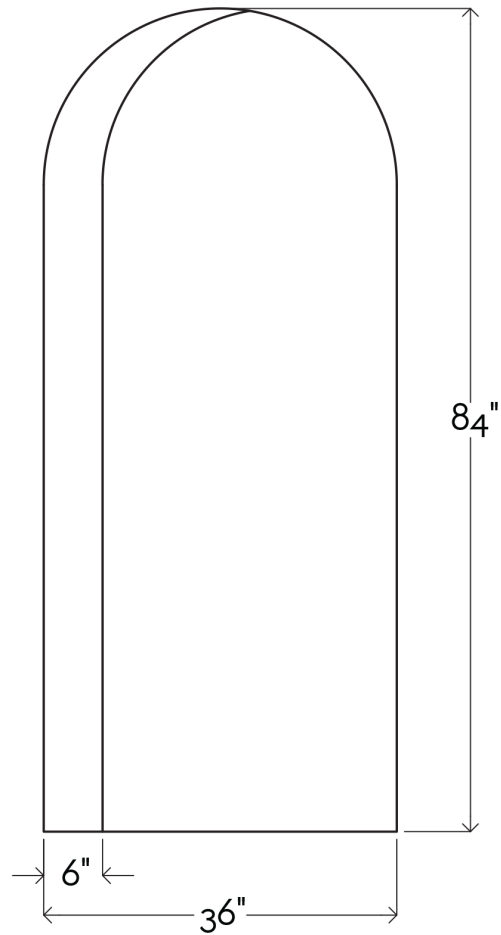

ARCHWAY MIRROR – BLACK/CLEAR + WALNUT

BOWER STUDIOS

ARCHWAY MIRROR – BLACK/CLEAR + WALNUT

BOWER STUDIOS

MANUFACTURER
Bower Studios

ORIGIN
United States

PRODUCTION
Made to Order

WEIGHT
120lbs

DISCLAIMER
This mirror must be hung with the included mounting hardware, not leaned against the wall. If your wall features a baseboard thicker than 0.5", let us know and we will provide additional mounting hardware.

MATERIALS/FINISHES
Black and clear mirror, steam bent walnut frame.

DIMENSIONS
W 36" x D 1.25" x H 84"