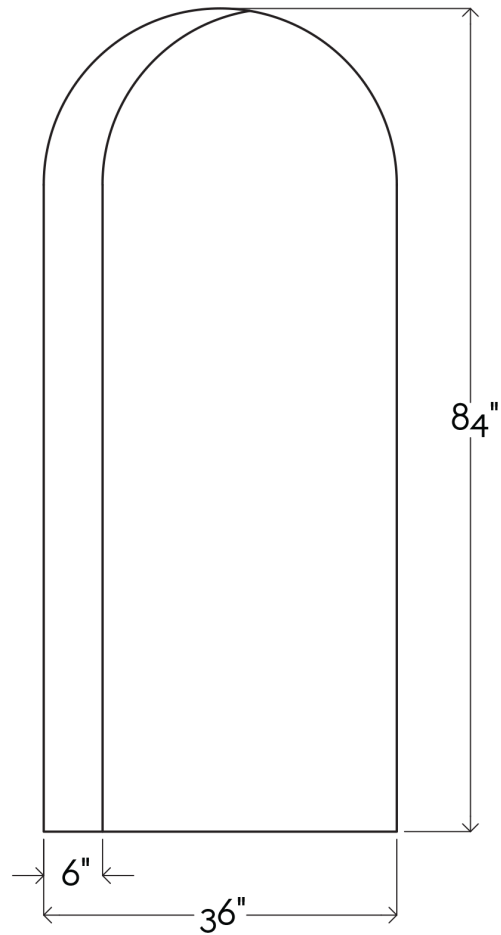

ARCHWAY MIRROR – BLACK/CLEAR, WALNUT

BOWER STUDIOS

ARCHWAY MIRROR – BLACK/CLEAR, WALNUT

BOWER STUDIOS

MANUFACTURER
Bower Studios

ORIGIN
United States

PRODUCTION
Made to Order

WEIGHT
120lbs

DISCLAIMER
This mirror must be hung with the included mounting hardware, not leaned against the wall. If your wall features a baseboard thicker than 0.5", let us know and we will provide additional mounting hardware.

MATERIALS/FINISHES
Black and clear mirror, steam bent walnut frame.

DIMENSIONS
W 36" x D 1.25" x H 84"