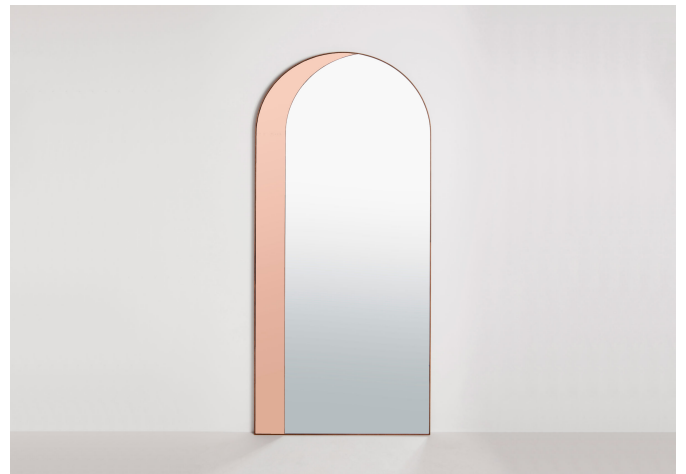

ARCHWAY MIRROR

BOWER STUDIOS

ARCHWAY MIRROR

BOWER STUDIOS

MANUFACTURER
Bower Studios

ORIGIN
United States

PRODUCTION
Made to Order

WEIGHT
120lbs

DISCLAIMER
This mirror must be hung with the included mounting hardware, not leaned against the wall. If your wall features a baseboard thicker than 0.5", let us know and we will provide additional mounting hardware.

MATERIALS/FINISHES
Black, peach, or bronze and clear mirror, steam bent walnut or white oak frame.

DIMENSIONS
W 36" x D 1.25" x H 84"