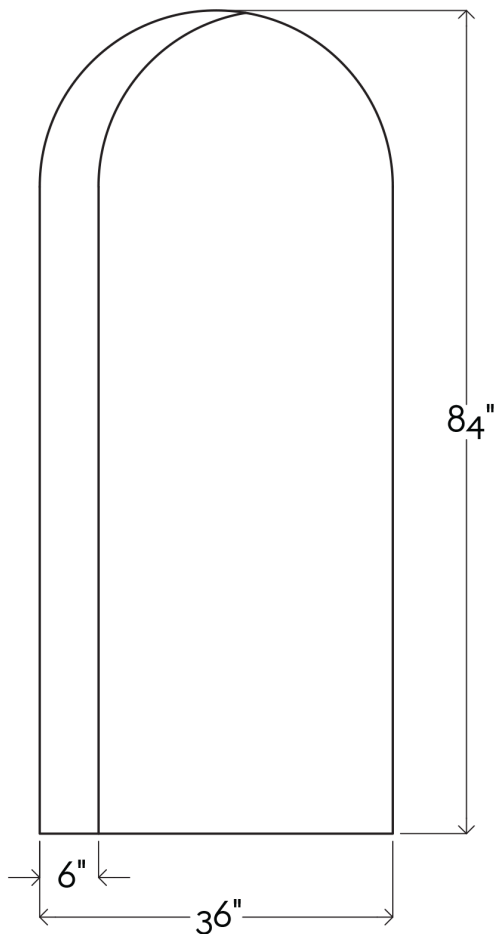

# ARCHWAY MIRROR

BOWER STUDIOS

MANUFACTURER  
Bower Studios

ORIGIN  
United States

PRODUCTION  
Made to Order

WEIGHT  
120lbs

DISCLAIMER  
This mirror must be hung with the included mounting hardware, not leaned against the wall. If your wall features a baseboard thicker than 0.5", let us know and we will provide additional mounting hardware.

MATERIALS/FINISHES  
Black, peach, or bronze and clear mirror, steam bent walnut or white oak frame.

DIMENSIONS  
W 36" x D 1.25" x H 84"