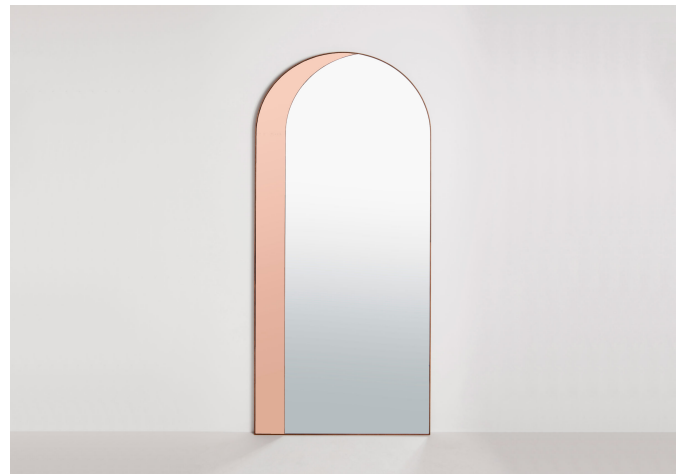

# ARCHWAY MIRROR

BOWER STUDIOS

# ARCHWAY MIRROR

BOWER STUDIOS

MANUFACTURER  
Bower Studios

ORIGIN  
United States

PRODUCTION  
Made to Order

WEIGHT  
120lbs

DISCLAIMER  
This mirror must be hung with the included mounting hardware, not leaned against the wall. If your wall features a baseboard thicker than 0.5", let us know and we will provide additional mounting hardware.

MATERIALS/FINISHES  
Black, peach, or bronze and clear mirror, steam bent walnut or white oak frame.

DIMENSIONS  
W 36" x D 1.25" x H 84"