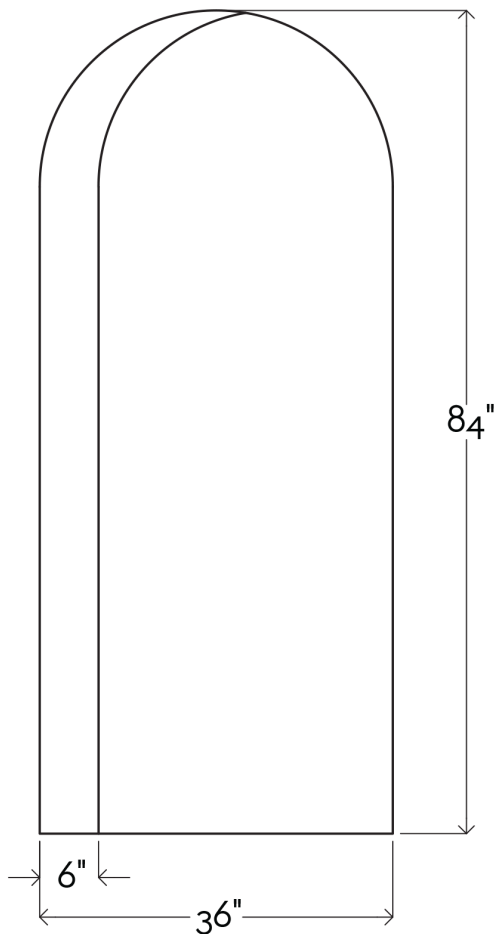

ARCHWAY MIRROR

BOWER STUDIOS

ARCHWAY MIRROR

BOWER STUDIOS

MANUFACTURER
Bower Studios

ORIGIN
United States

PRODUCTION
Made to Order

WEIGHT
120lbs

DISCLAIMER
This mirror must be hung with the included mounting hardware, not leaned against the wall. If your wall features a baseboard thicker than 0.5", let us know and we will provide additional mounting hardware.

MATERIALS/FINISHES
Black, peach, or bronze and clear mirror, steam bent walnut or white oak frame.

DIMENSIONS
W 36" x D 1.25" x H 84"