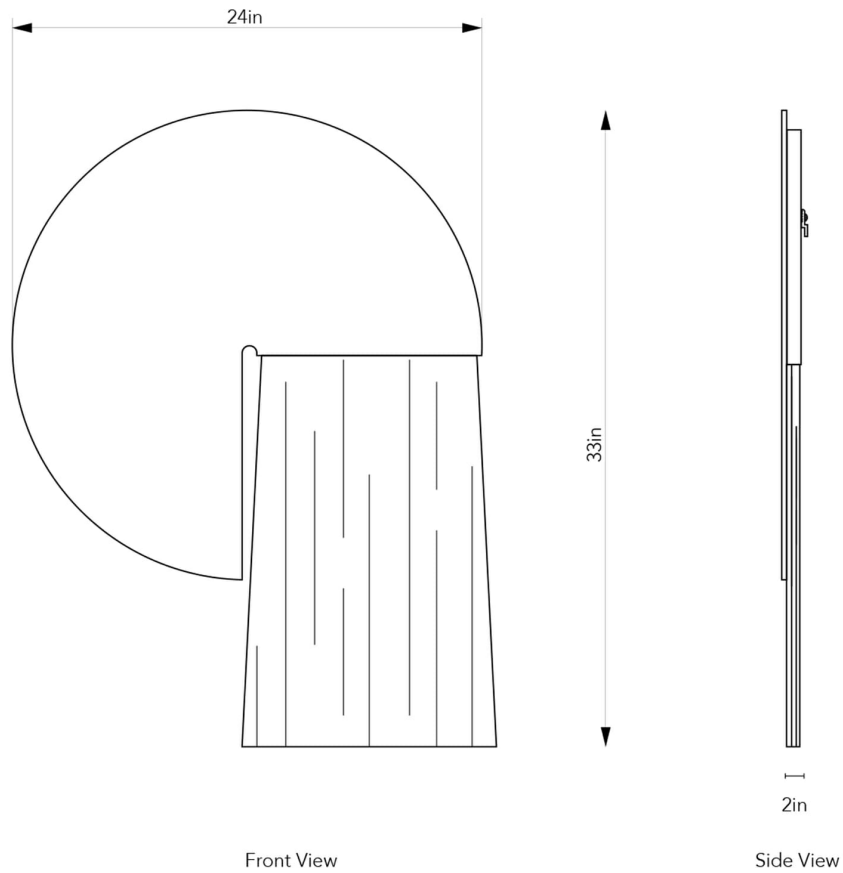

ARIES MIRROR

BEN & AJA BLANC

ARIES MIRROR

BEN & AJA BLANC

DESIGNER
Ben & Aja Blanc

ORIGIN
United States

PRODUCTION
Made to Order

DATE
2019

WEIGHT
15lbs

MATERIALS
Glass and clear, grey, bronze or peach mirror. Black or blonde Mongolian horsehair.

DIMENSIONS
W 24" x H 33" x D 2"

CUSTOMIZABLE
Size is customizable.