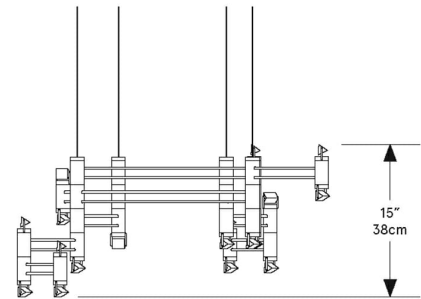

# ARIES XI.I

BEC BRITTAIN

FRONT

SIDE

PLAN

#### DIMENSIONS

W 68" x D 31" x H 15"

#### CANOPY

Remote: 5" x 0.25" round in matching metal finish. Local: 6.5" x 1.5" round in matching metal finish on request