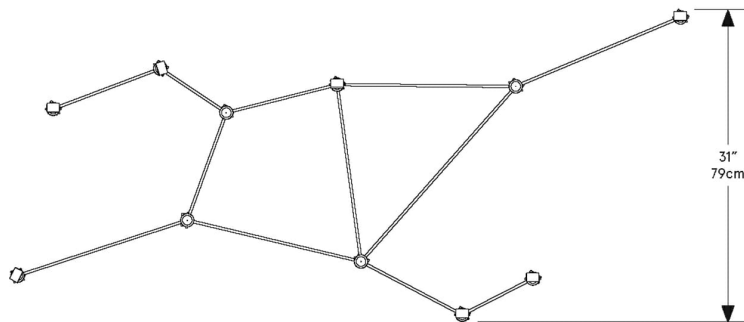

# ARIES XI.I

BEC BRITTAIN

FRONT

SIDE

PLAN

#### DIMENSIONS

W 68" x D 31" x H 15"