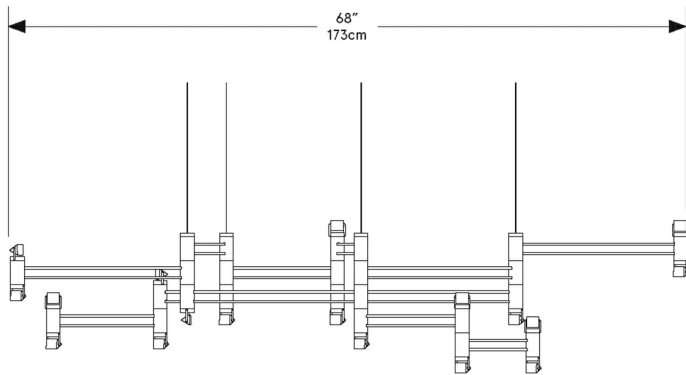

# ARIES XI.I

BEC BRITTAIN

FRONT

SIDE

PLAN

#### DIMENSIONS

W 68" x D 31" x H 15"

#### CANOPY

Remote: 5" x 0.25" round in matching metal finish. Local: 6.5" x 1.5" round in matching metal finish on request