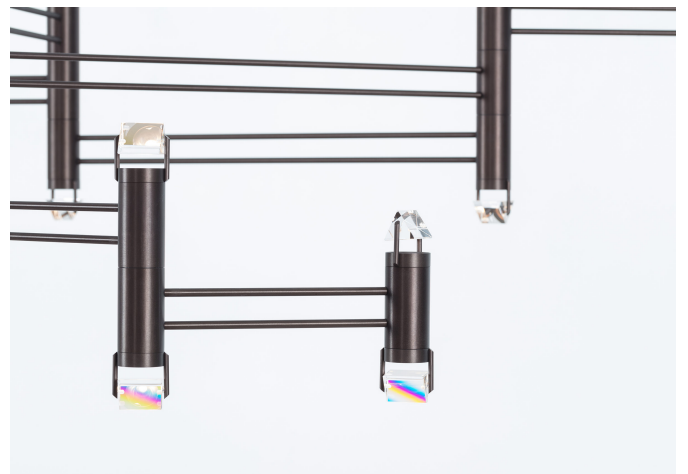

# ARIES XI.I

BEC BRITTAIN

FRONT

SIDE

PLAN

#### SUSPENSION

Aircraft cable to ceiling-mounted adjustable fasteners. One power / suspension cable to electrical connection. Variable suspension height.

#### CANOPY

Remote: 5" x 0.25" round in matching metal finish. Local: 6.5" x 1.5" round in matching metal finish on request