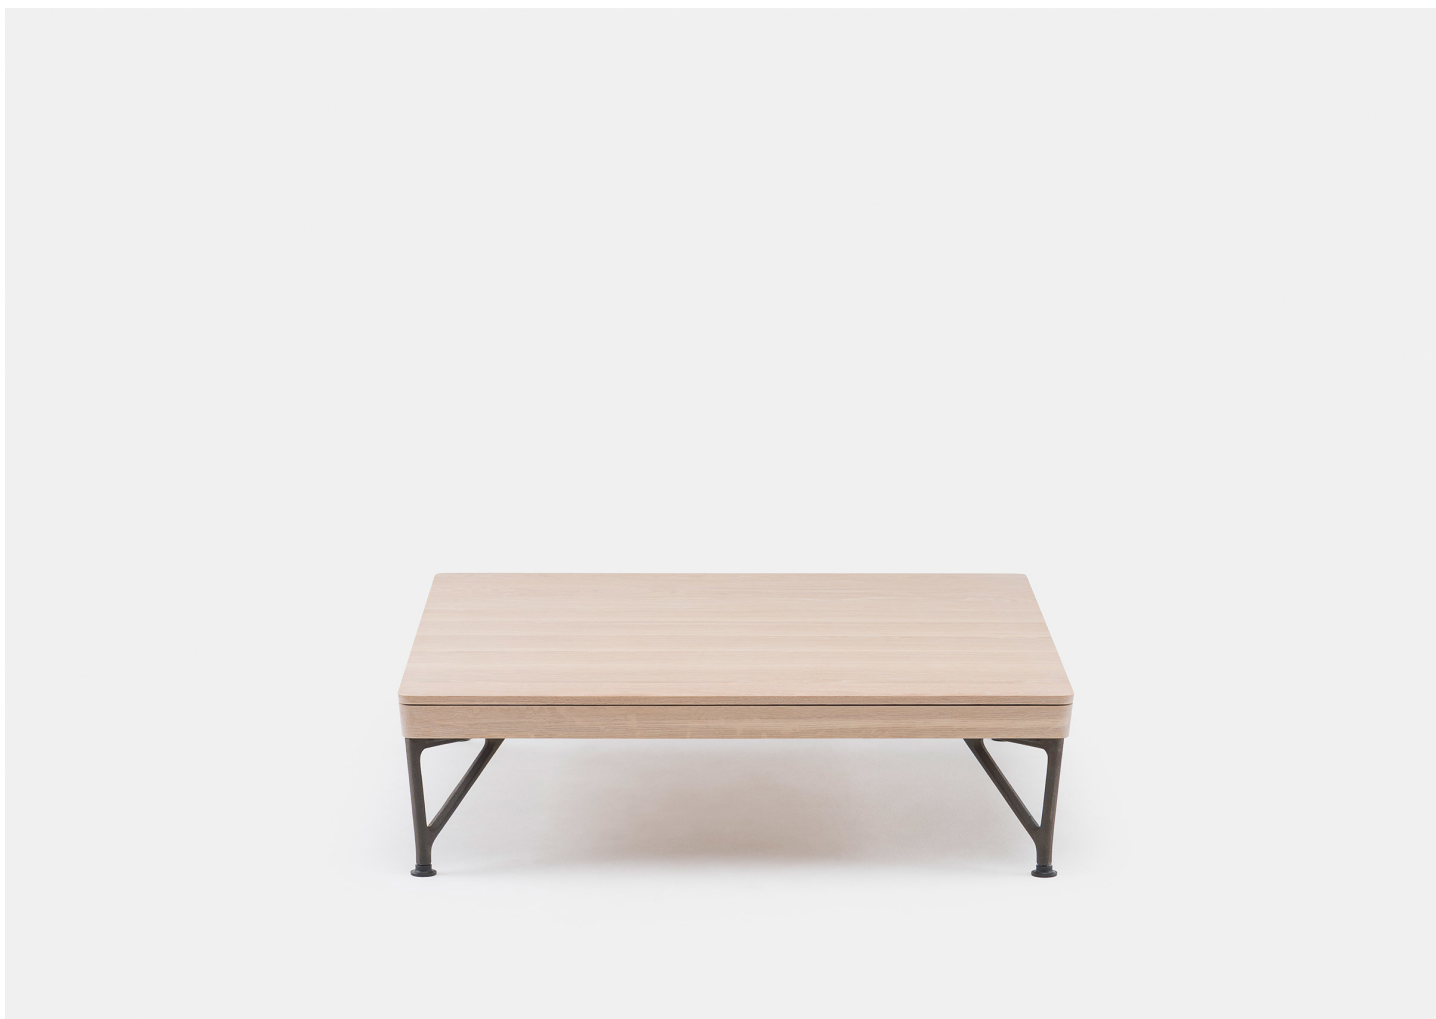

ARMSTRONG COFFEE TABLE

MATTHEW HILTON FOR DE LA ESPADA

DESIGNER
Matthew Hilton

MANUFACTURER
De La Espada

ORIGIN
Portugal

PRODUCTION
Made to Order

MATERIALS
Available in Ash, Oak, or Walnut in a range of finish options. Cast iron detailing.

DIMENSIONS
W 35.4" x D 35.4" x H 9.4"