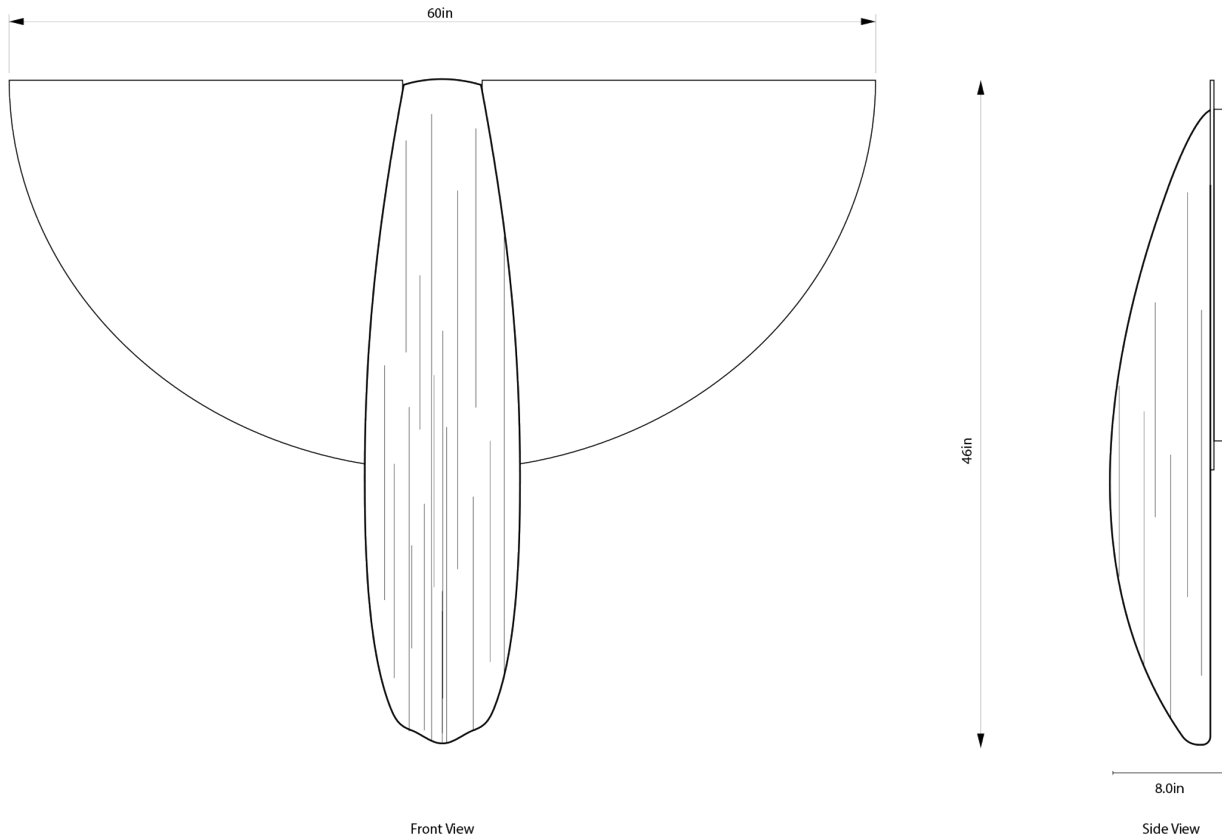

ARTEMIS MIRROR

BEN & AJA BLANC

ARTEMIS MIRROR

BEN & AJA BLANC

DESIGNER
Ben & Aja Blanc

ORIGIN
United States

PRODUCTION
Made to Order

DATE
2020

WEIGHT
42 lbs

MATERIALS
Mirrored glass, silk, mohair, wool and brass.

DIMENSIONS
W 60" x D 8" x H 46"