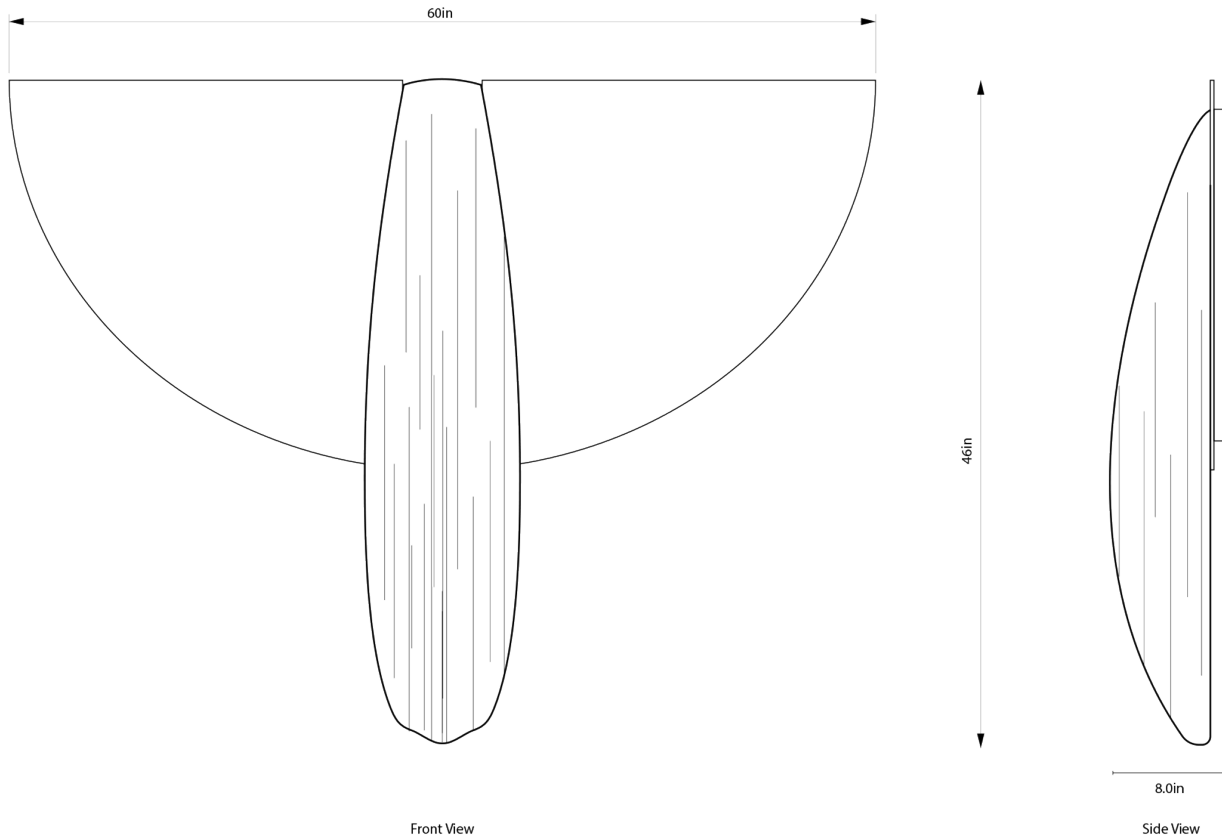

# ARTEMIS MIRROR

BEN & AJA BLANC

DESIGNER  
Ben & Aja Blanc

ORIGIN  
United States

PRODUCTION  
Made to Order

DATE  
2020

WEIGHT  
42 lbs.

MATERIALS  
Mirrored Glass, Silk, Mohair, Wool, and Brass.

DIMENSIONS  
L 60" x W 8" x H 46"