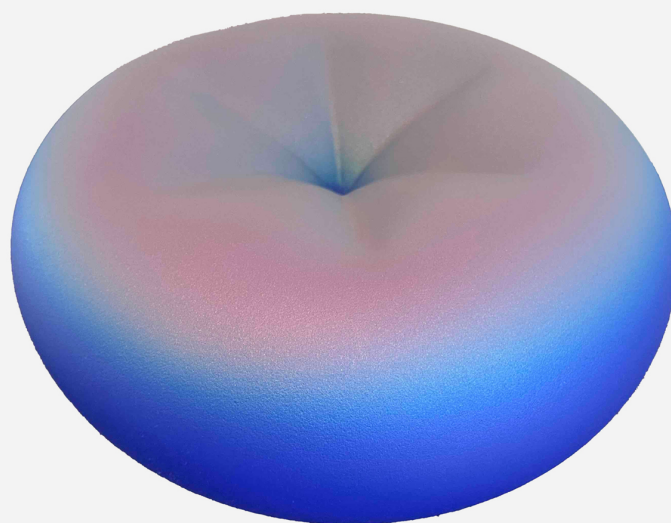

ASTERISK 2317

KATHERINE GRAY

DESIGNER
Katherine Gray

ORIGIN
United States

PRODUCTION
One of a Kind

DATE
2023

MATERIALS
Iridescent finish on clear sand blasted and etched hand blown glass.

DIMENSIONS
Dia. 10.5" x H 4.5"