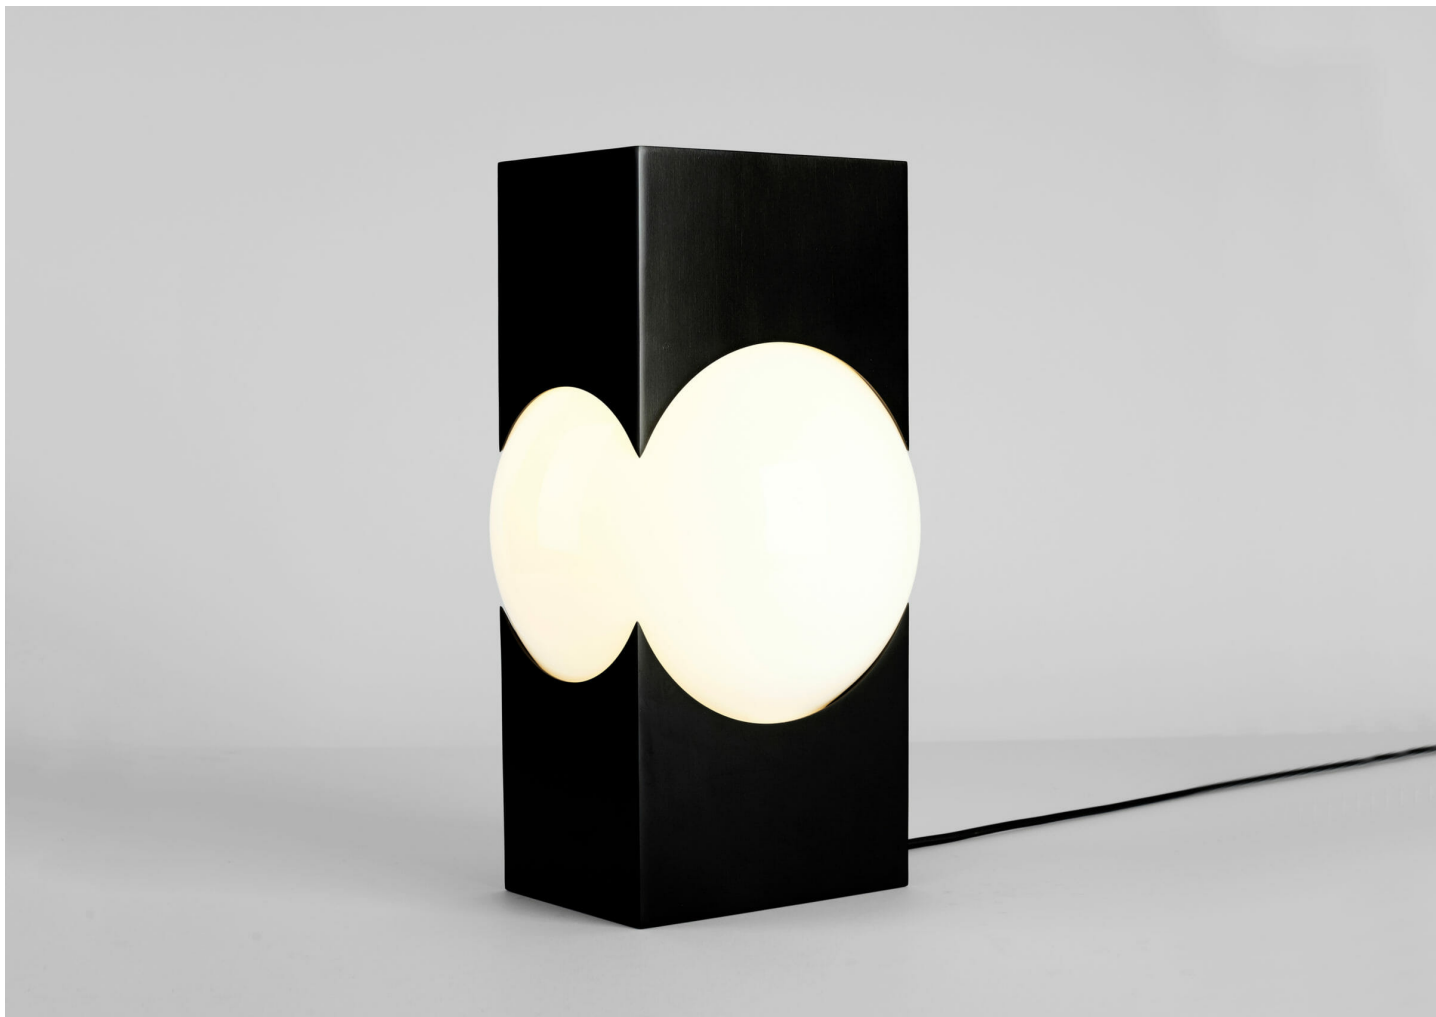

# ATLAS 02 TABLE LAMP

KARL ZAHN FOR ROLL & HILL

# ATLAS 02 TABLE LAMP

KARL ZAHN FOR ROLL & HILL

DESIGNER  
Karl Zahn

MANUFACTURER  
Roll & Hill

ORIGIN  
United States

PRODUCTION  
Made to Order

DATE  
2016

WEIGHT  
5.5 lbs.

#### DIMENSIONS

Fixture: L 8" x W 8" x H 13"

Cord: L 84"