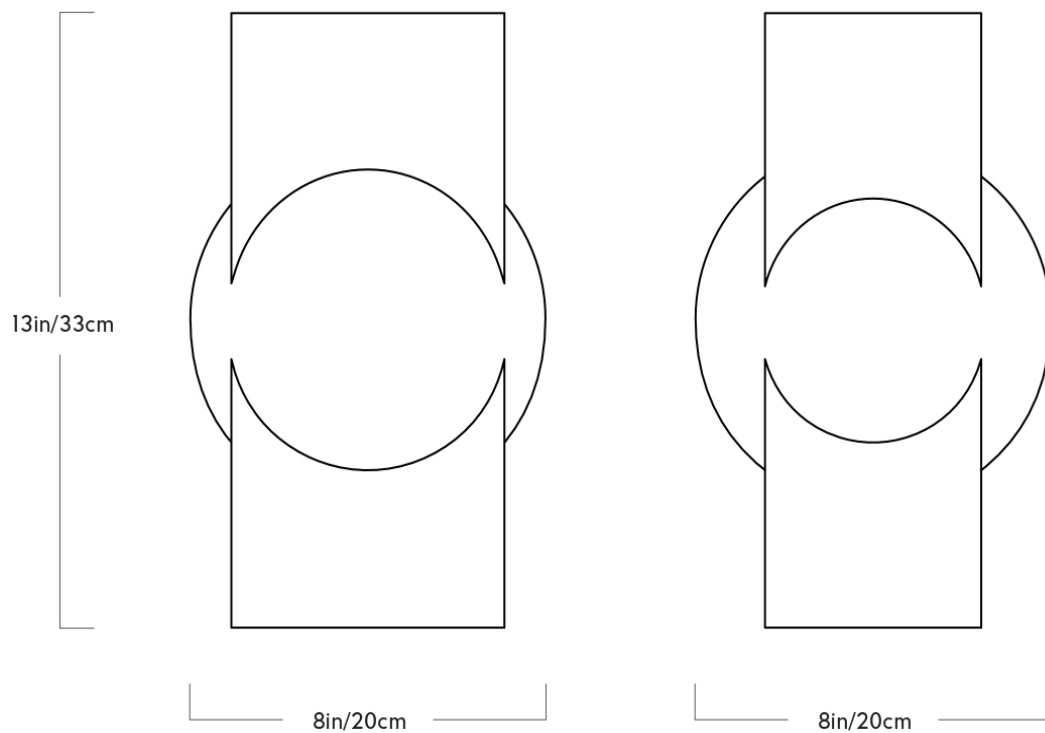

# ATLAS 02 TABLE LAMP

KARL ZAHN FOR ROLL & HILL

DESIGNER  
Karl Zahn

MANUFACTURER  
Roll & Hill

ORIGIN  
United States

PRODUCTION  
Made to Order

DATE  
2016

WEIGHT  
5.5 lbs.

#### DIMENSIONS

Fixture: L 8" x W 8" x H 13"

Cord: L 84"