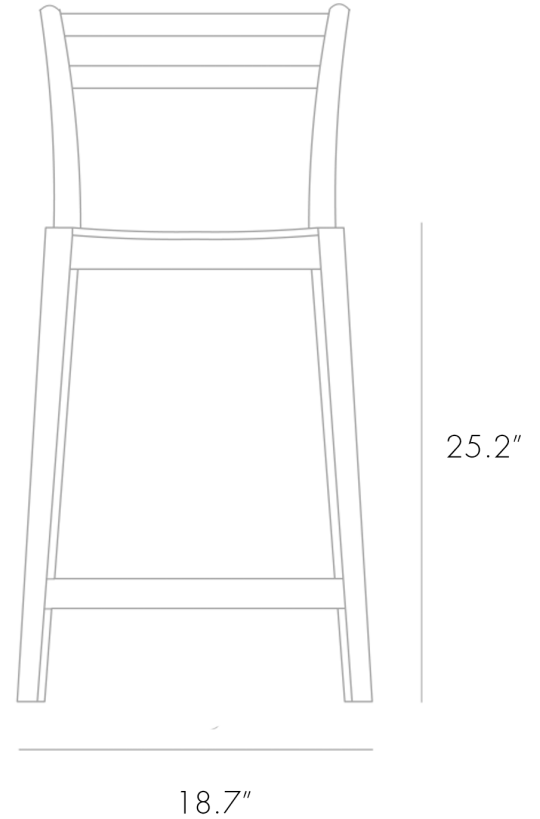

# AVERY BAR STOOL

PINCH

# AVERY BAR STOOL

PINCH

DESIGNER  
Pinch

ORIGIN  
United Kingdom

PRODUCTION  
Made to Order

DATE  
2015

MATERIALS  
European Oak with white oil or Black American Walnut with clear oil finish.

DIMENSIONS  
W 18.7" x D 18.3" x H 36.6"  
Seat height: 25.2"