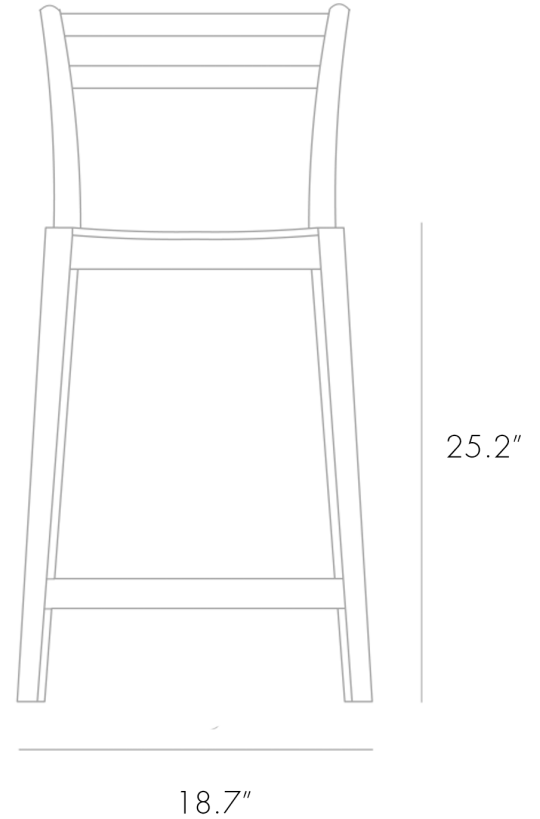

AVERY BAR STOOL

PINCH

DESIGNER
Pinch

ORIGIN
United Kingdom

PRODUCTION
Made to Order

DATE
2015

MATERIALS
European Oak With White Oil or
Black American Walnut with clear oil finish.

DIMENSIONS
W 18.7" x D 18.3" x H 36.6"
Seat height: 25.2"