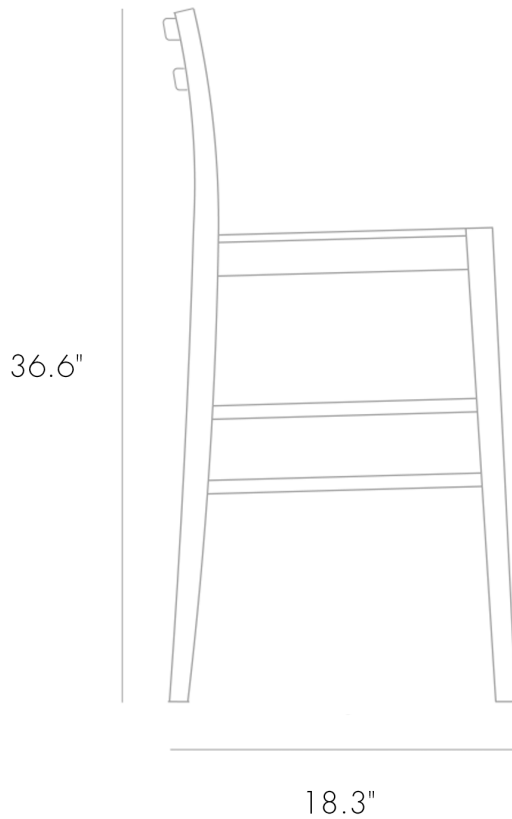

AVERY BAR STOOL

PINCH

DESIGNER
Pinch

ORIGIN
United Kingdom

PRODUCTION
Made to Order

DATE
2015

MATERIALS
European Oak With White Oil or
Black American Walnut with clear oil finish.

DIMENSIONS
W 18.7" x D 18.3" x H 36.6"
Seat height: 25.2"