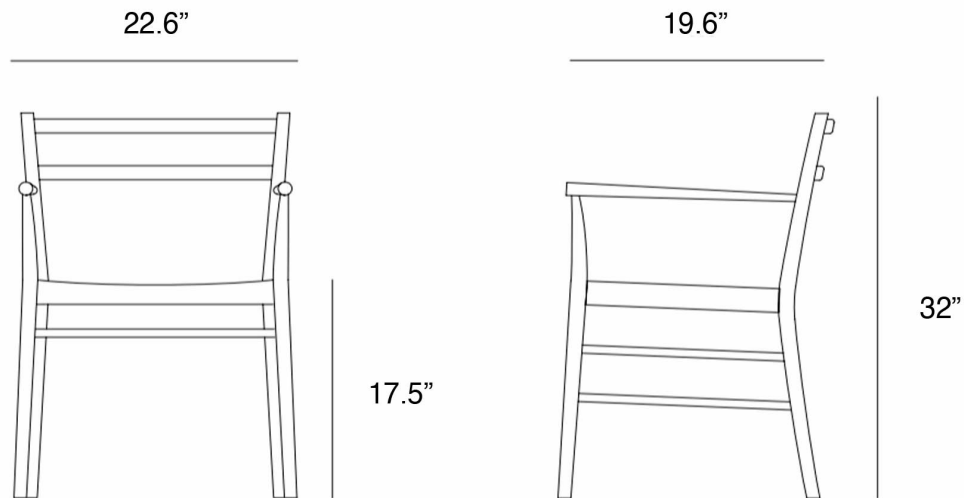

AVERY DINING CHAIR

PINCH

DESIGNER

Pinch

ORIGIN

United Kingdom

PRODUCTION

Made to Order

DATE

2014

MATERIALS

European Oak with white oil finish or Black American walnut with clear oil finish.

DIMENSIONS

L 18.1" x W 19.5" x H 32.2"

Seat Height: 18.3"